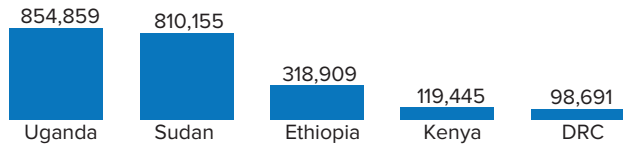

228,160

Reported number of spontaneous refugee returnees*

*This number represents the total returns corroborated from November 2017 to date

8,440 recorded in November 2019

2,202,059 South Sudanese refugees in host countries as of 31 Oct 2019

Spontaneous refugee returns by Country of Asylum

● Overall ● Current Month

** CAR: Central African Republic; DRC: Democratic Republic of Congo

2019 spontaneous refugee return trend (1 Jan - 30 Nov): 92,174 ***