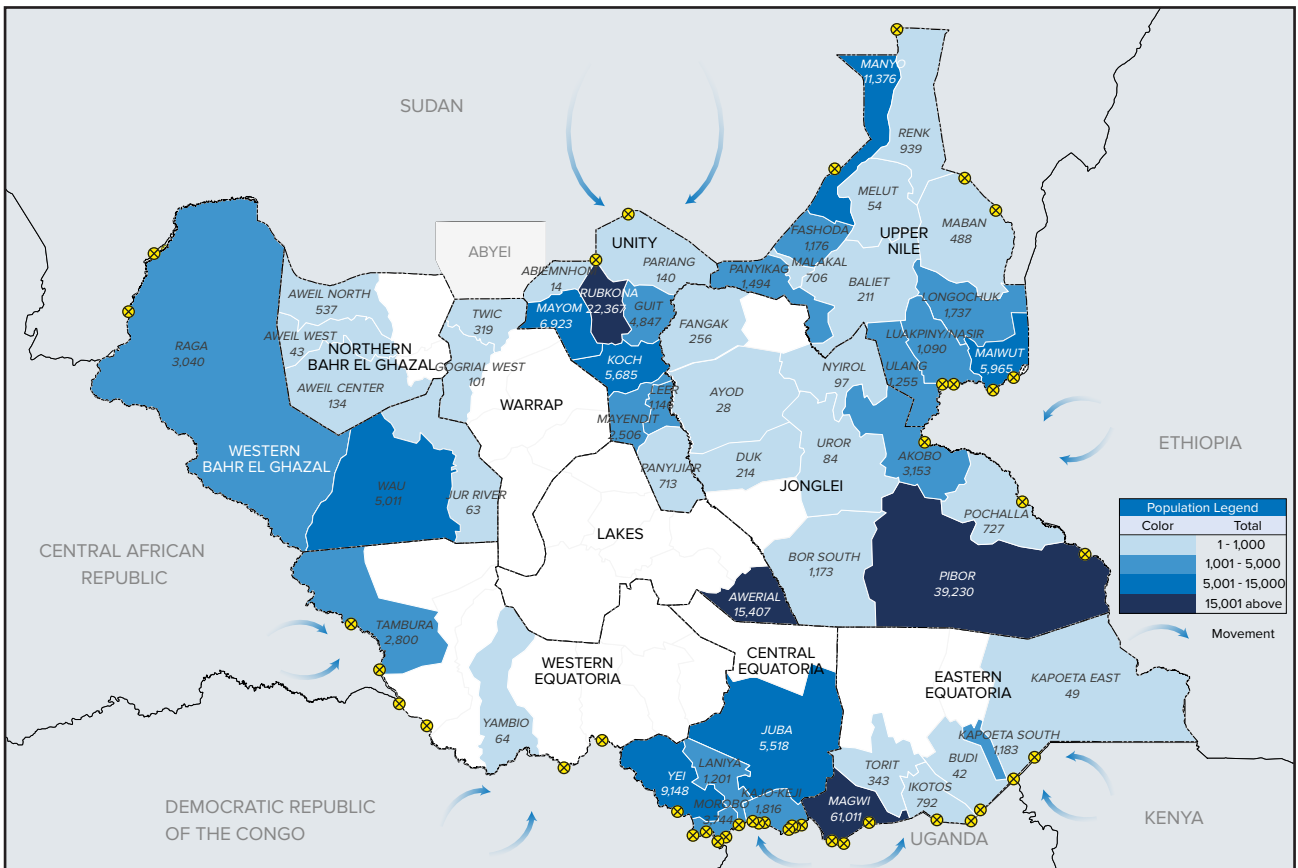

228,160

Reported number of spontaneous refugee returnees*

*This number represents the total returns corroborated from November 2017 to date

8,440 recorded in November 2019

2,202,059 South Sudanese refugees in host countries as of 31 Oct 2019

Spontaneous refugee returns by Country of Asylum

● Overall ● Current Month

** CAR: Central African Republic; DRC: Democratic Republic of Congo

2019 spontaneous refugee return trend (1 Jan - 30 Nov): 92,174 ***

***Historical data might change retroactively due to late reporting and time required to triangulate information

Spontaneous refugee returns by State of arrival

Spontaneous refugee returnees by county

*In coordination with the office of the Relief and Rehabilitation Commission (RRC), UNHCR and its partners triangulate received reports at community level with local government authorities, religious groups, traditional leaders, civil society and community members as well as refugee returnees themselves.

The boundaries and names shown and the designations used on this map do not imply official endorsement or acceptance by the United Nations.

Final status of the Abyei area is not yet determined. Source: Geographic data: UNHCR, UNCS, UNDP, Returnee statistics: UNHCR and partners