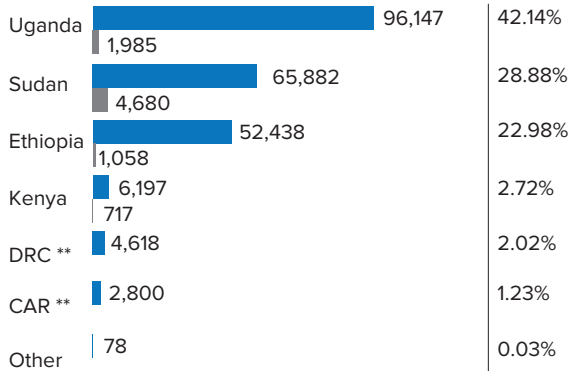

228,160

Reported number of spontaneous refugee returnees*

*This number represents the total returns corroborated from November 2017 to date

8,440 recorded in November 2019

2,202,059 South Sudanese refugees in host countries as of 31 Oct 2019

Spontaneous refugee returns by Country of Asylum

● Overall ● Current Month

** CAR: Central African Republic; DRC: Democratic Republic of Congo

2019 spontaneous refugee return trend (1 Jan - 30 Nov): 92,174 ***