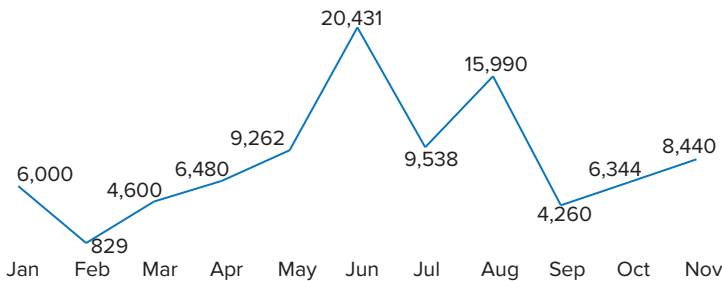

228,160

Reported number of spontaneous refugee returnees*

*This number represents the total returns corroborated from November 2017 to date

8,440 recorded in November 2019

2,202,059 South Sudanese refugees in host countries as of 31 Oct 2019

Spontaneous refugee returns by Country of Asylum

● Overall ● Current Month

** CAR: Central African Republic; DRC: Democratic Republic of Congo

2019 spontaneous refugee return trend (1 Jan - 30 Nov): 92,174 ***