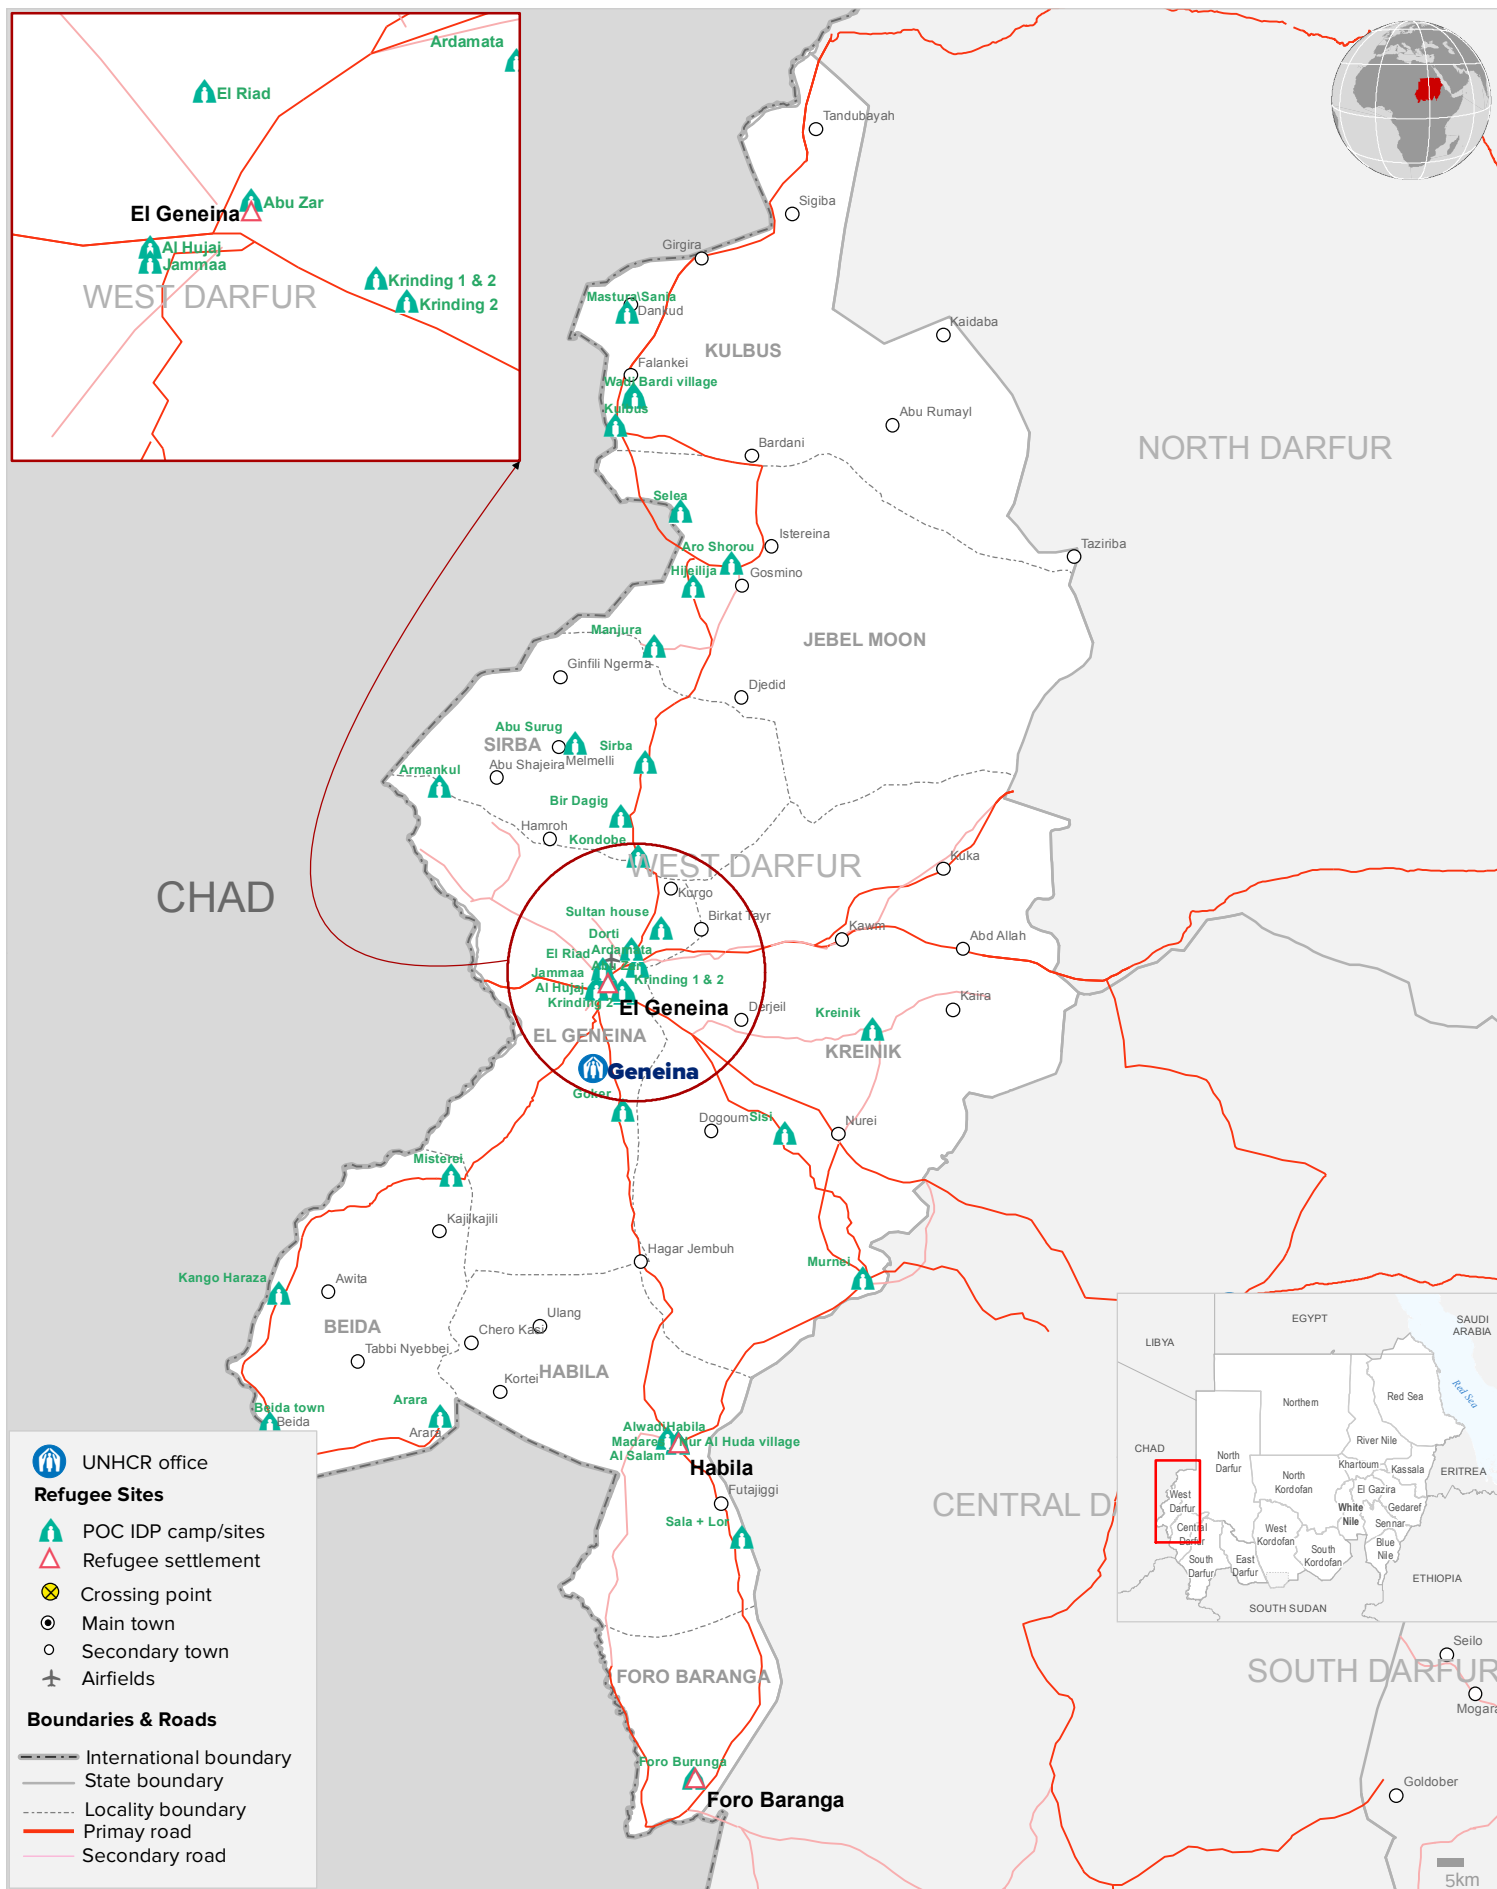

# SUDAN: West Darfur State

## UNHCR presence and refugee & IDP locations

As of 18 Sep 2019

**UNHCR**  
The UN Refugee Agency

The boundaries and names shown and the designations used on this map do not imply official endorsement or acceptance by the United Nations. Final boundary between the Republic of Sudan and the Republic of South Sudan has not yet been determined. \*\* Final status of the Abyei area is not yet determined.