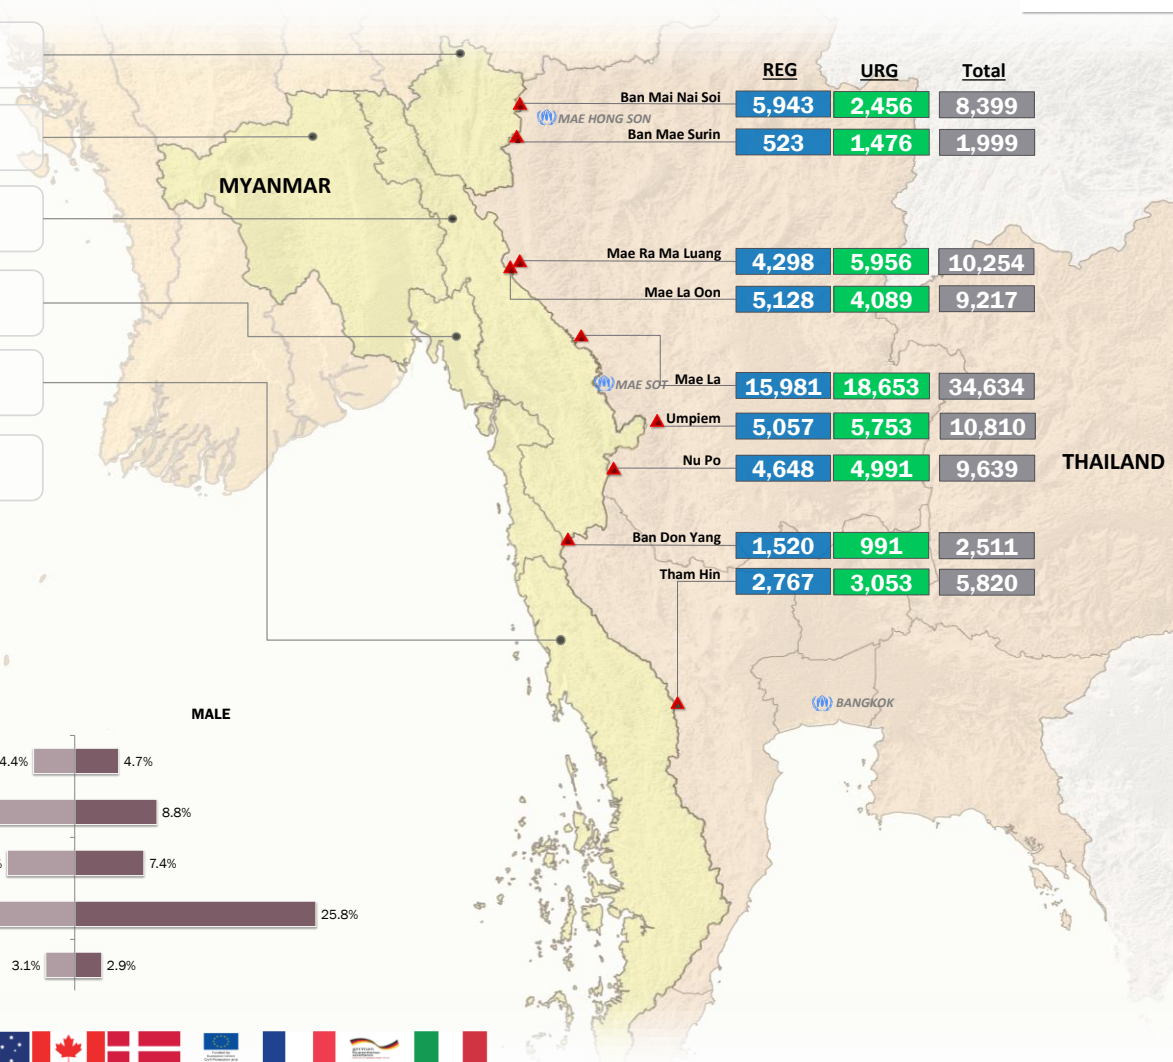

## Main States/Regions of Origin

Based on registered refugee population

## Total Verified Refugee Population\*

**93,283**

\* Verification Exercise conducted from Jan-Apr 2015 and subsequent data changes to-date

Registered population **45,865**

Unregistered population **47,418**

## Religion

## Ethnicity