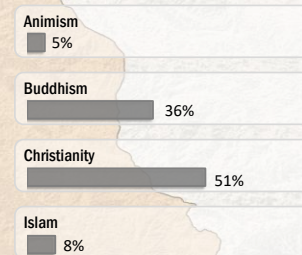

## Main States/Regions of Origin

Based on registered refugee population

## Total Verified Refugee Population\*

**93,283**

\* Verification Exercise conducted from Jan-Apr 2015 and subsequent data changes to-date

Registered population **45,865**

Unregistered population **47,418**

## Religion