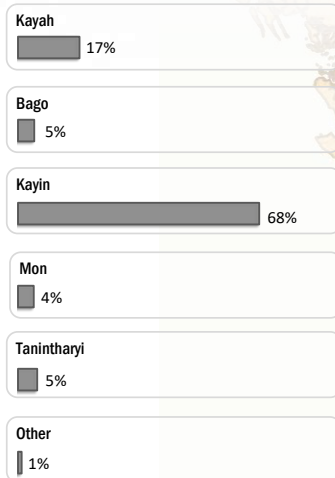

## Main States/Regions of Origin

Based on registered refugee population

## Total Verified Refugee Population\*

**93,283**

\* Verification Exercise conducted from Jan-Apr 2015 and subsequent data changes to-date

Registered population **45,865**

Unregistered population **47,418**