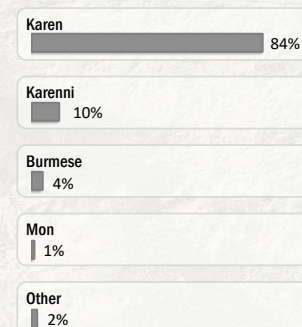

Main States/Regions of Origin

Based on registered refugee population

Total Verified Refugee Population*

93,283

* Verification Exercise conducted from Jan-Apr 2015 and subsequent data changes to-date

Registered population **45,865**

Unregistered population **47,418**

Religion

Ethnicity

Age and Gender

Legend

- ▲ Temporary Shelter
- UNHCR Office

Source: UNHCR proGres database

For more information, contact: linumaesot@unhcr.org
www.commonservice.info