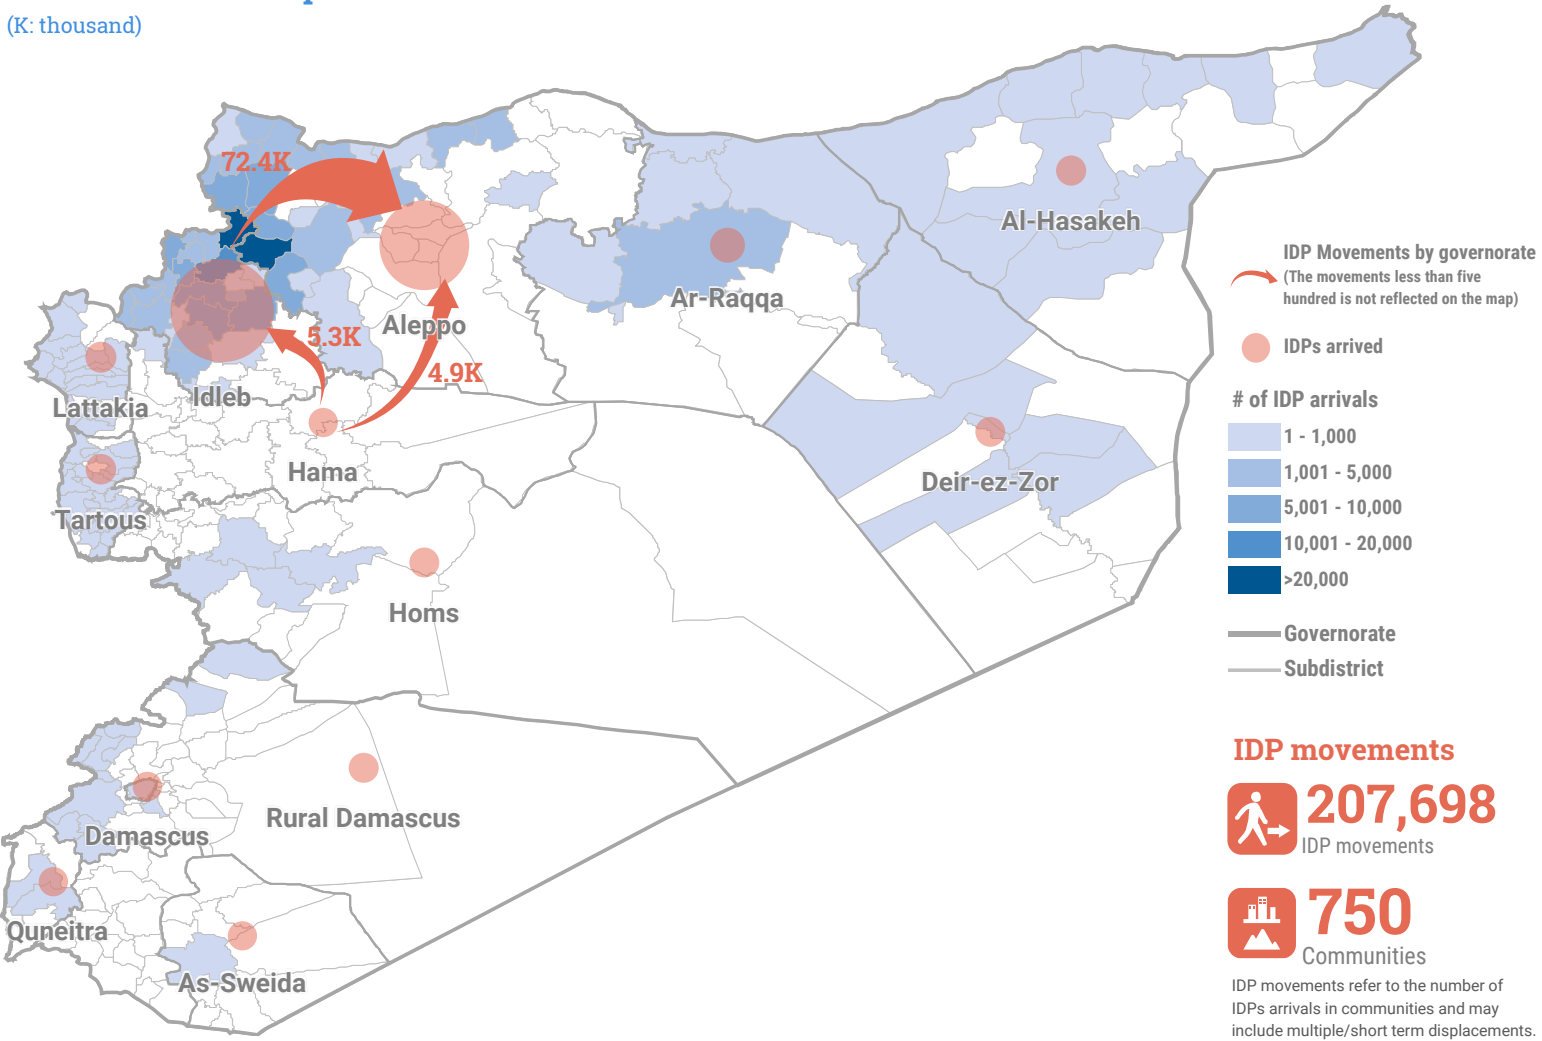

IDP Movements Map

(K: thousand)

August 2019 Updates

During the month of August 2019, the humanitarian community tracked 207,669 IDPs displacement across Syria. The largest IDPs movement of 114,472 IDPs were in Idleb Governorate. The great majority of this was internal displacement within Idleb Governorate with about 109,016 IDPs, while about 5,277 IDPs were displaced from north Hama Governorate to north Idleb countryside. The second largest population movement was in Aleppo Governorate with 84,359 IDPs including 72,439 arriving from Idleb Governorate, 4,986 from north Hama Governorate and 6,835 with Aleppo Governorate. This displacement was due to high levels of conflict between the Government of Syria (GoS) and its allies and non-state armed groups (NSAGs) in south Idleb Governorate, north Hama Governorate, and west Aleppo Governorate. The third largest movement was tracked within Ar-Raqqa Governorate with a total 4,252 IDPs.

Governorate Summary

(K: thousand)