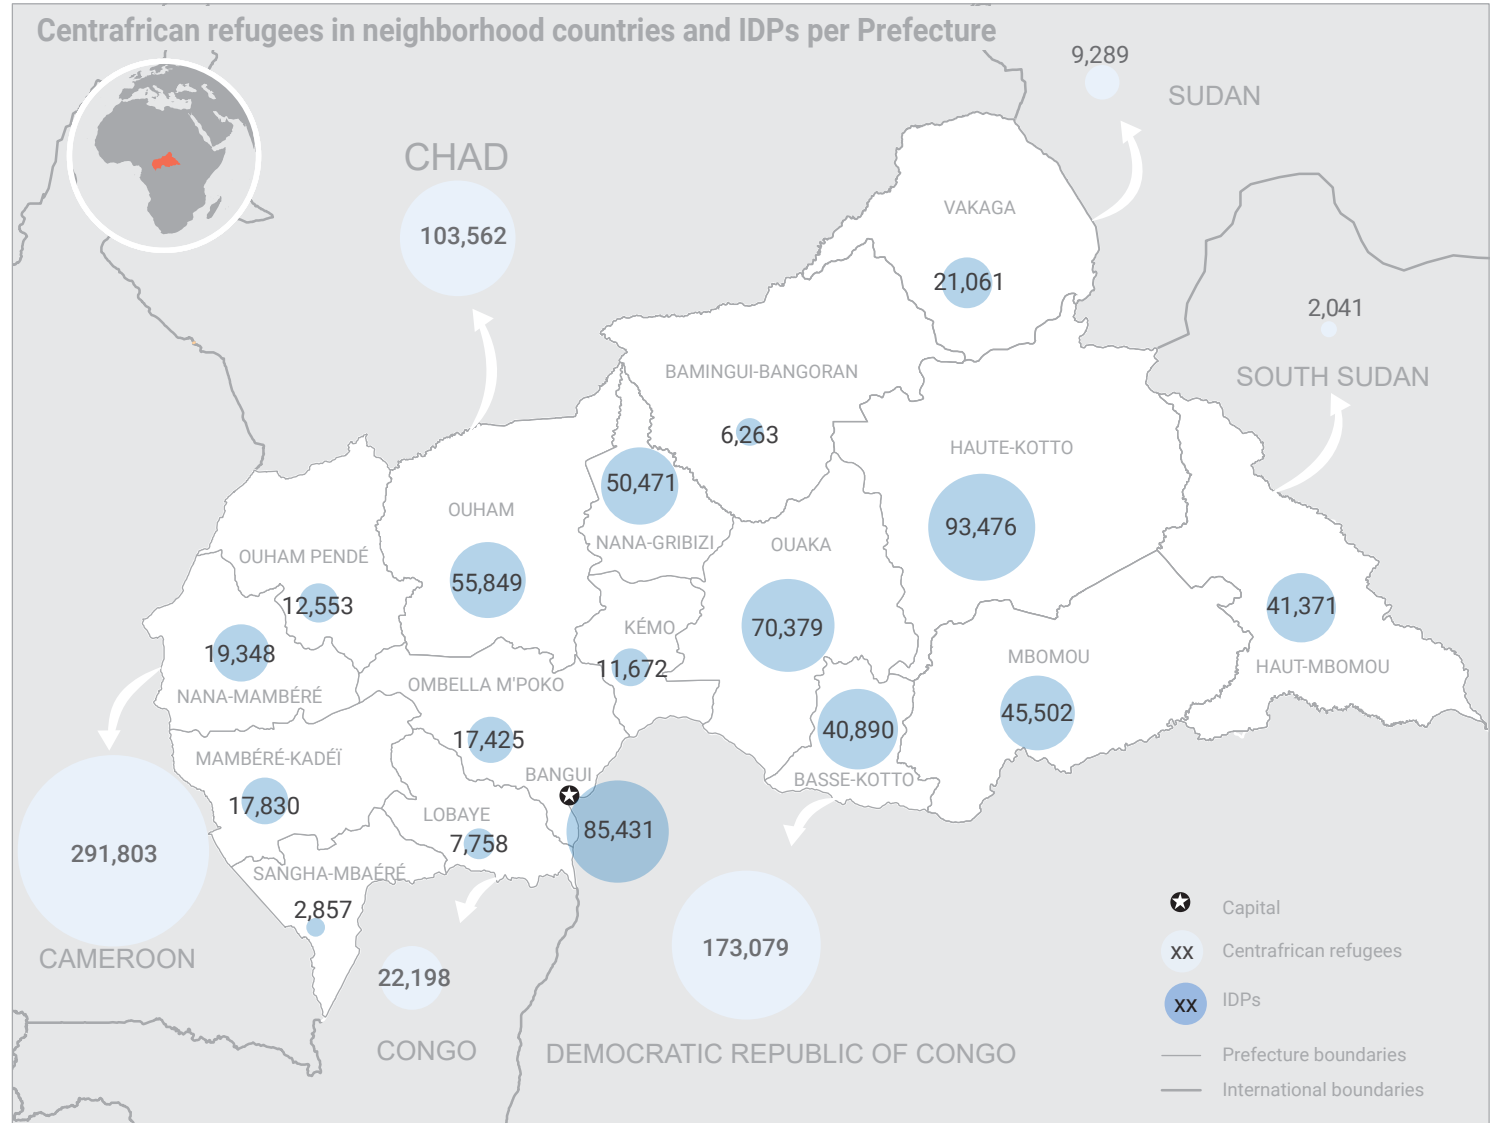

KEY FIGURES

* 30 September 2019

** 30 September 2019 *** GTSD Jan to July 2019, CMP Sept 2019

The boundaries and names shown and the designations used on this map do not imply official endorsement or acceptance by the United Nations.

Creation date: 25 October 2019

Sources: CMP, HCR, OCHA, Partners

Feedback: ochacar_im@un.org www.unocha.org/car www.reliefweb.int car.humanitarianresponse.org