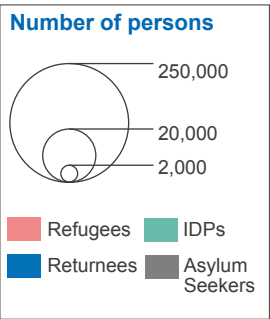

UNHCR Niger | Population of Concern

September 2019

- UNHCR Field Office
- UNHCR Country Office
- UNHCR Sub-Office
- Refugee Camp
- Refugee Location
- IDP Location
- Other of concern
- 25km boundary
- Refugee hosting area
- ETM evacuation
- Admin1 Capital
- National Capital

- ** 438,667**
Persons of Concern in Niger
- 119,541**
Nigerian Refugees in Diffa
- 109,404**
IDPs in Diffa
- 29,954**
Nigerien returnees from Nigeria
- 39,703**
Nigerian Refugees in Maradi
- 76,634***
IDPs in Tillabéri & Tahoua
- * including **1,013**
IDPs on the Burkina Faso Frontier
- 56,499**
Malian Refugees
- 4,339**
Asylum Seekers
- 2,190**
Persons of concern from Burkina Faso in Tillabéri
- 403**
Other Refugees