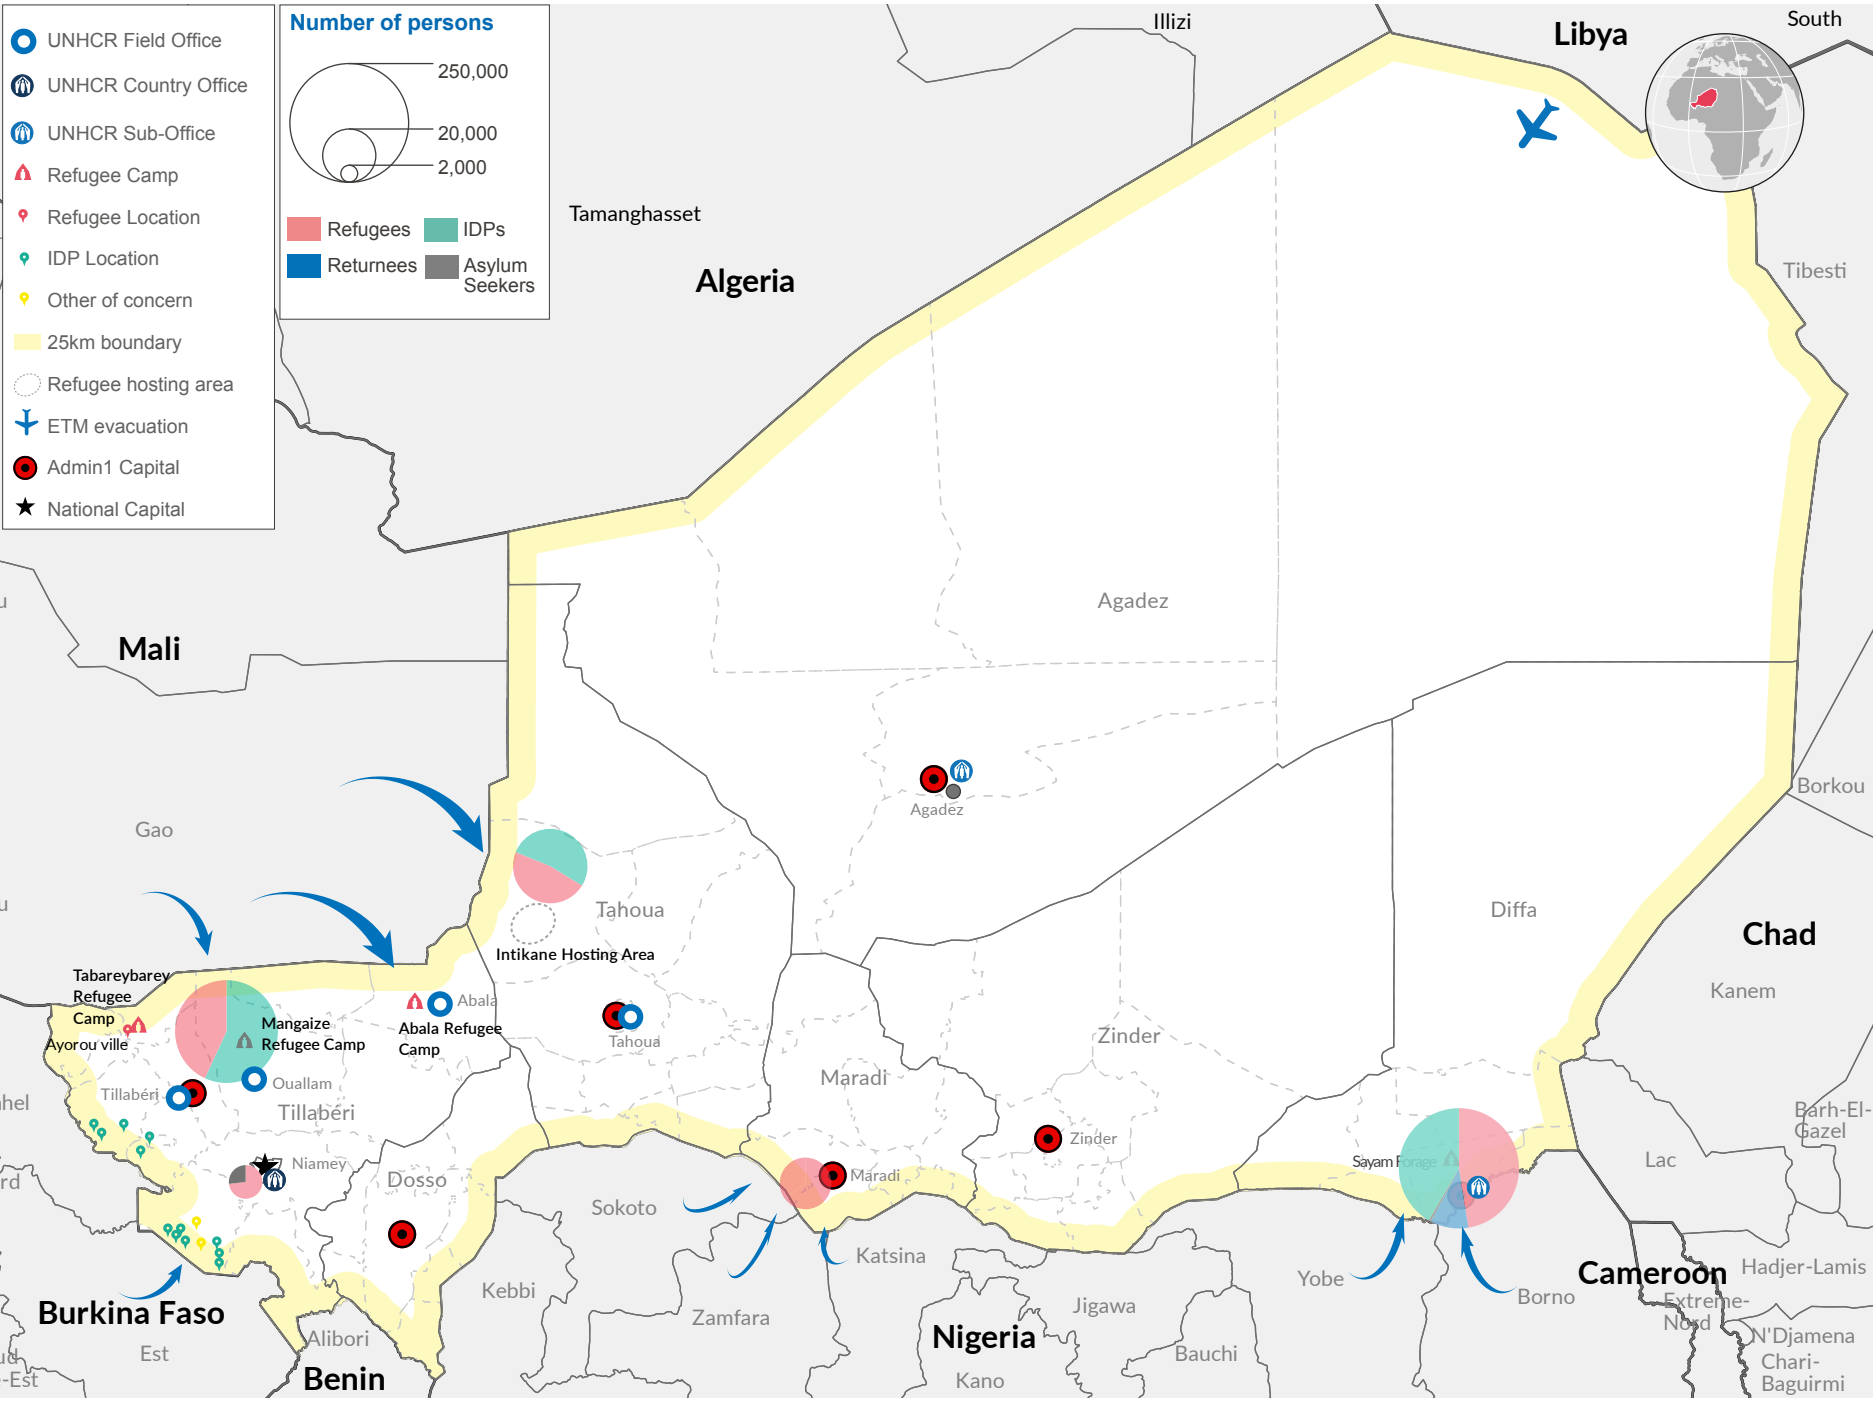

UNHCR Niger | Population of Concern

September 2019

- UNHCR Field Office
- UNHCR Country Office
- UNHCR Sub-Office
- Refugee Camp
- Refugee Location
- IDP Location
- Other of concern
- 25km boundary
- Refugee hosting area
- ETM evacuation
- Admin1 Capital
- National Capital

- ** 438,667**
Persons of Concern in Niger
- 119,541**
Nigerian Refugees in Diffa
- 109,404**
IDPs in Diffa
- 29,954**
Nigerien returnees from Nigeria
- 39,703**
Nigerian Refugees in Maradi
- 76,634***
IDPs in Tillabéri & Tahoua
- * including **1,013**
IDPs on the Burkina Faso Frontier
- 56,499**
Malian Refugees
- 4,339**
Asylum Seekers
- 2,190**
Persons of concern from Burkina Faso in Tillabéri
- 403**
Other Refugees

Feedback: mawhinne@unhcr.org Disclaimer: The boundaries, names, and designations shown on this map do not imply official endorsement or acceptance by the United Nations

Source: UNHCR Niger proGres, GoN, Monitoring de protection | ** Diffa - DREC-MR (07/09/19) | Malian/ Other Refugees proGres (31/08/19) | Agadez/ Other Asylum Seekers (31/08/19) | IDPs Tillabéri/ Tahoua - Monitoring de protection (31/07/19) | ETM (31/08/19)