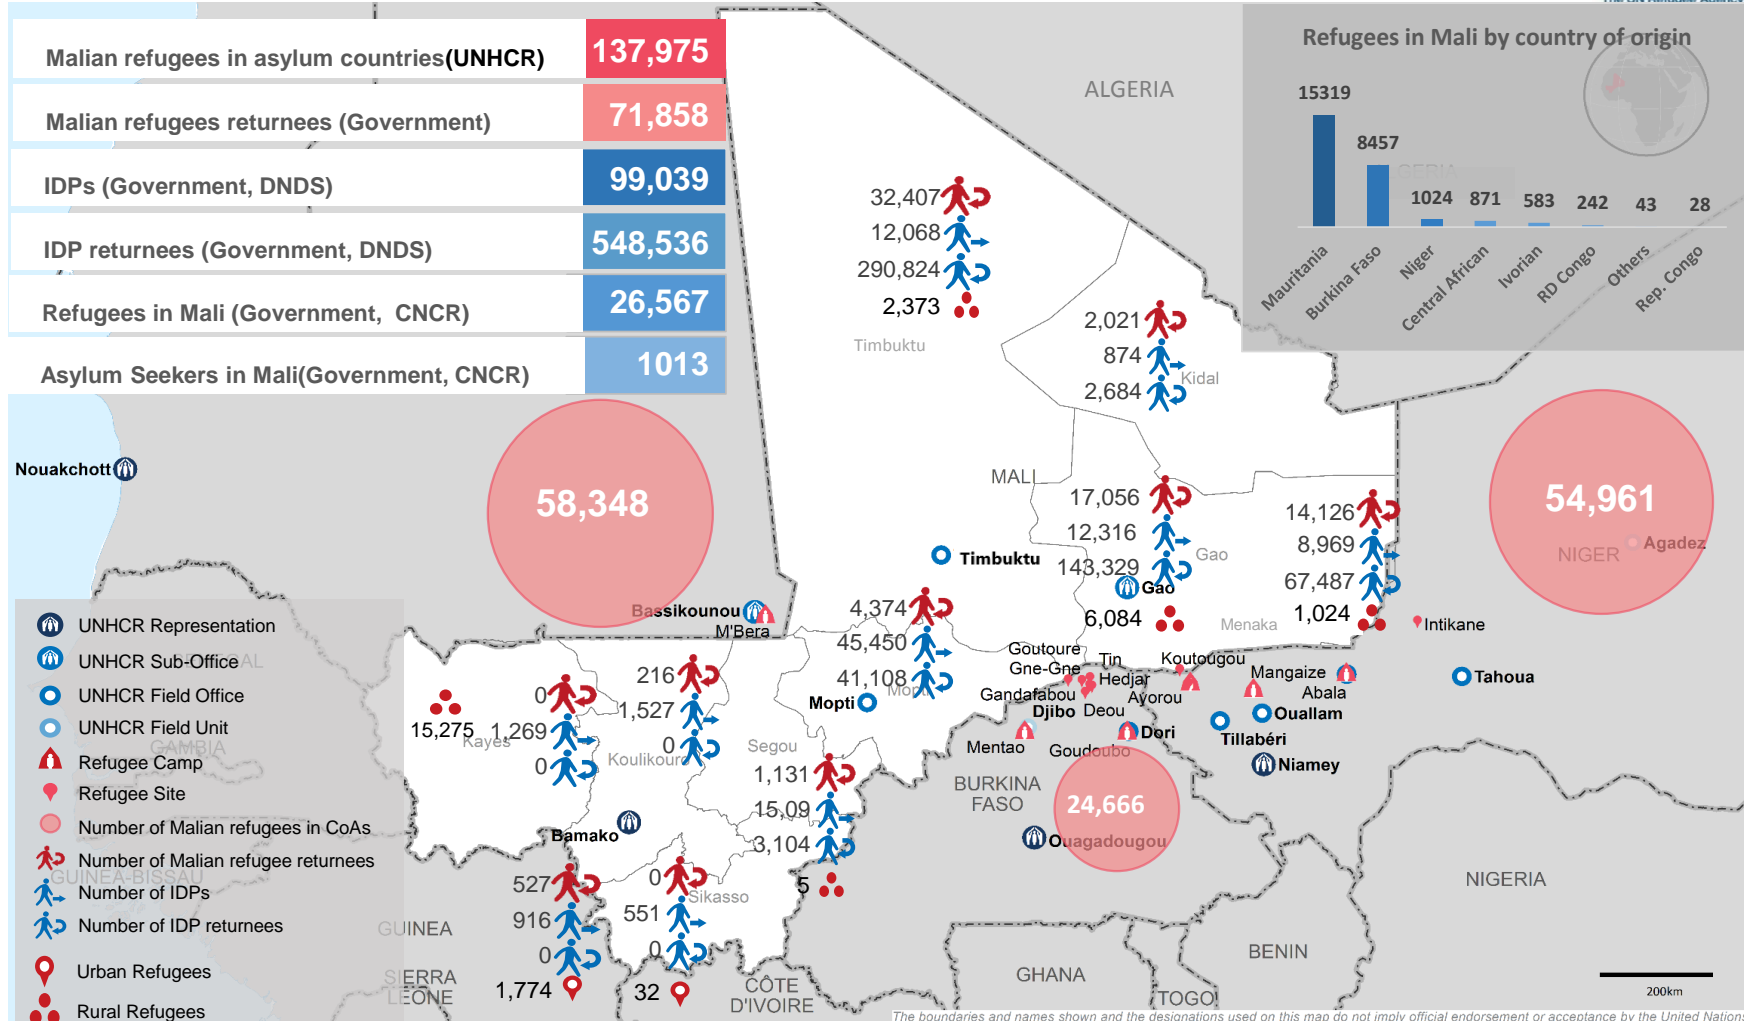

MALI SITUATION

Refugees, Internally Displaced Persons and Returnees

as of 31 March 2019

Sources: Government of Mali : Malian Refugee Returnees and IDPS, DNDS, Refugees in Mali - CNCR, Malianrefugees -UNHCR.
 For more information: rudacogo@unhcr.org | sanogos@unhcr.org

Boundary for Menaka Region is unavailable.