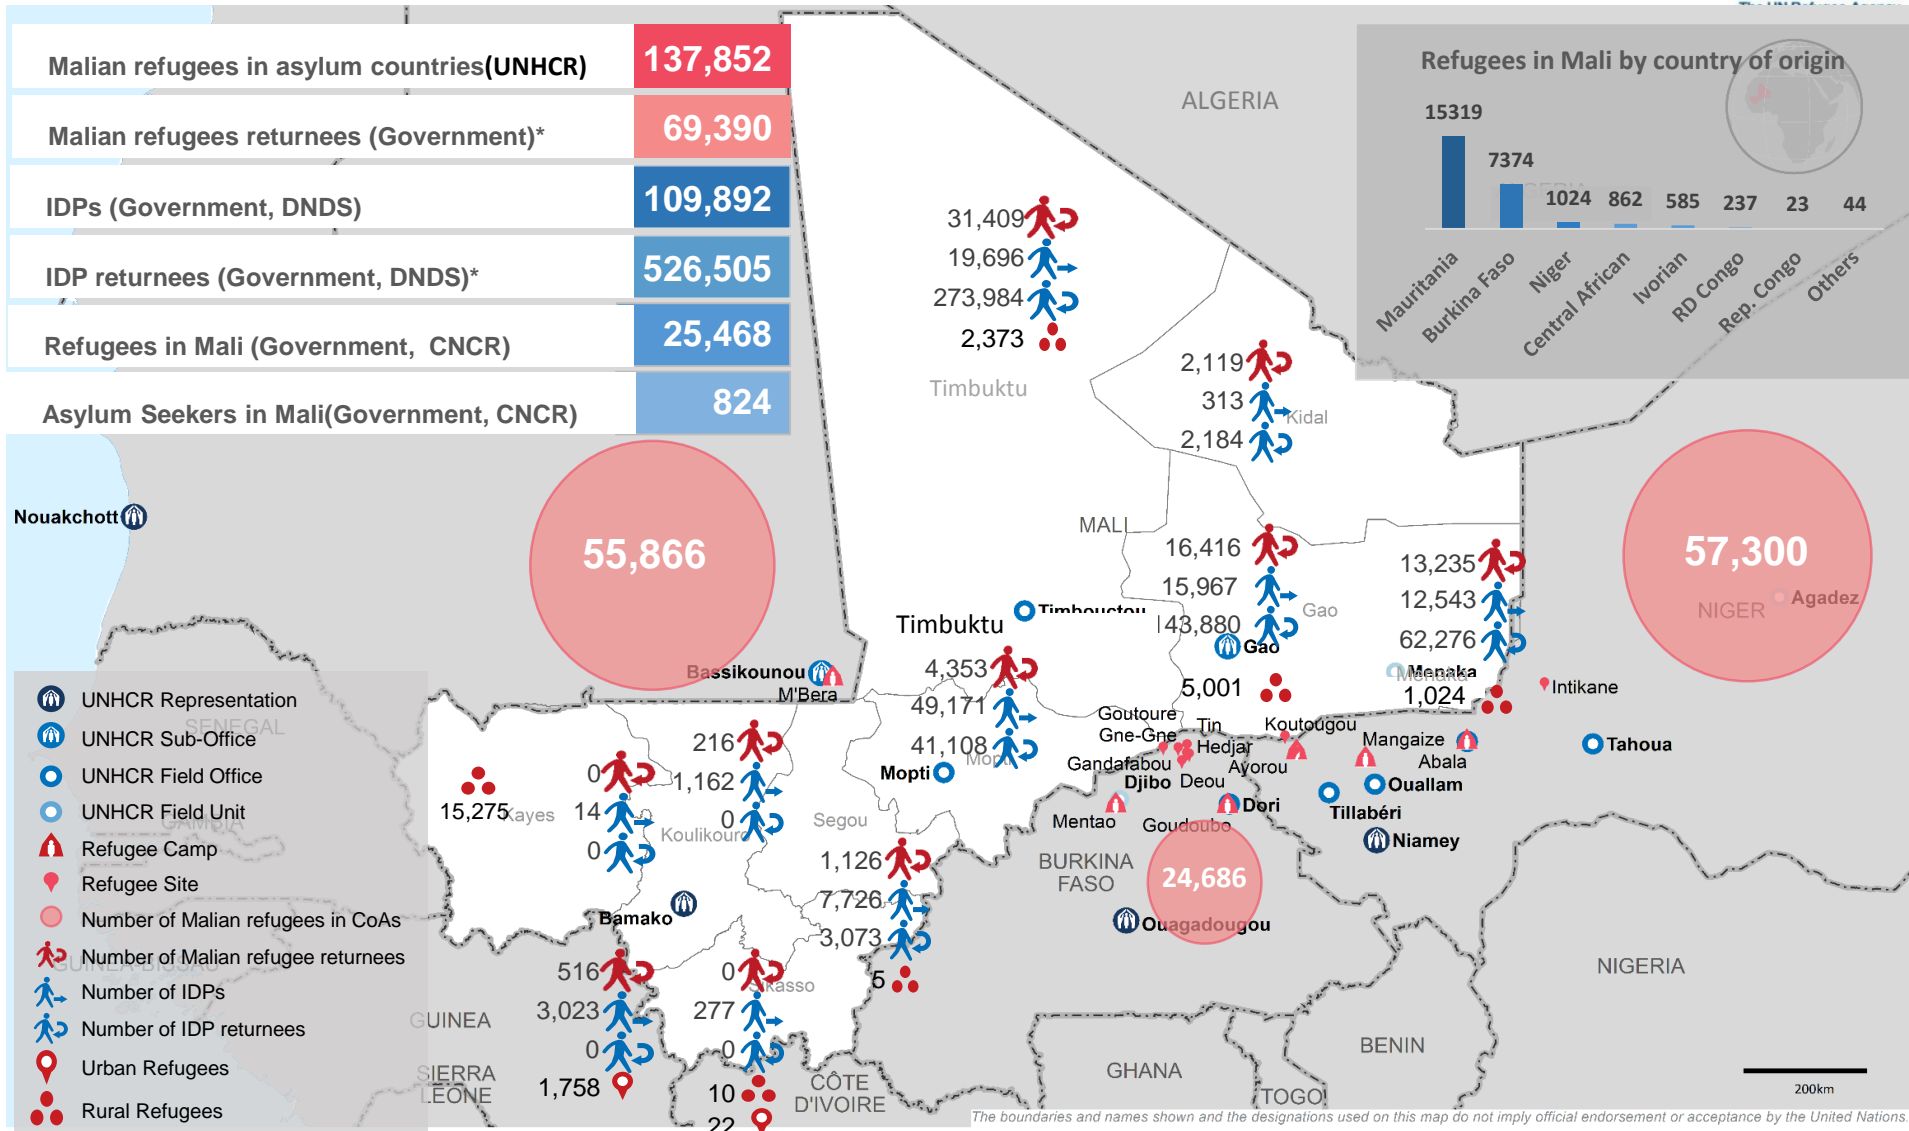

MALI SITUATION

Refugees, Internally Displaced Persons and Returnees

as of 30 November 2018

Sources: Malian Refugee Returnees and IDPS - Government of Mali, DNDS, Refugees in Mali - CNCR, Malianrefugees -UNHCR. For more information: floress@unhcr.org | sanogos@unhcr.org

Boundary for Menaka Region is unavailable.