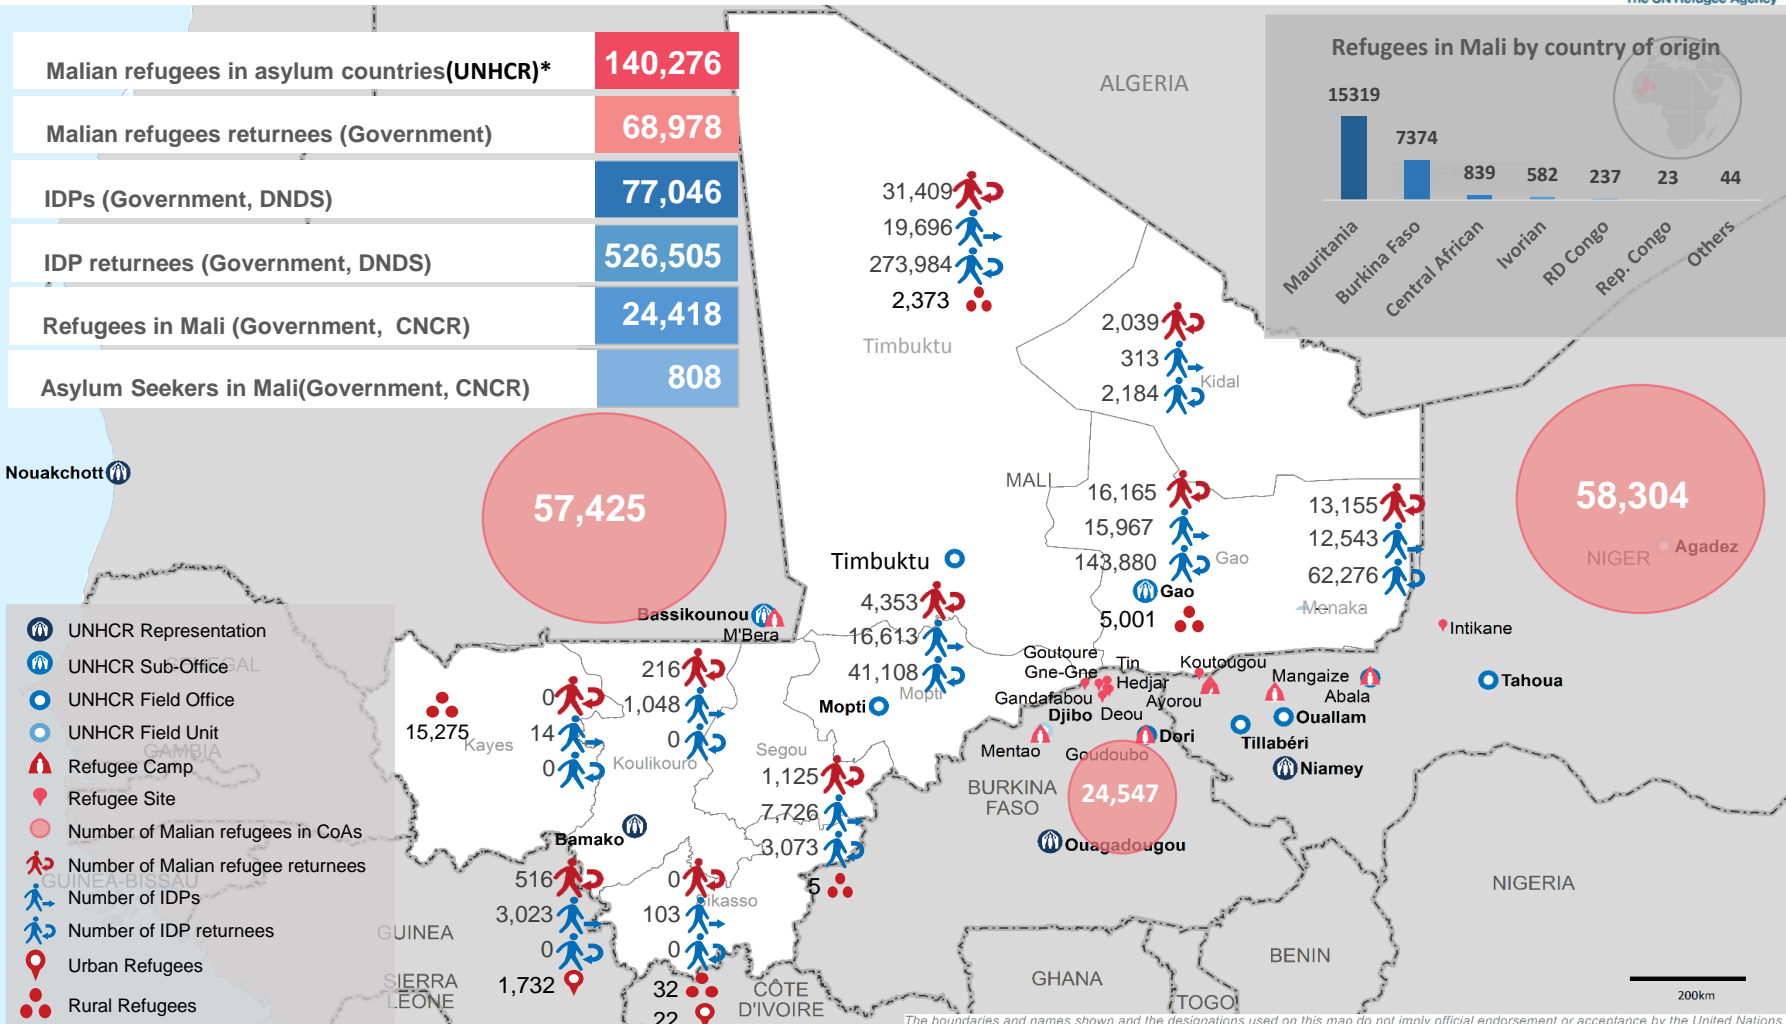

MALI SITUATION

Refugees, Internally Displaced Persons and Returnees

as of 30 September 2018

Sources: Malian Refugee Returnees and IDPS - Government of Mali, DNDI, Refugees in Mali - CNCR, Malian refugees - UNHCR.
For more information: floress@unhcr.org | sanogos@unhcr.org

*The Niger figure date from 31 Aug 2018