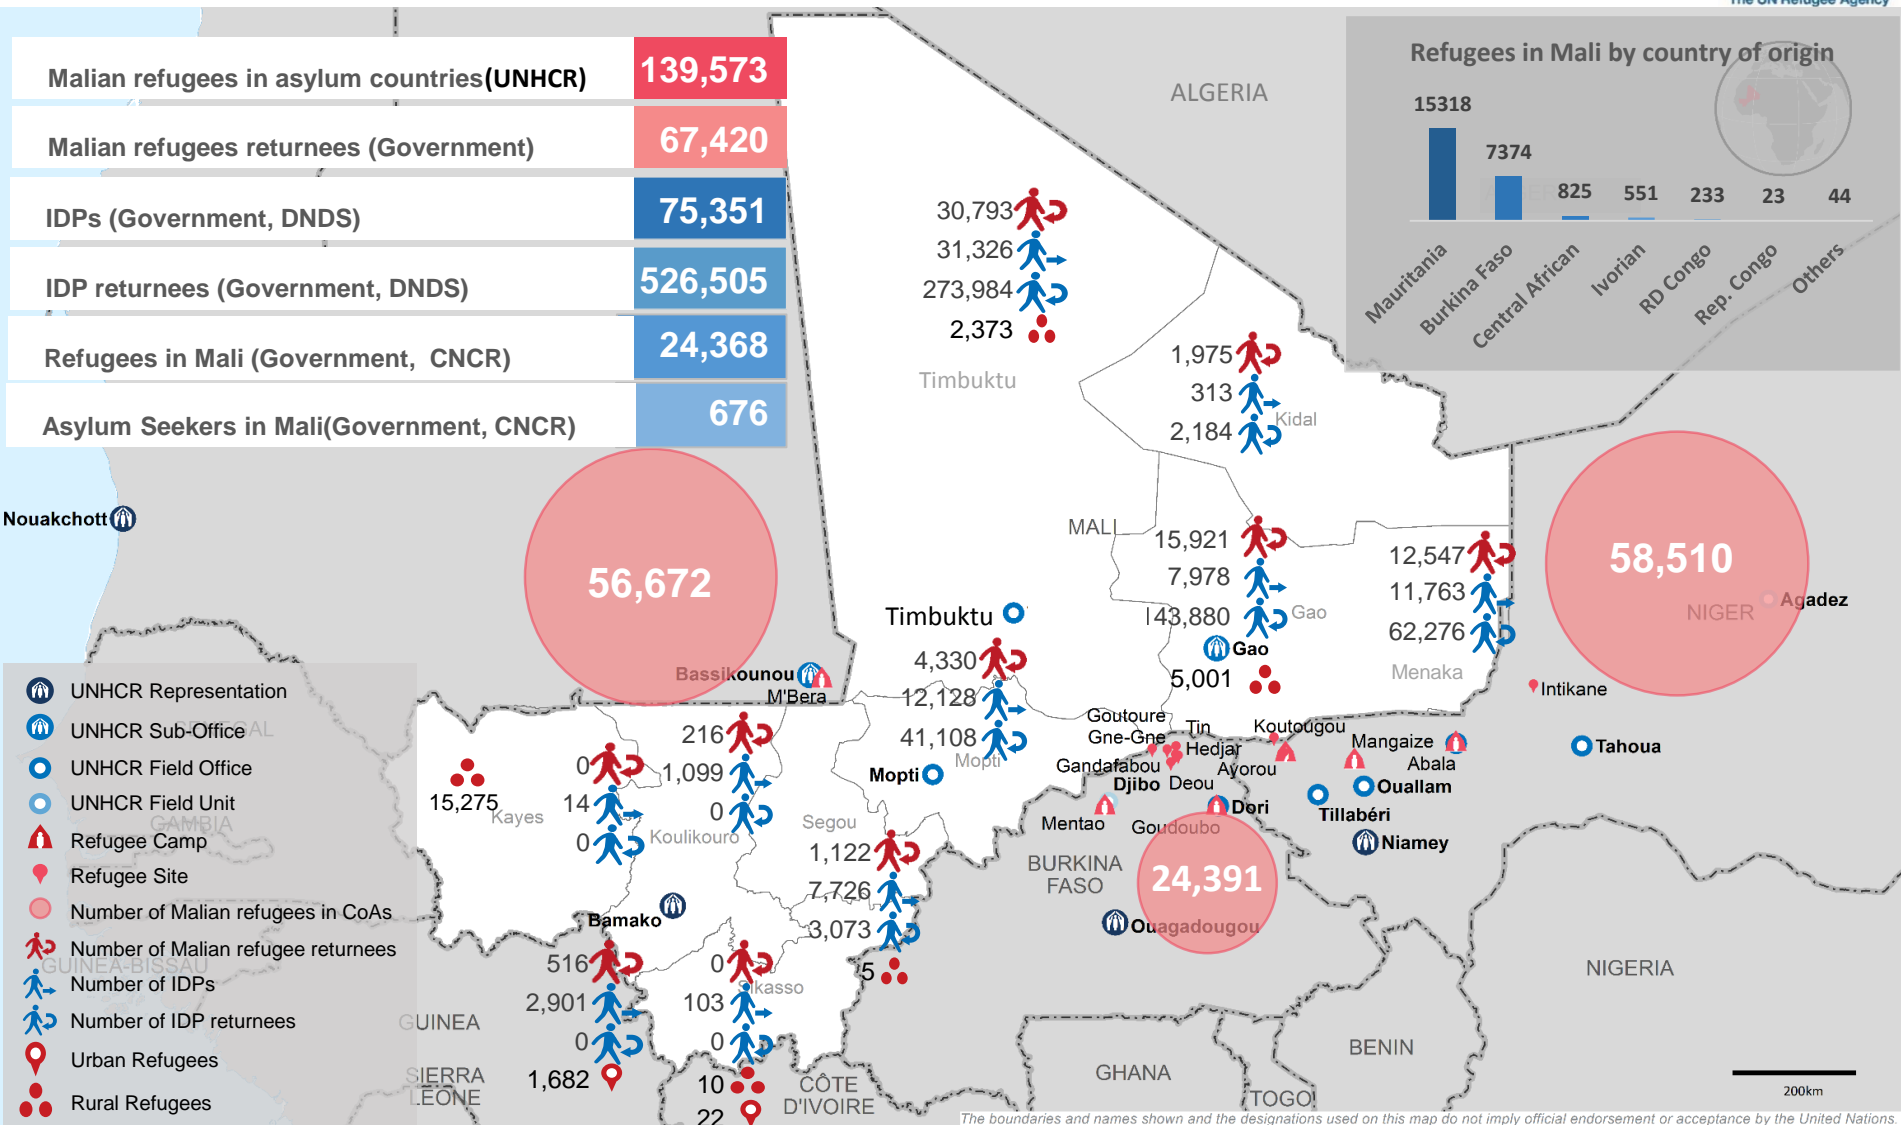

MALI SITUATION

Refugees, Internally Displaced Persons and Returnees

as of 31 July 2018

Sources: Malian Refugee Returnees and IDPS - Government of Mali, DNDS, Refugees in Mali - CNCR, Malianrefugees -UNHCR.
 For more information: floress@unhcr.org | kantet@unhcr.org

Boundary for Menaka Region is unavailable.