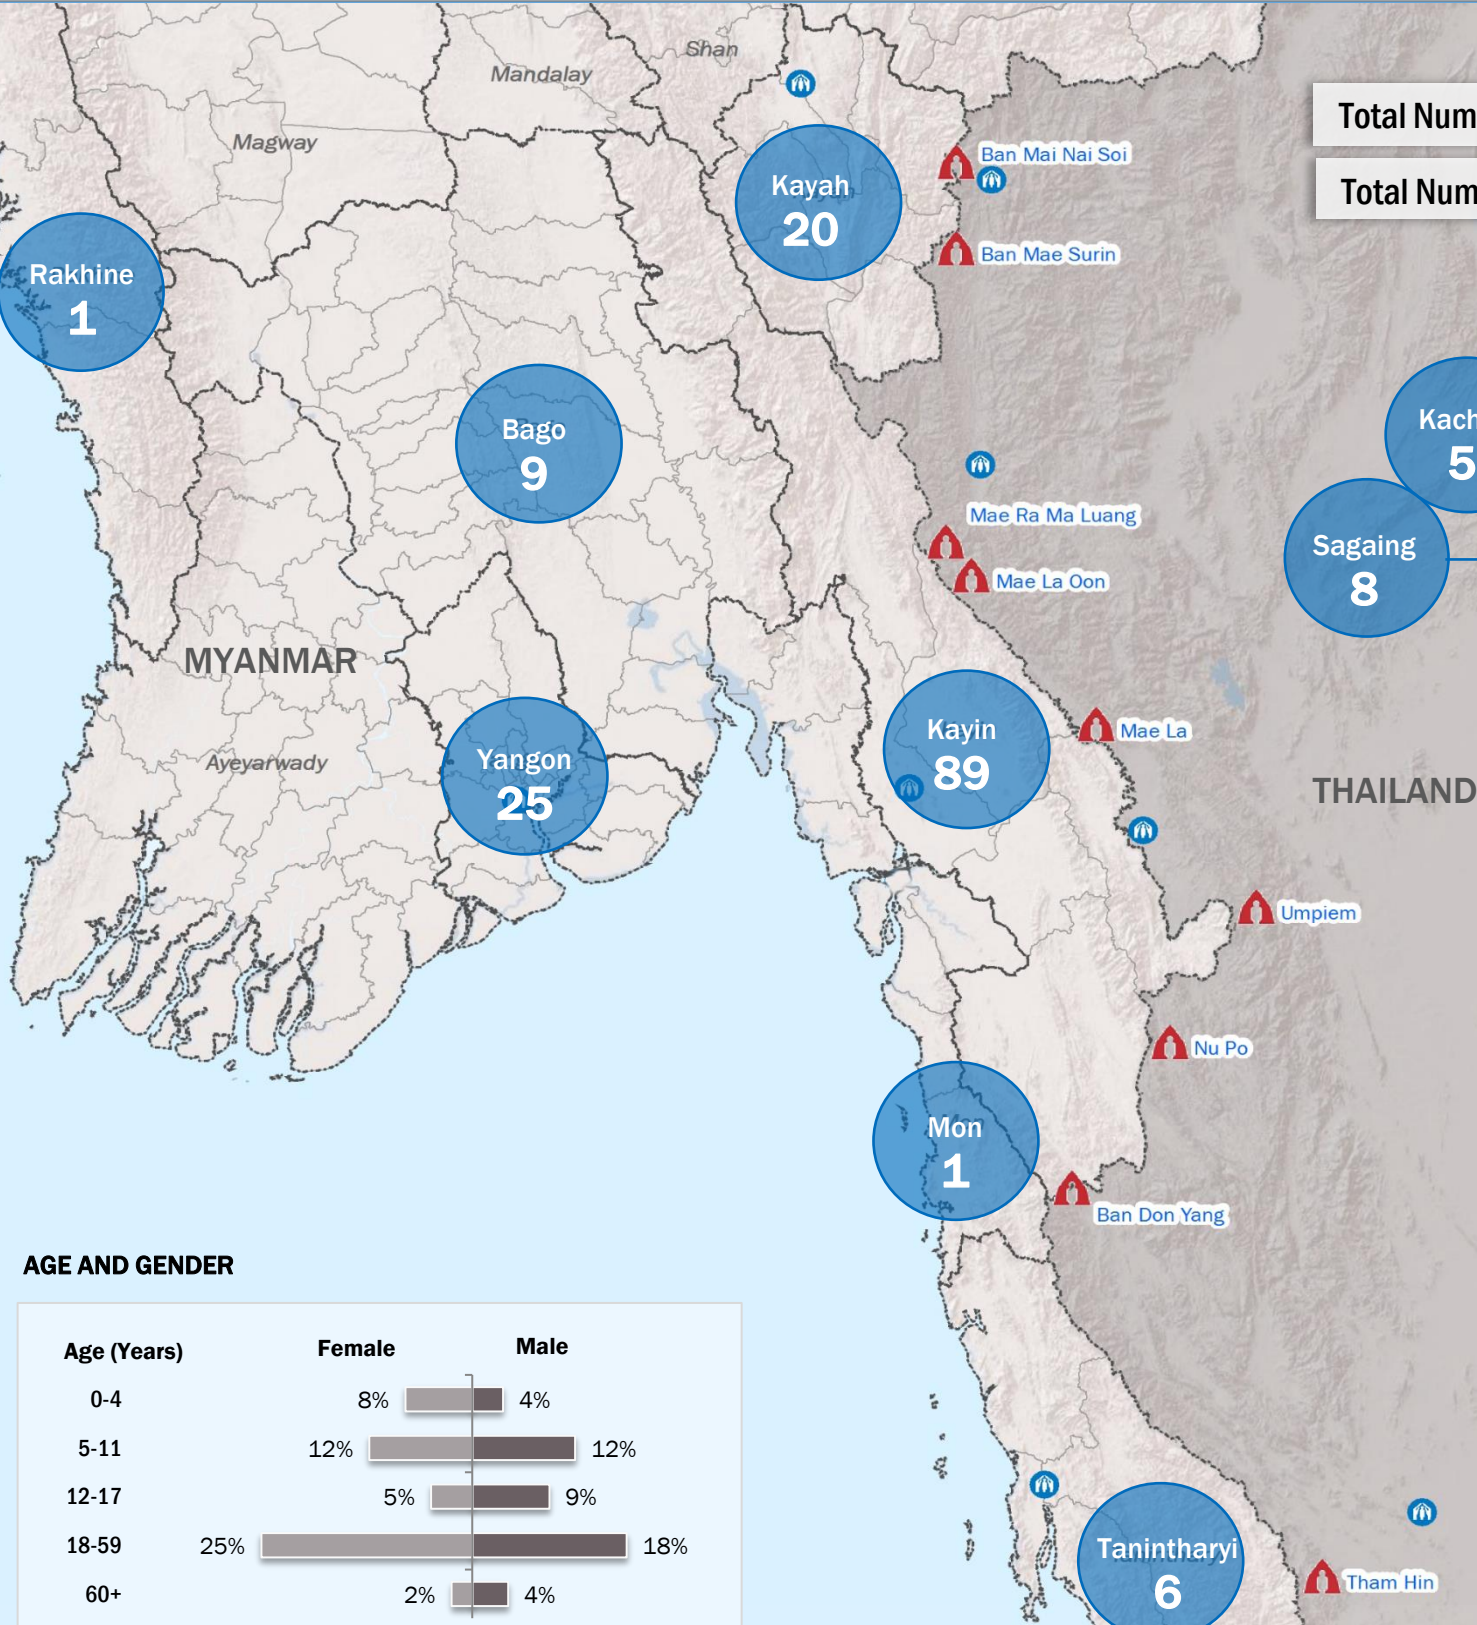

AGE AND GENDER