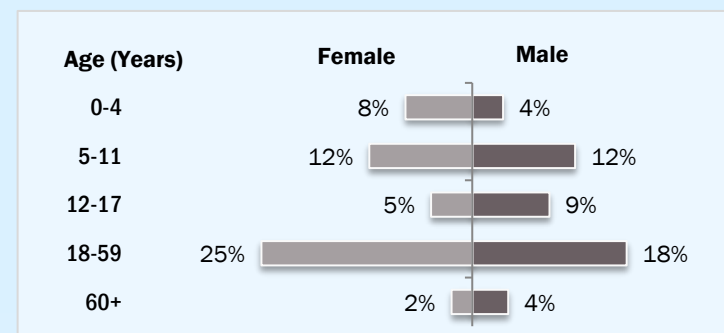

AGE AND GENDER