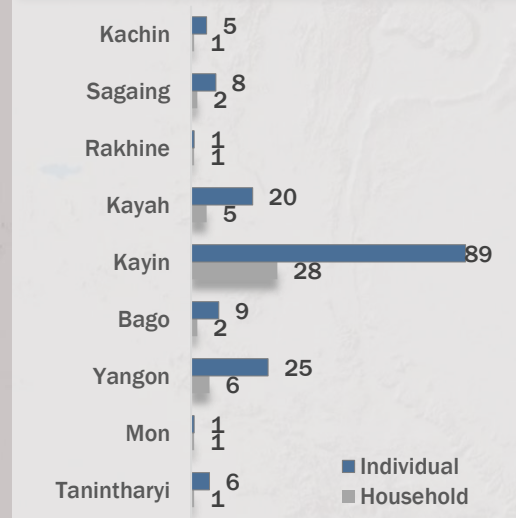

RETURN LOCATIONS BY STATE/REGION

Legend

- Temporary Shelter
- UNHCR Office

Source: UNHCR proGres database

For more information, contact: imumaesot@unhcr.org or www.commonservice.info