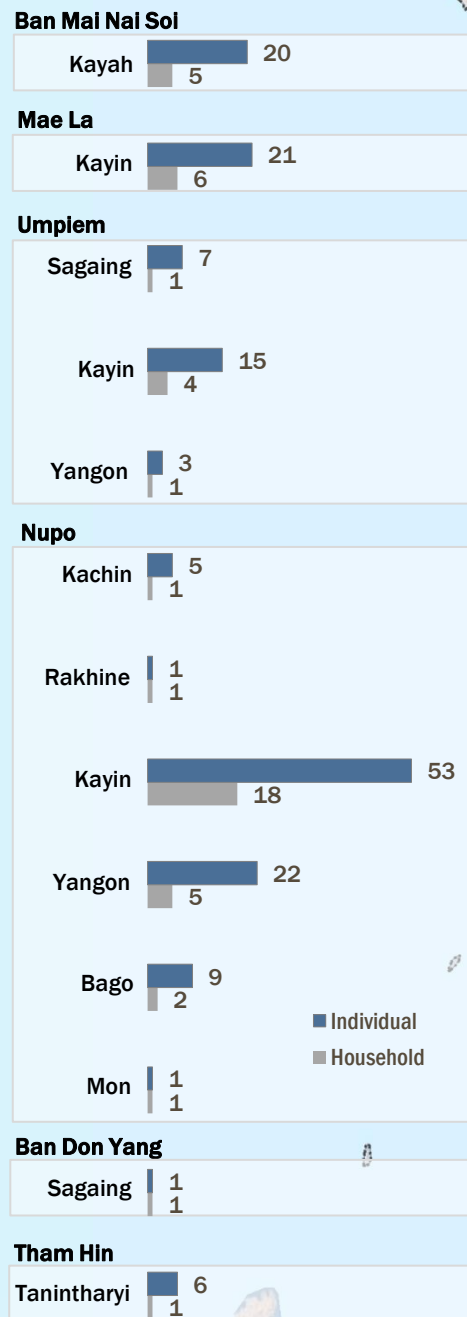

FACILITATED VOLUNTARY REPATRIATION - SUMMARY

8 June 2018

Thailand Border Operation - Information Management Unit Mae Sot

Total Number of Returnees	164
Total Number of Households	47

RETURN LOCATIONS BY TEMPORARY SHELTERS