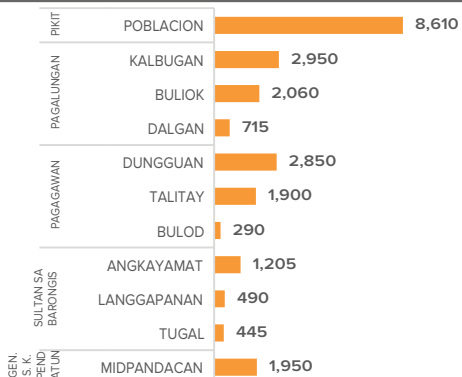

KEY FIGURES

BREAKDOWN OF DISPLACED PERSONS PER HOST MUNICIPALITY

LEGEND

LOCATION MAP