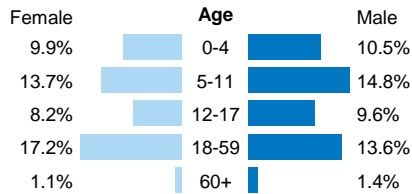

SOMALIA

Somali returnees from Kenya at 30 April 2018

79,227

refugee returnees (2014 - 2018)

Age, gender composition

Women and children combined represent 85% of all returnees to date

Somali returnees by destination

Data on destinations for returnees from Kenya are generally based on the place of initial return. In the case of arrivals by road convoy in 2017, the final destination declared on arrival is used.

Returnees from Kenya by month