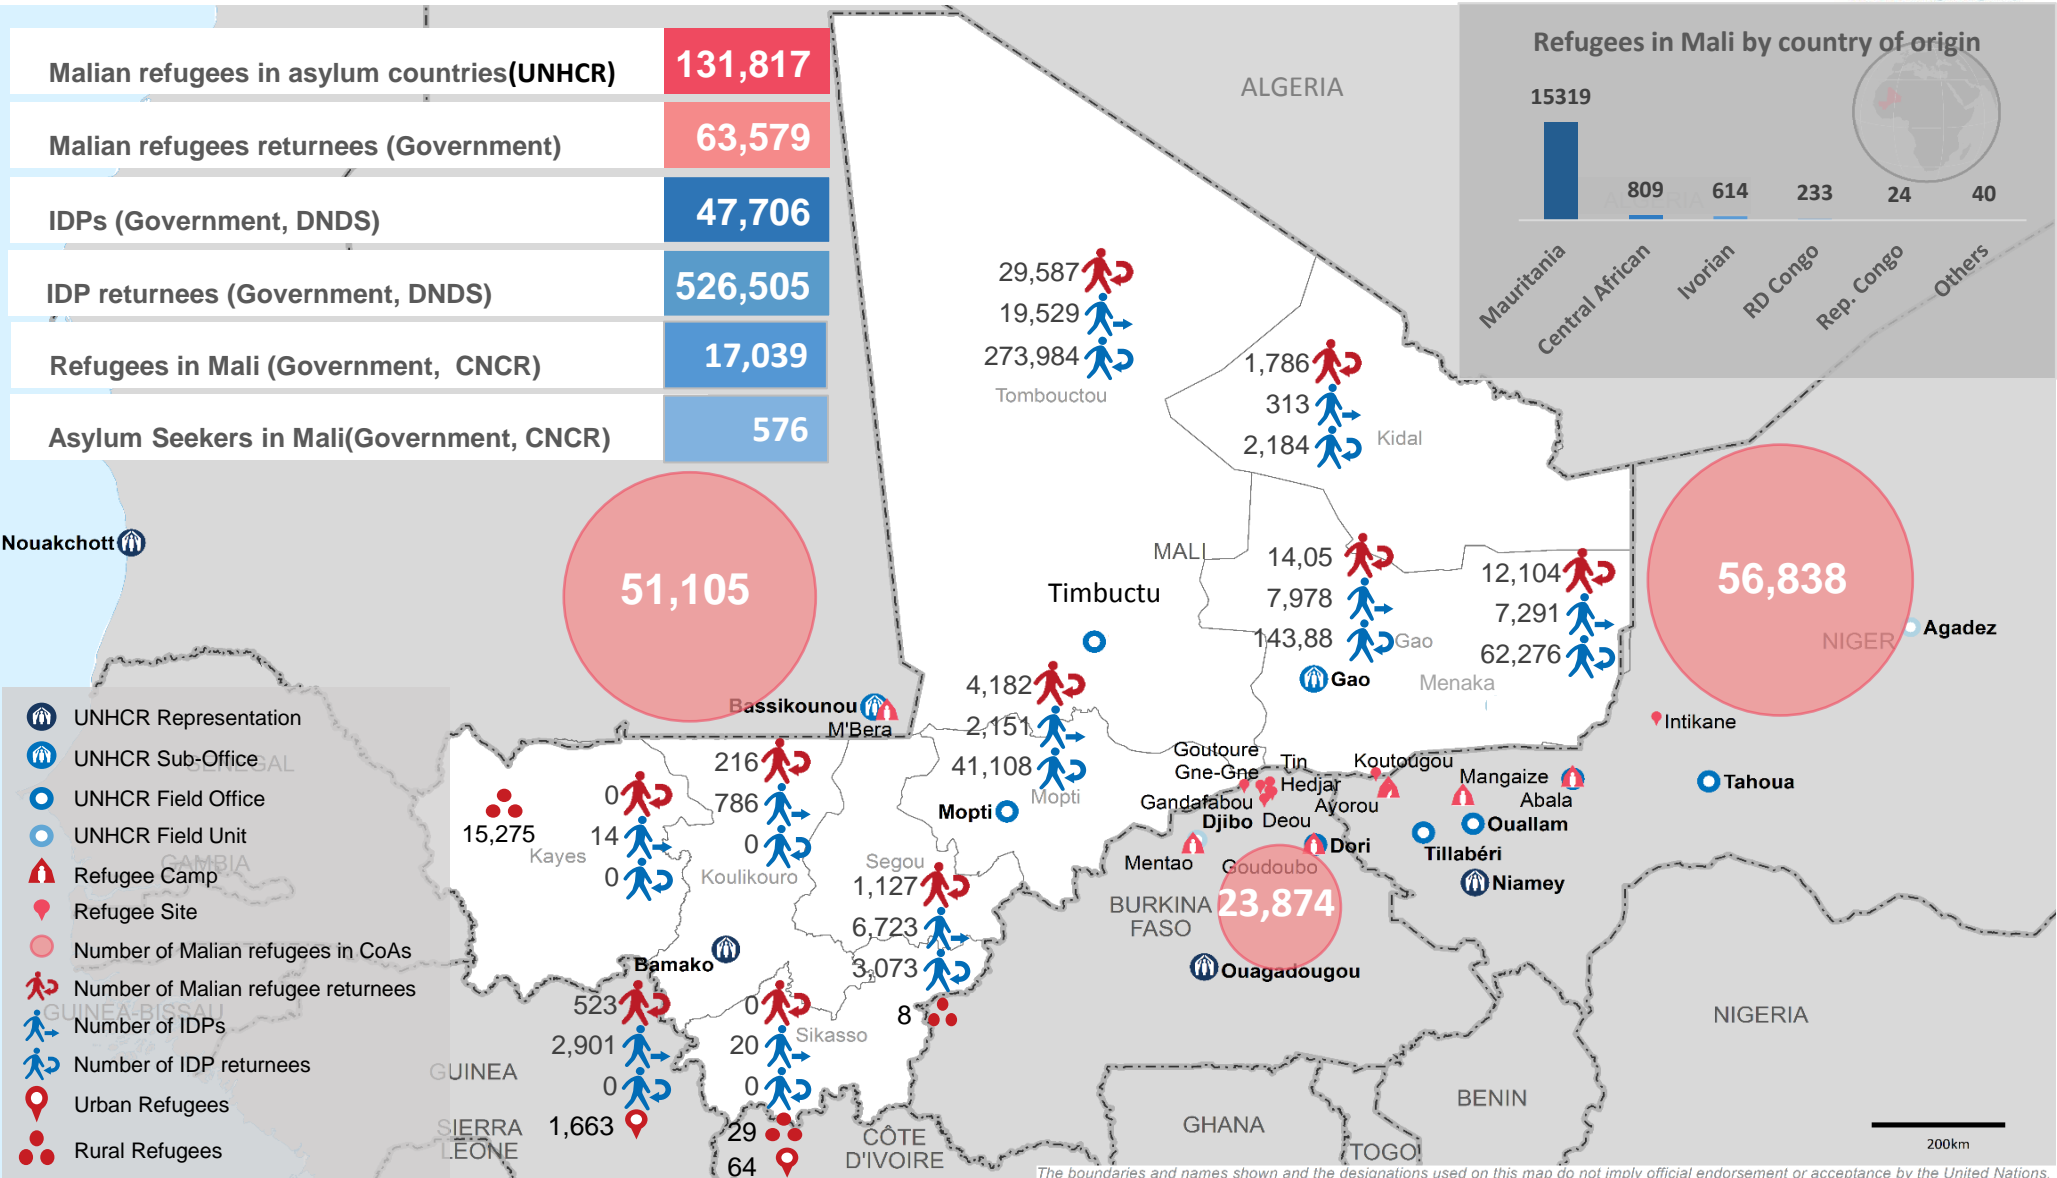

MALI SITUATION

Refugees, Internally Displaced Persons and Returnees

as of 31 January 2018

Sources: Malian Refugee Returnees and IDPS - Government of Mali, DNDS, Refugees in Mali - CNCR, Malian refugees - UNHCR.
For more information: kantet@unhcr.org | doren@unhcr.org