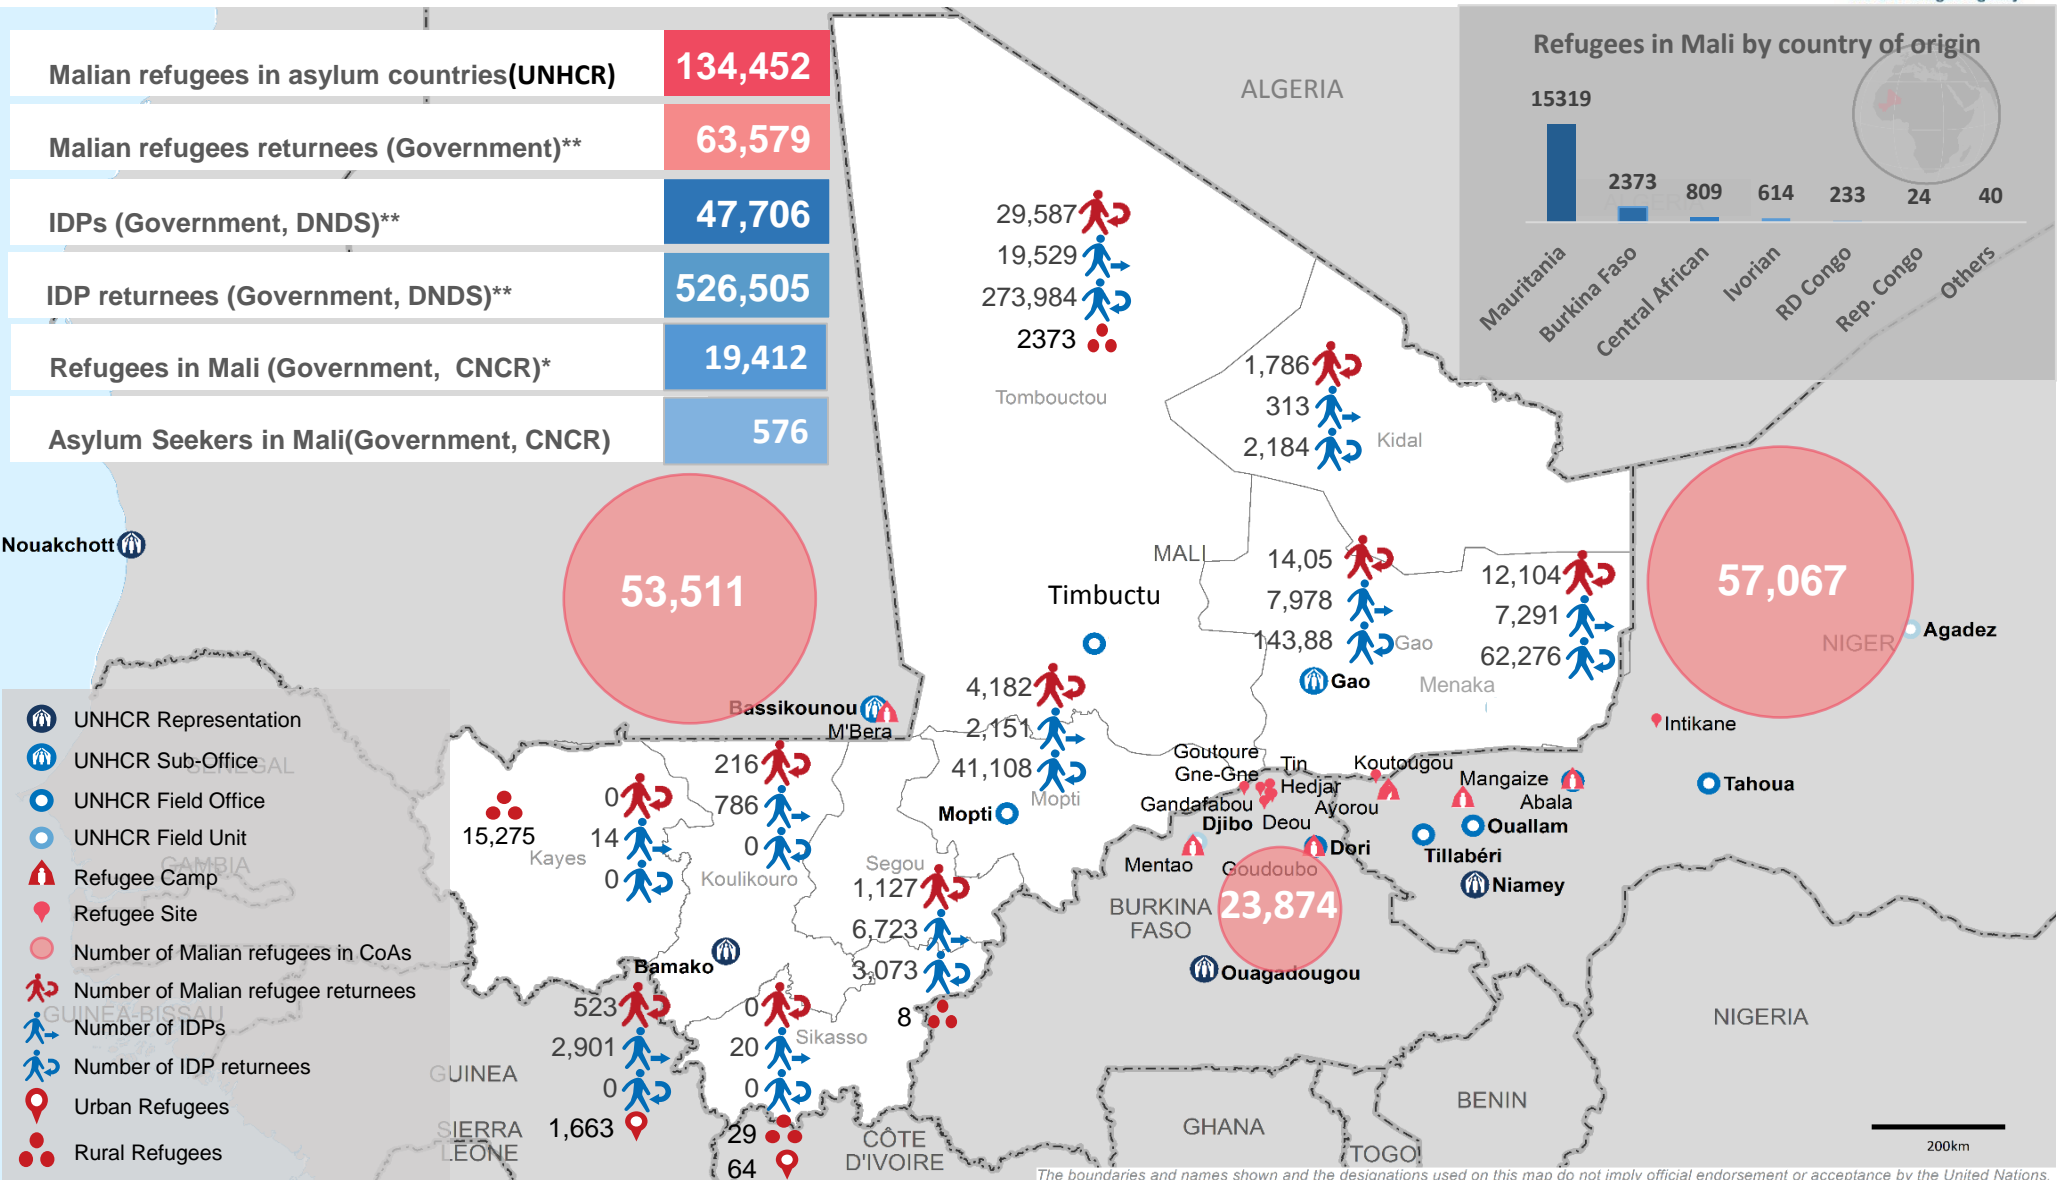

MALI SITUATION

Refugees, Internally Displaced Persons and Returnees

as of 28 February 2018

Sources: Malian Refugee Returnees and IDPS - Government of Mali, DNDS, Refugees in Mali - CNCR, Malian refugees - UNHCR.

For more information: floress@unhcr.org | kantet@unhcr.org

Boundary for Menaka Region is unavailable.

*The statistics include Burkina Faso refugees registered in February, 2018.

** The statistics of Malian refugees returnees, IDPs, IDP returnees date of January 2018