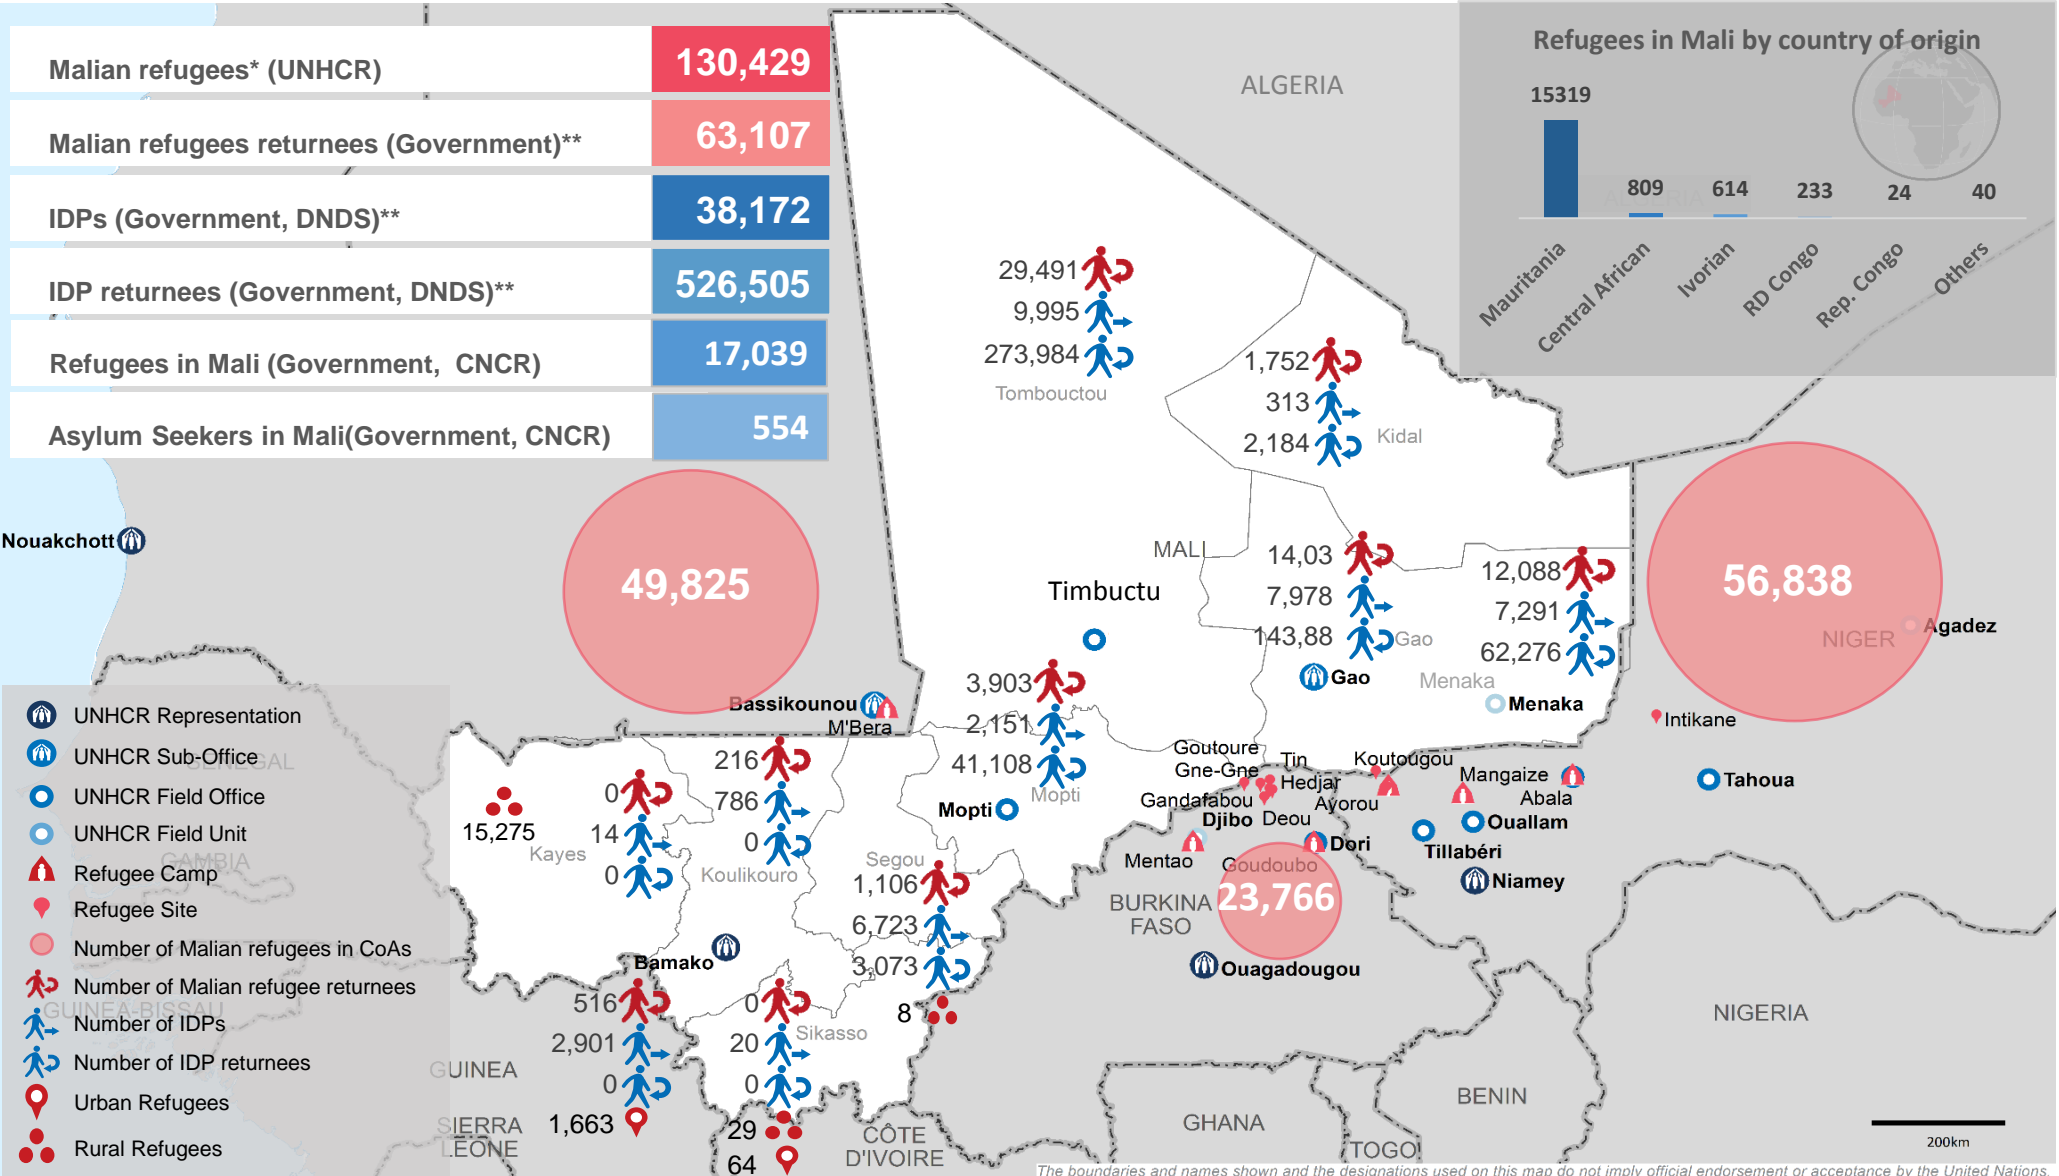

MALI SITUATION

Refugees, Internally Displaced Persons and Returnees

as of 31 December 2017

Sources: Malian Refugee Returnees and IDPs - Government of Mali, DNDS, Refugees in Mali - CNCR, Malianrefugees - UNHCR.
For more information: kantet@unhcr.org | doren@unhcr.org