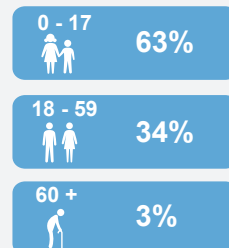

SOUTH SUDAN SITUATION

Regional overview of population of concern

as of 31 December 2017

KEY FIGURES

4.61 MILLION
population of concern

2.43 million
total refugees
from South Sudan

By country of asylum

2.18 million
pop. of concern
in South Sudan

By population of concern

USD 883.5 million requested

USD 299.3 million received (34%)

by UNHCR in 2017 for the South Sudan situation (as of 12 Dec)

SOUTH SUDANESE REFUGEES

Sex and age breakdown of registered refugees in the region

Yearly and Cumulative South Sudanese Refugee Arrivals

2017 arrivals (1 Jan - 31 Dec): 668,192

based on field reports, UNHCR and Government registration

The population figures are based on best available information at the time of production. UNHCR continues to verify figures. Future updates may vary as new information becomes available.