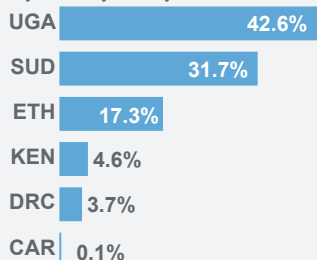

SOUTH SUDAN SITUATION

Regional overview of population of concern

as of 31 December 2017

KEY FIGURES

4.61 MILLION
population of concern

2.43 million
total refugees
from South Sudan

By country of asylum

2.18 million
pop. of concern
in South Sudan

By population of concern

USD 883.5 million requested

USD 299.3 million received (34%)

by UNHCR in 2017 for the South Sudan situation (as of 12 Dec)

SOUTH SUDANESE REFUGEES

Sex and age breakdown of registered refugees in the region

Yearly and Cumulative South Sudanese Refugee Arrivals

2017 arrivals (1 Jan - 31 Dec): 668,192

based on field reports, UNHCR and Government registration

The population figures are based on best available information at the time of production. UNHCR continues to verify figures. Future updates may vary as new information becomes available.