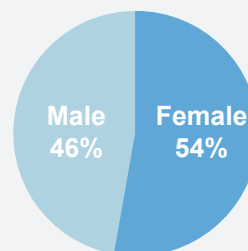

SOUTH SUDAN SITUATION

Regional overview of population of concern

as of 31 December 2017

KEY FIGURES

4.61 MILLION
population of concern

2.43 million
total refugees
from South Sudan

By country of asylum

2.18 million
pop. of concern
in South Sudan

By population of concern

USD 883.5 million requested

USD 299.3 million received (34%)

by UNHCR in 2017 for the South Sudan situation (as of 12 Dec)

SOUTH SUDANESE REFUGEES

Sex and age breakdown of registered refugees in the region

Yearly and Cumulative South Sudanese Refugee Arrivals

2017 arrivals (1 Jan - 31 Dec): 668,192

based on field reports, UNHCR and Government registration

The population figures are based on best available information at the time of production. UNHCR continues to verify figures. Future updates may vary as new information becomes available.