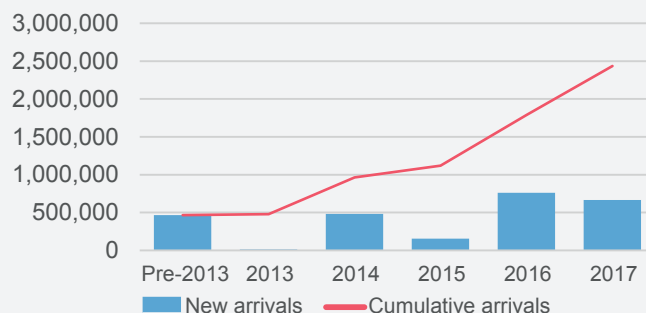

SOUTH SUDAN SITUATION

Regional overview of population of concern

as of 31 December 2017

KEY FIGURES

4.61 MILLION
population of concern

2.43 million
total refugees
from South Sudan

By country of asylum

2.18 million
pop. of concern
in South Sudan

By population of concern

USD 883.5 million requested

USD 299.3 million received (34%)

by UNHCR in 2017 for the South Sudan situation (as of 12 Dec)

SOUTH SUDANESE REFUGEES

Sex and age breakdown of registered refugees in the region

Yearly and Cumulative South Sudanese Refugee Arrivals

2017 arrivals (1 Jan - 31 Dec): 668,192

based on field reports, UNHCR and Government registration

The population figures are based on best available information at the time of production. UNHCR continues to verify figures. Future updates may vary as new information becomes available.