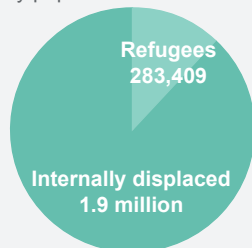

SOUTH SUDAN SITUATION

Regional overview of population of concern

as of 31 December 2017

KEY FIGURES

4.61 MILLION
population of concern

2.43 million
total refugees
from South Sudan

By country of asylum

2.18 million
pop. of concern
in South Sudan

By population of concern

USD 883.5 million requested

USD 299.3 million received (34%)

by UNHCR in 2017 for the South Sudan situation (as of 12 Dec)

SOUTH SUDANESE REFUGEES

Sex and age breakdown of registered refugees in the region

Yearly and Cumulative South Sudanese Refugee Arrivals

2017 arrivals (1 Jan - 31 Dec): 668,192

based on field reports, UNHCR and Government registration

The population figures are based on best available information at the time of production. UNHCR continues to verify figures. Future updates may vary as new information becomes available.