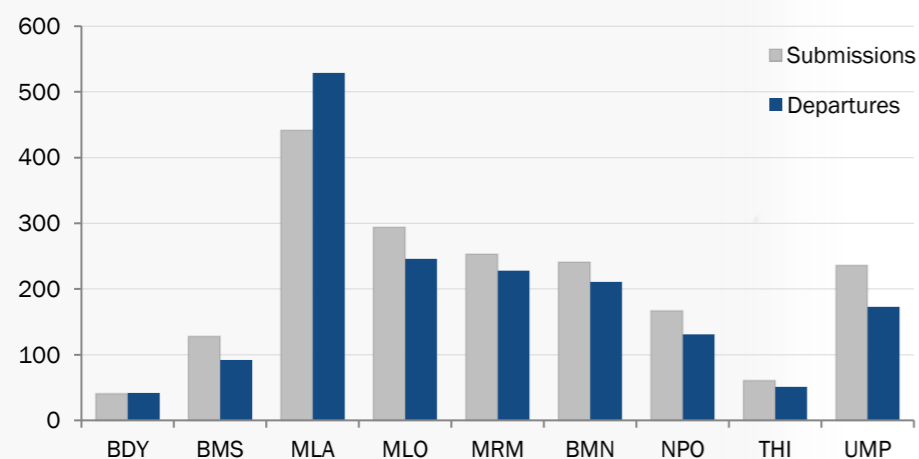

Resettlement of Myanmar Refugees from Temporary Shelters in Thailand

30 September 2017

Thailand Border Operation - Information Management Unit Mae Sot

Resettlement Figures 2005-2017

Sep

Total number of submissions **134,015**

Total number of departures **107,587**

Resettlement Progress in 2017

Sep

Total number of submissions **1,863**

Total number of departures **1,703**

Total Verified Refugee Population* **99,930**
September 2017

* Verification Exercise conducted from Jan-Apr 2015 and subsequent data changes to-date

Resettlement of Myanmar Refugees by location in 2017

Main destinations in 2017

Resettlement overview from 2005 - 2016 (in thousands)