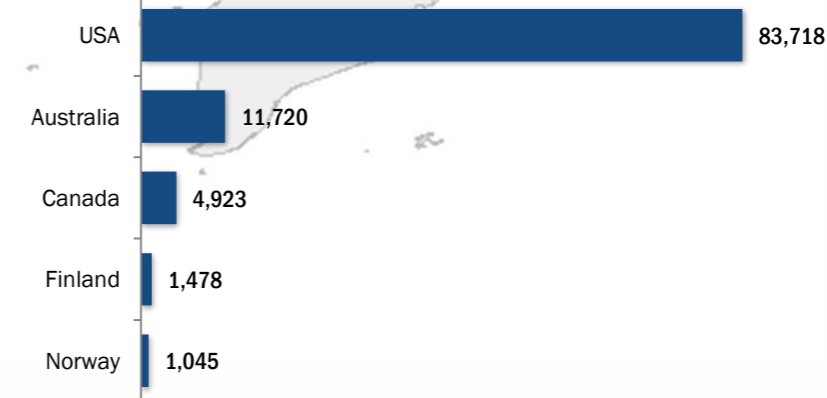

Main destinations from 2005-2016

Source: UNHCR proGres database

For more information, contact: imumaesot@unhcr.org
www.commonservice.info