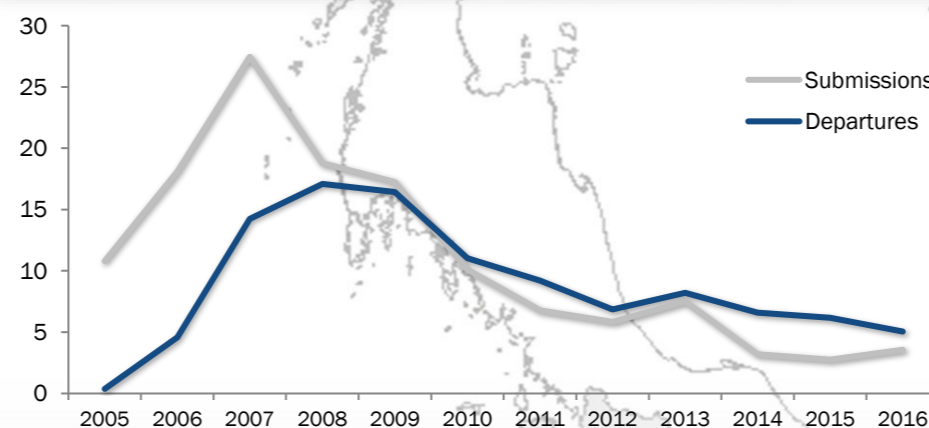

Total number of departures **107,587**

Resettlement Progress in 2017

Sep

Total number of submissions **1,863**

Total number of departures **1,703**

Total Verified Refugee Population* **99,930**
September 2017

* Verification Exercise conducted from Jan-Apr 2015 and subsequent data changes to-date

Resettlement of Myanmar Refugees by location in 2017

Main destinations in 2017

Resettlement overview from 2005 - 2016 (in thousands)