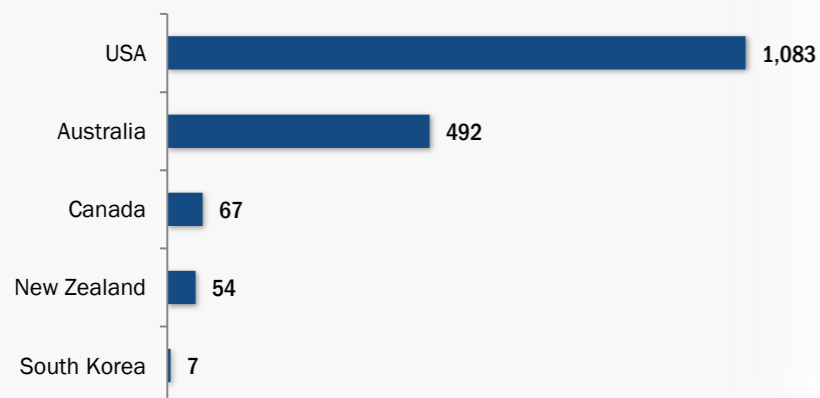

Resettlement of Myanmar Refugees from Temporary Shelters in Thailand

30 September 2017

Thailand Border Operation - Information Management Unit Mae Sot

Resettlement Figures 2005-2017

Sep

Total number of submissions **134,015**

Total number of departures **107,587**

Resettlement Progress in 2017

Sep

Total number of submissions **1,863**

Total number of departures **1,703**

Total Verified Refugee Population* **99,930**
September 2017

* Verification Exercise conducted from Jan-Apr 2015 and subsequent data changes to-date

Resettlement of Myanmar Refugees by location in 2017

Main destinations in 2017

Resettlement overview from 2005 - 2016 (in thousands)