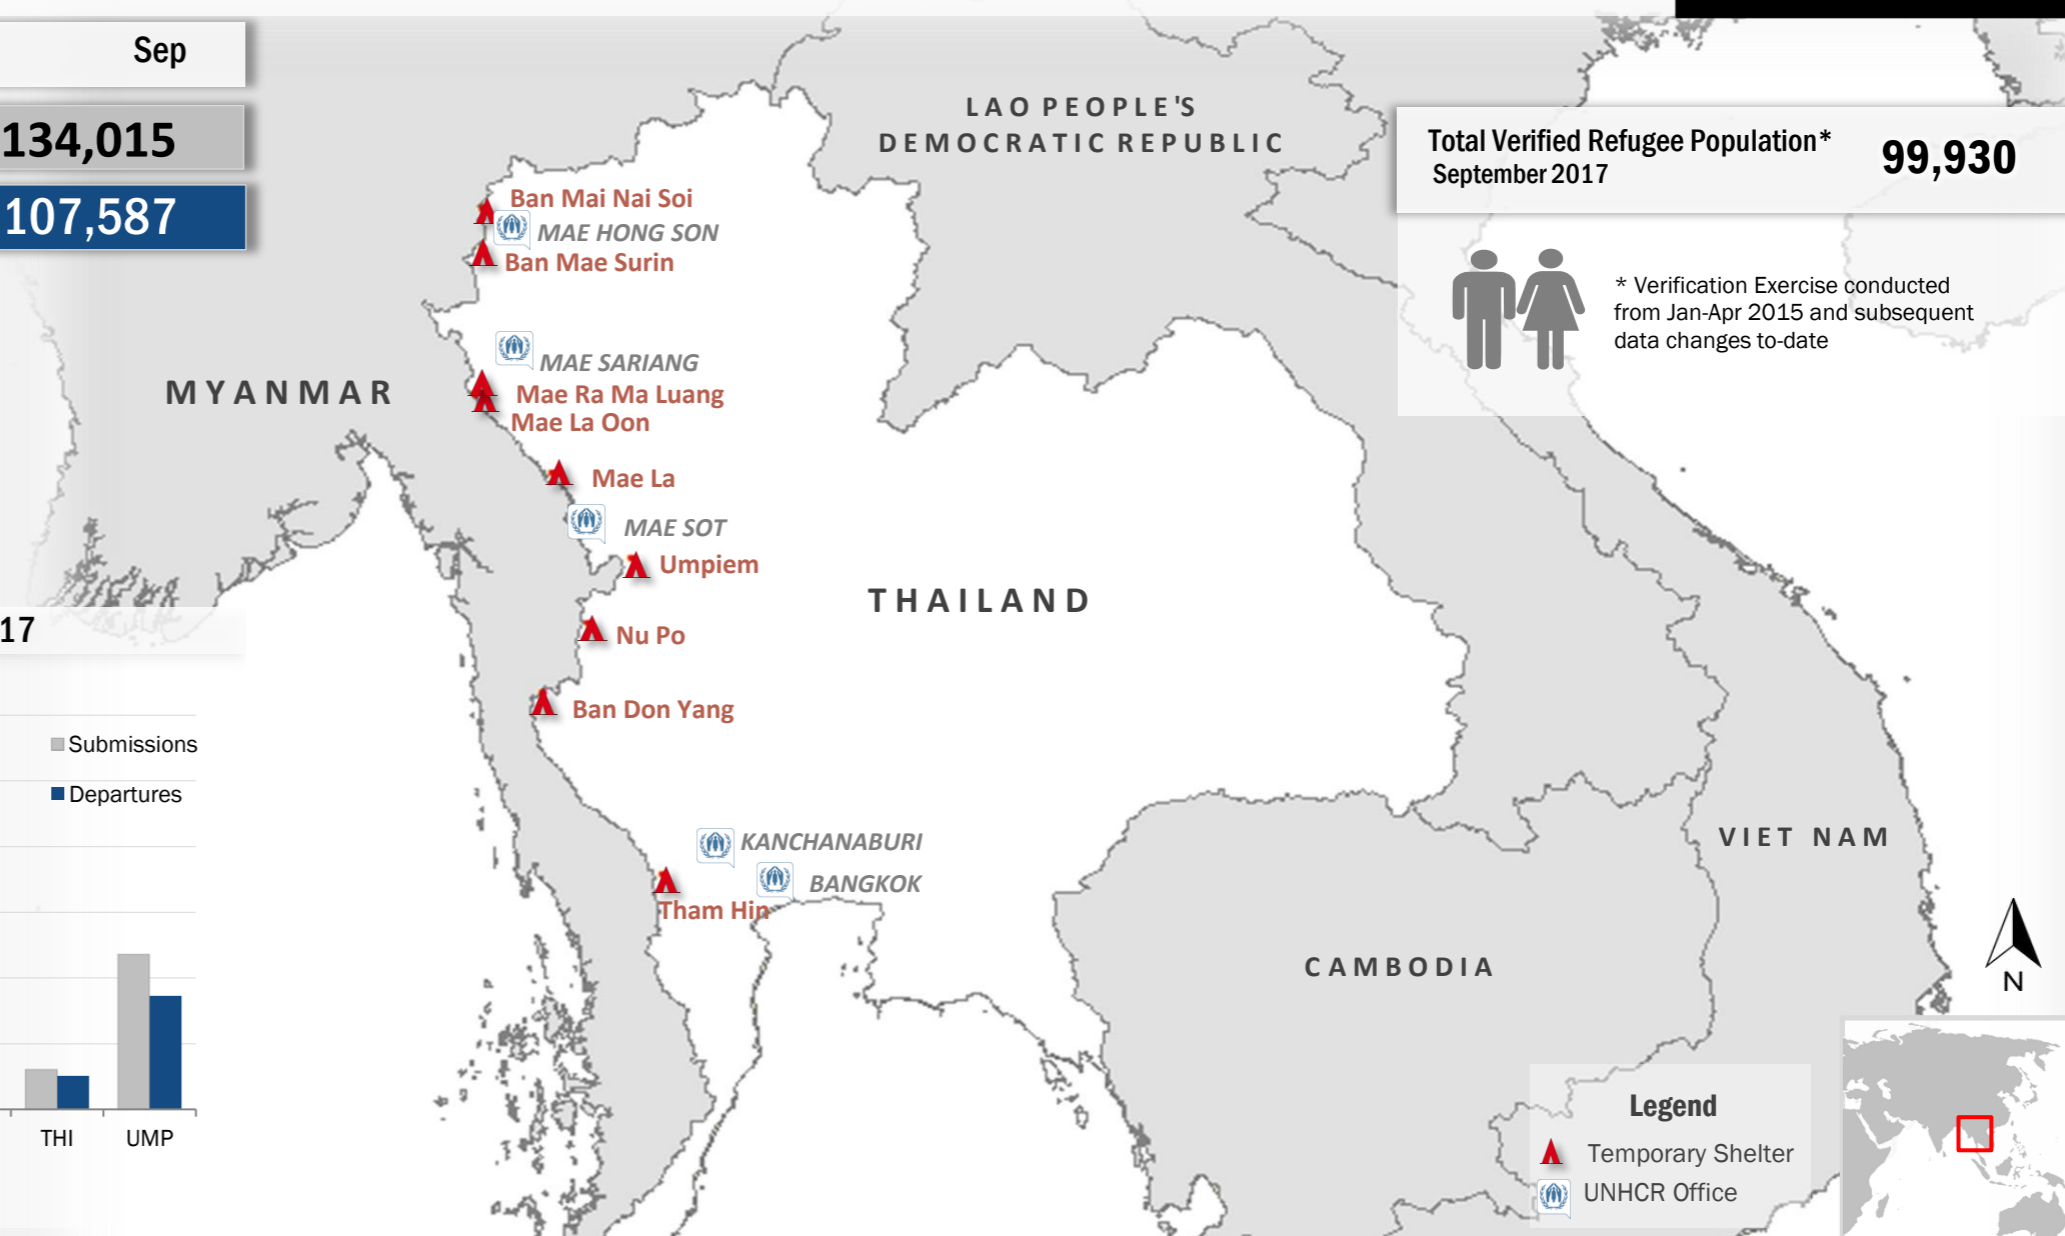

Resettlement of Myanmar Refugees from Temporary Shelters in Thailand

30 September 2017

Thailand Border Operation - Information Management Unit Mae Sot

Resettlement Figures 2005-2017

Sep

Total number of submissions **134,015**

Total number of departures **107,587**

Resettlement Progress in 2017

Sep

Total number of submissions **1,863**

Total number of departures **1,703**

Total Verified Refugee Population* **99,930**
September 2017

* Verification Exercise conducted from Jan-Apr 2015 and subsequent data changes to-date

Resettlement of Myanmar Refugees by location in 2017

Main destinations in 2017

Resettlement overview from 2005 - 2016 (in thousands)

Main destinations from 2005-2016

Source: UNHCR proGres database

For more information, contact: imumaesot@unhcr.org
www.commonservice.info