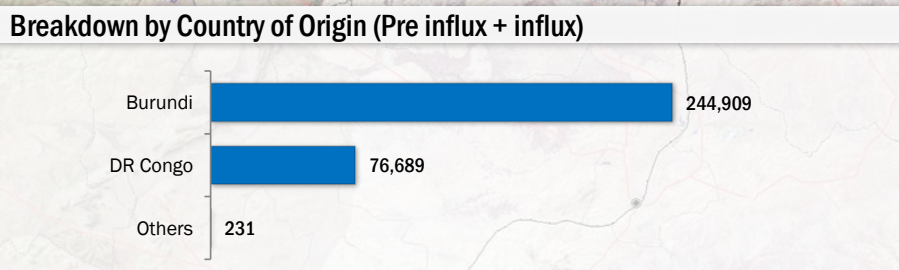

Total Number of Persons of Concern	321,829
Total Number of Biometrically Registered Refugees	258,245
Total Number of Registered Households	89,761
Total Number of Asylum Seekers	42,223
POC Awaiting Biometric Registration	0