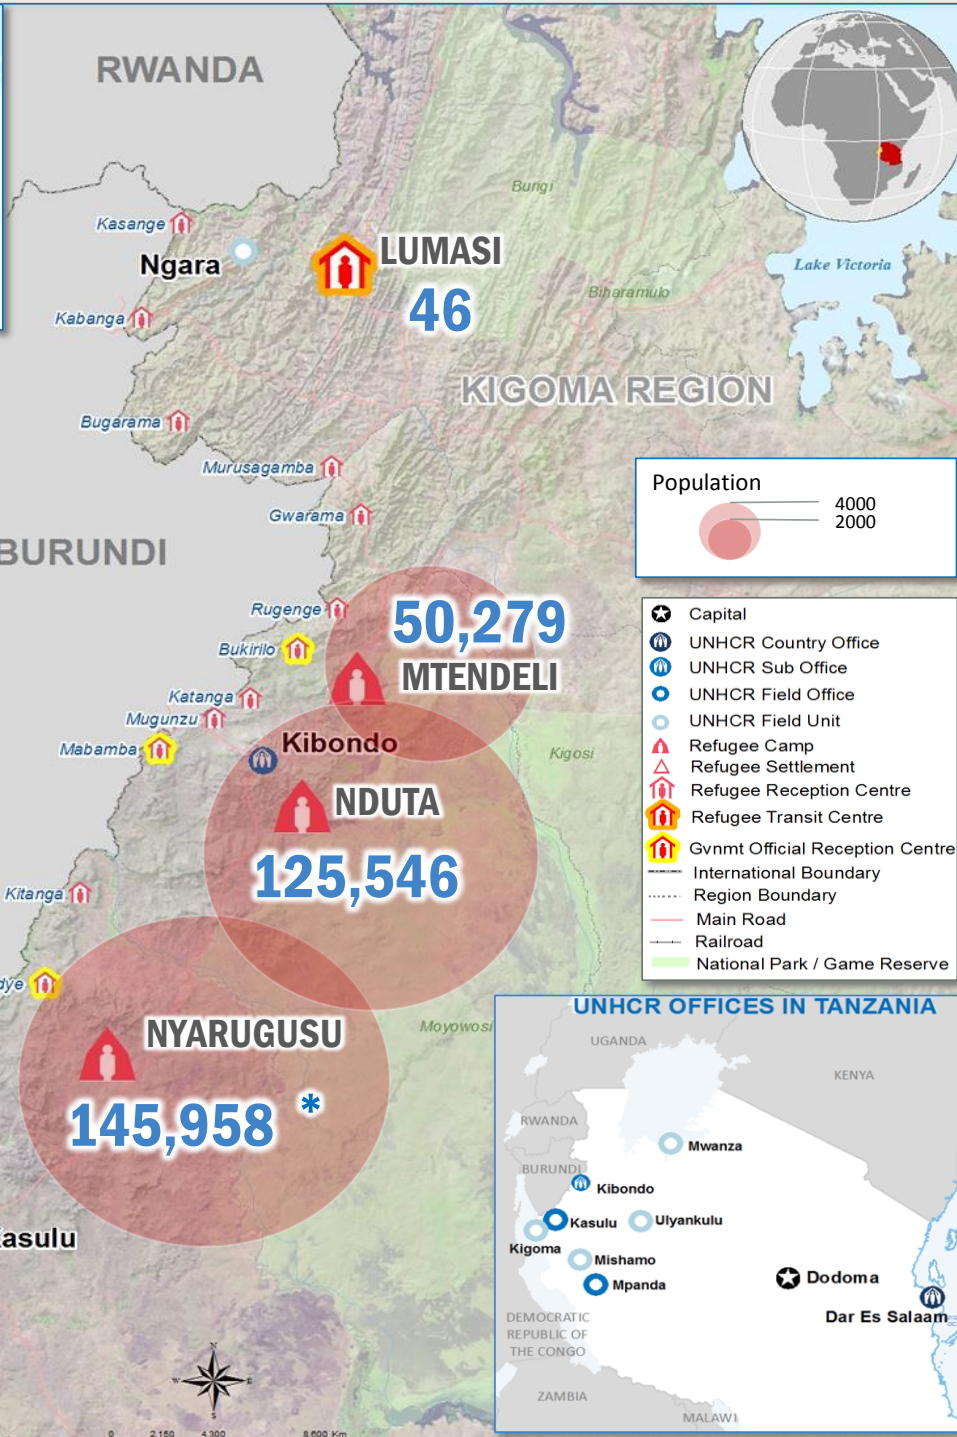

North-West Tanzania - REFUGEE CAMPS POPULATION UPDATE

as of 30 September 2017