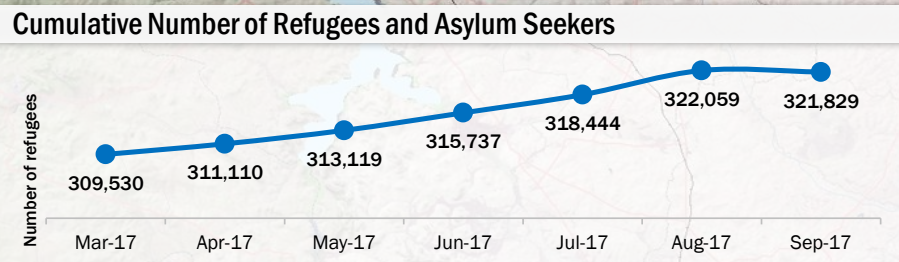

Total Number of Persons of Concern	321,829
Total Number of Biometrically Registered Refugees	258,245
Total Number of Registered Households	89,761
Total Number of Asylum Seekers	42,223
POC Awaiting Biometric Registration	0