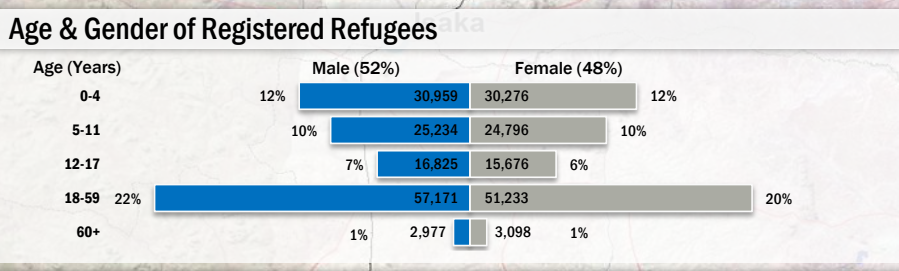

Total Number of Persons of Concern	321,829
Total Number of Biometrically Registered Refugees	258,245
Total Number of Registered Households	89,761
Total Number of Asylum Seekers	42,223
POC Awaiting Biometric Registration	0