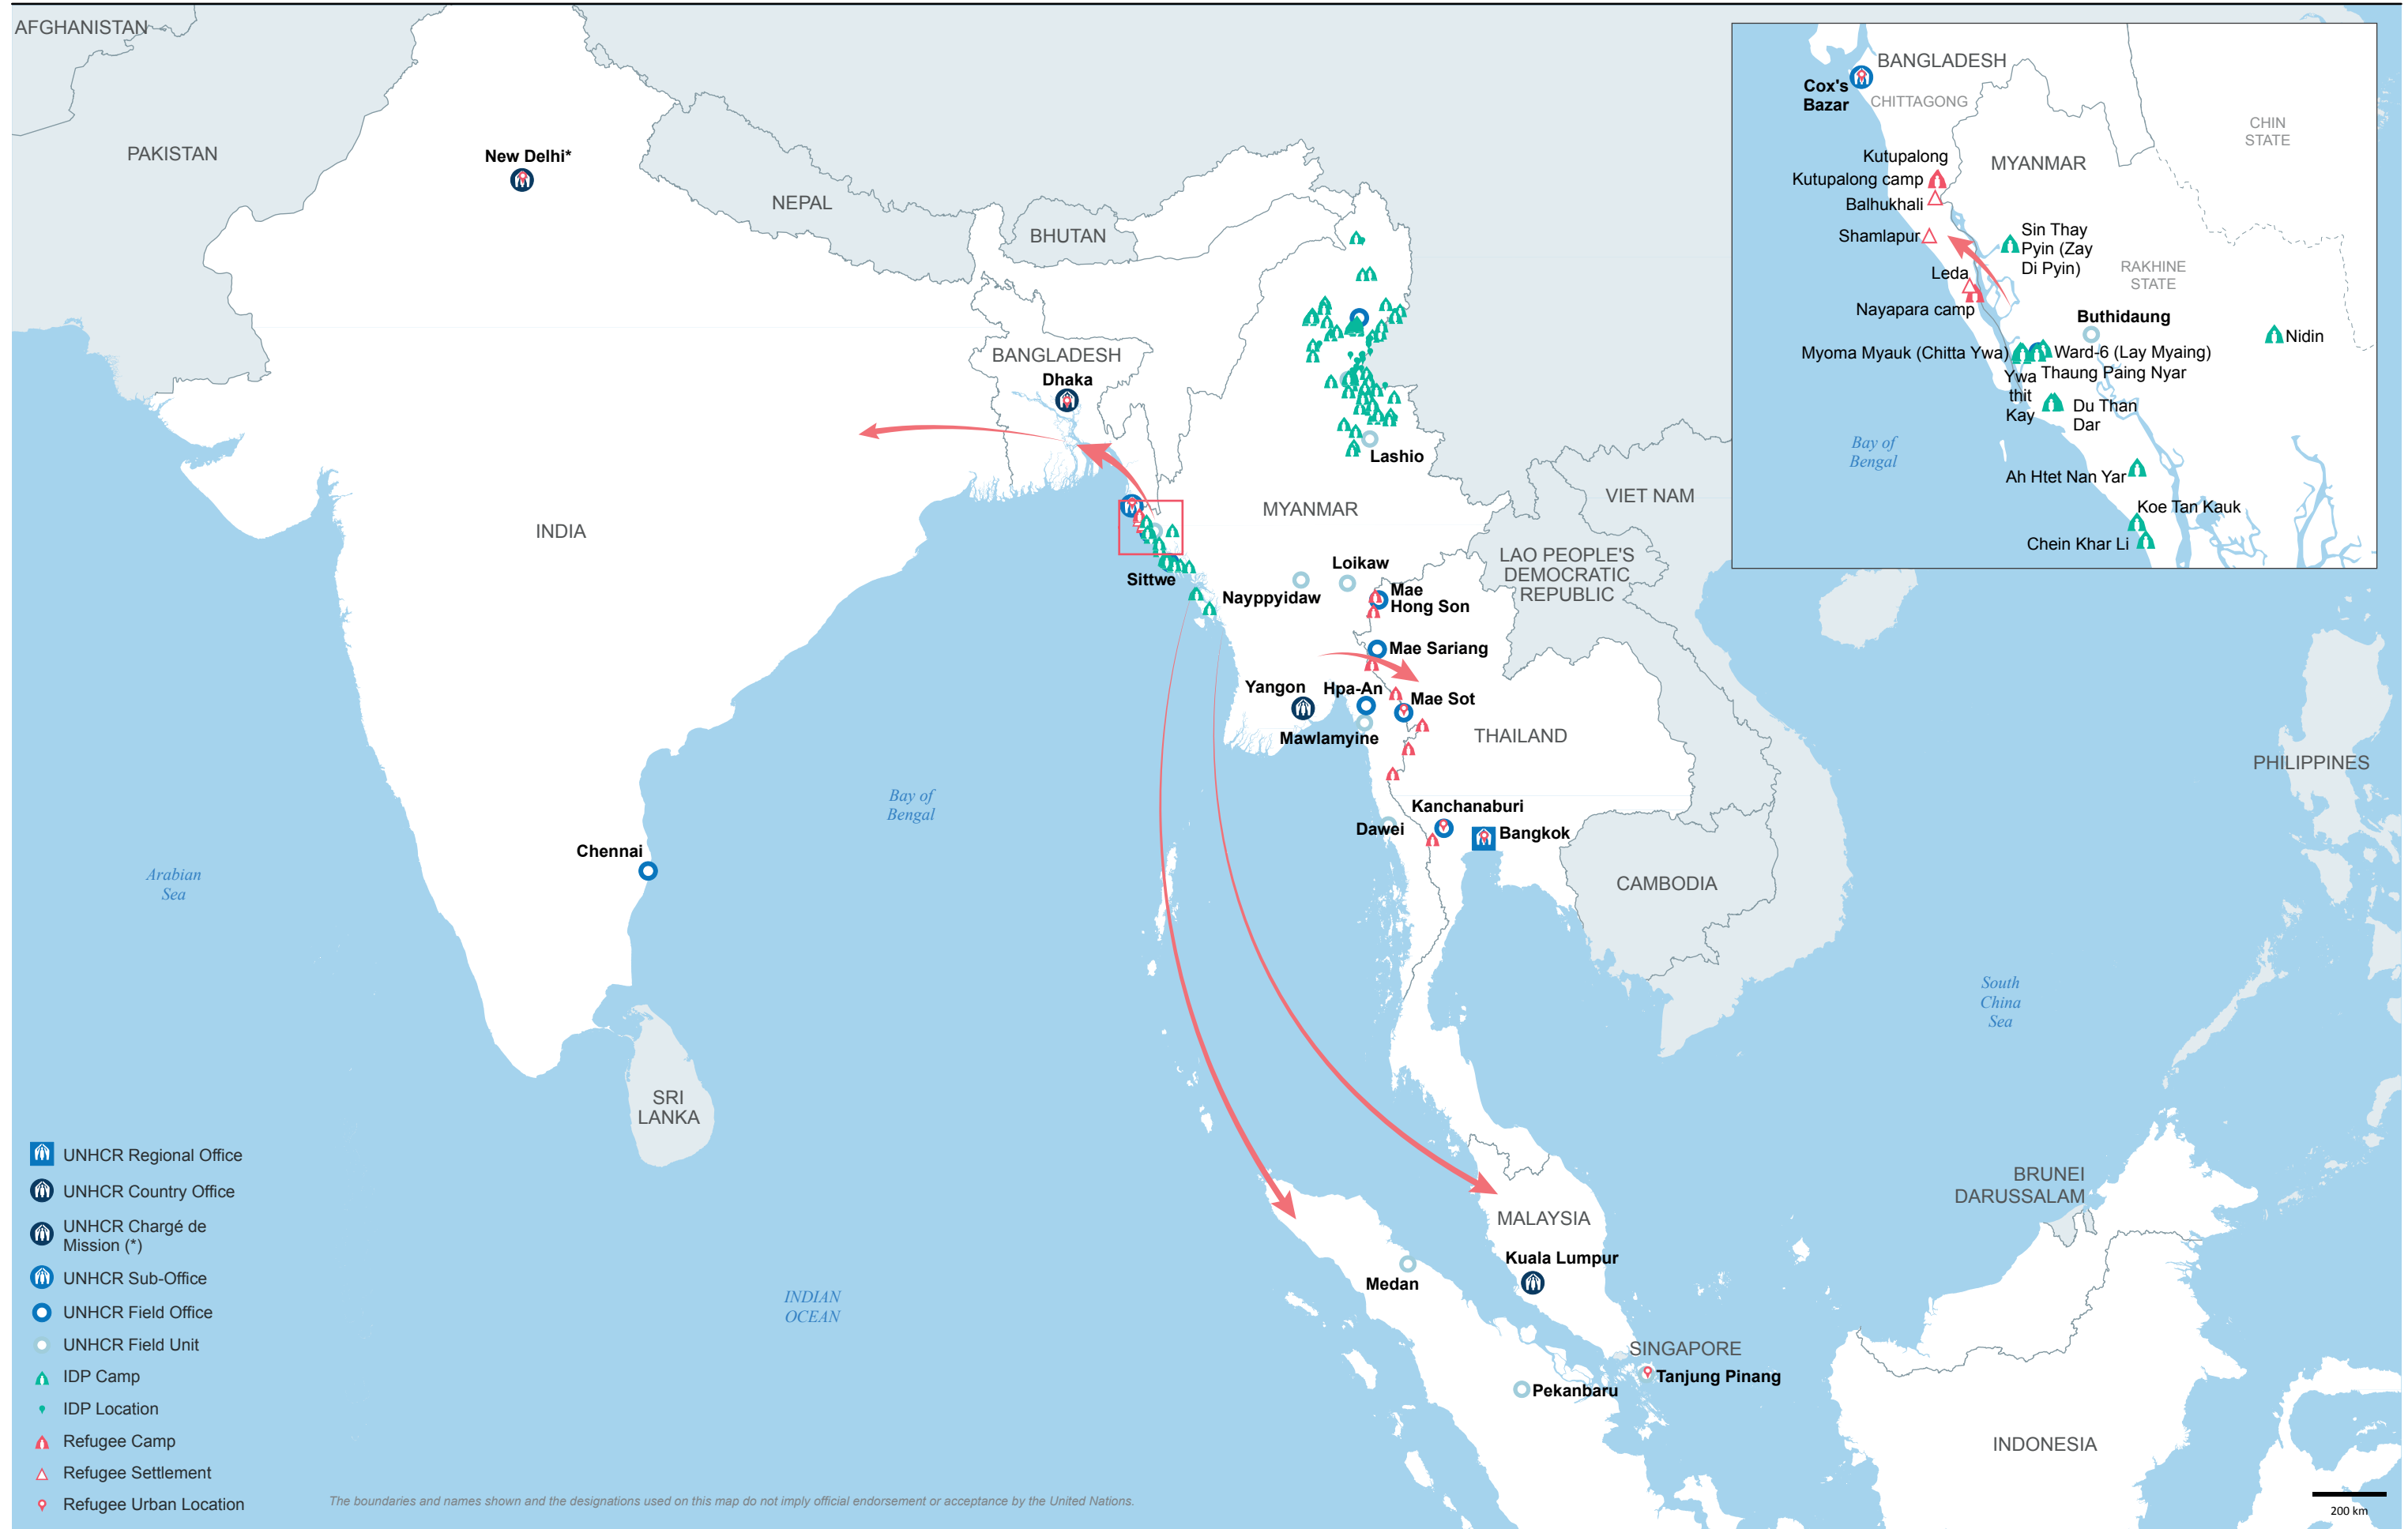

South Asia

Rohingya Refugee movements from Myanmar

as of 04 Sep 2017

The boundaries and names shown and the designations used on this map do not imply official endorsement or acceptance by the United Nations.

200 km