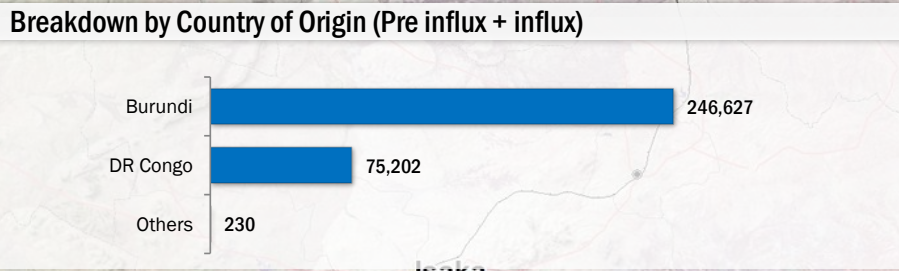

Total Number of Persons of Concern	322,059
Total Number of Biometrically Registered Refugees	258,569
Total Number of Registered Households	90,081
Total Number of Asylum Seekers	41,679
POC Awaiting Biometric Registration	143