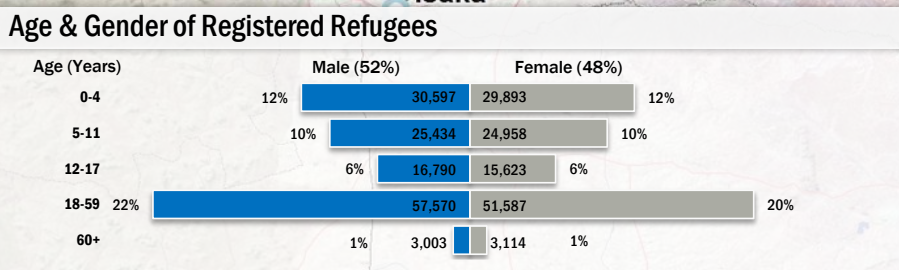

Total Number of Persons of Concern	322,059
Total Number of Biometrically Registered Refugees	258,569
Total Number of Registered Households	90,081
Total Number of Asylum Seekers	41,679
POC Awaiting Biometric Registration	143