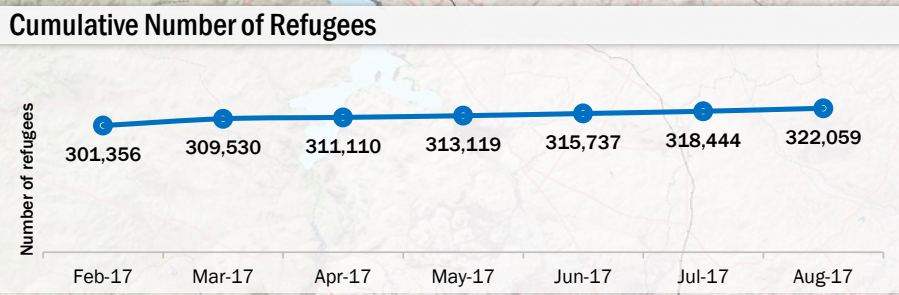

Total Number of Persons of Concern	322,059
Total Number of Biometrically Registered Refugees	258,569
Total Number of Registered Households	90,081
Total Number of Asylum Seekers	41,679
POC Awaiting Biometric Registration	143