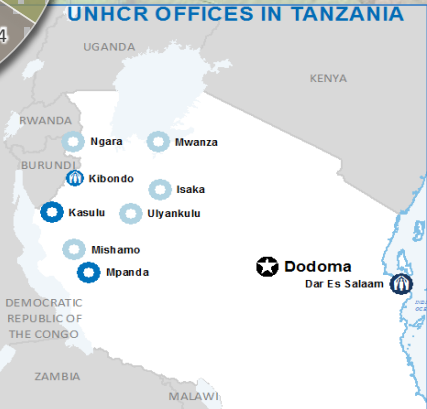

1. **UNHCR OFFICES IN TANZANIA**
2. ★ Capital
   - 🏠 UNHCR Country Office
   - 🏢 UNHCR Sub Office
   - 📍 UNHCR Field Office
   - 🏠 UNHCR Field Unit
   - 🏠 Refugee Camp
   - 🏠 Refugee Settlement
   - 🏠 Refugee Reception Centre
   - 🏠 Refugee Transit Centre
   - 🏠 Gvnmnt Official Reception Centre
   - 🌐 International Boundary
   - ⋯ Region Boundary
   - 🛣 Main Road
   - 🚊 Railroad
   - 🌳 National Park / Game Reserve

Total Number of Persons of Concern	322,059
Total Number of Biometrically Registered Refugees	258,569
Total Number of Registered Households	90,081
Total Number of Asylum Seekers	41,679
POC Awaiting Biometric Registration	143

Background information

The current Burundi refugee situation in Tanzania began late April 2015. The months that followed saw a high number of persons of concern arriving in Tanzania. Prior to allocating new camp site by the Government of Tanzania, the population was temporarily hosted in Nyarugusu camp, which was already host to 65,000 other persons of concern, mainly DR Congolese. The camp quickly ran out of capacity to host the new population, prompting the opening of a new camp, Nduta, in Kibondo district on 05-Oct-2015. Nduta's capacity was put at 60,000. Another camp, Mtendeli in Kakonko district, was also opened and began officially receiving refugees from Burundi on 14-Jan-2016. By September 2016, Mtendeli reached its full capacity of 50,000. The next month Nduta camp was re-opened to receive newly arriving refugees from Burundi; while all other nationals entering Tanzania to seek asylum are hosted in Nyarugusu camp.

* 63,347 persons of concern pre-Burundi crisis, 80,847 New Arrivals from mainly Burundi and DR Congo

This document is prepared by UNHCR The UN Refugee Agency