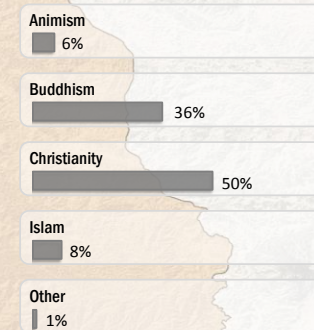

## Total Verified Refugee Population\*

**99,946**

\* Verification Exercise conducted from Jan-Apr 2015 and subsequent data changes to-date

Registered population	<b>49,818</b>
Unregistered population	<b>50,128</b>

## Religion