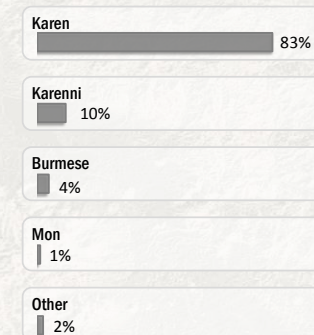

Main States/Regions of Origin

Based on registered refugee population

Total Verified Refugee Population*

99,946

* Verification Exercise conducted from Jan-Apr 2015 and subsequent data changes to-date

Registered population	49,818
Unregistered population	50,128

Religion

Ethnicity

Age and Gender

Legend

- ▲ Temporary Shelter
- UNHCR Office