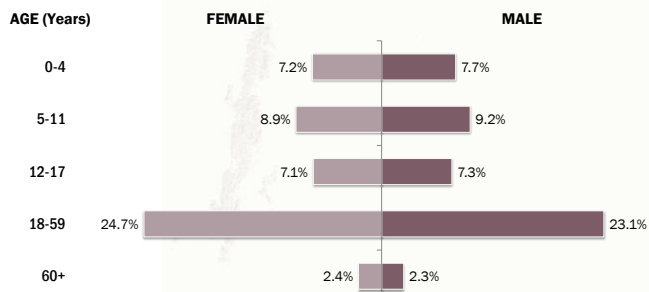

Age and Gender

Legend

- ▲ Temporary Shelter
- UNHCR Office