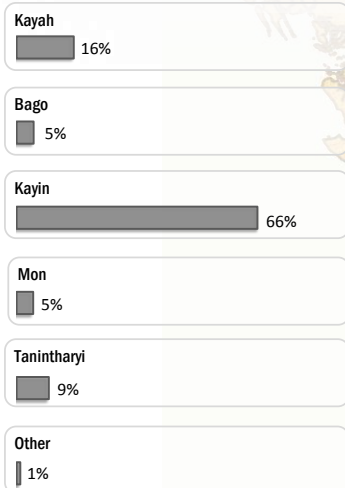

## Main States/Regions of Origin

Based on registered refugee population

## Total Verified Refugee Population\*

**99,946**

\* Verification Exercise conducted from Jan-Apr 2015 and subsequent data changes to-date

Registered population	<b>49,818</b>
Unregistered population	<b>50,128</b>