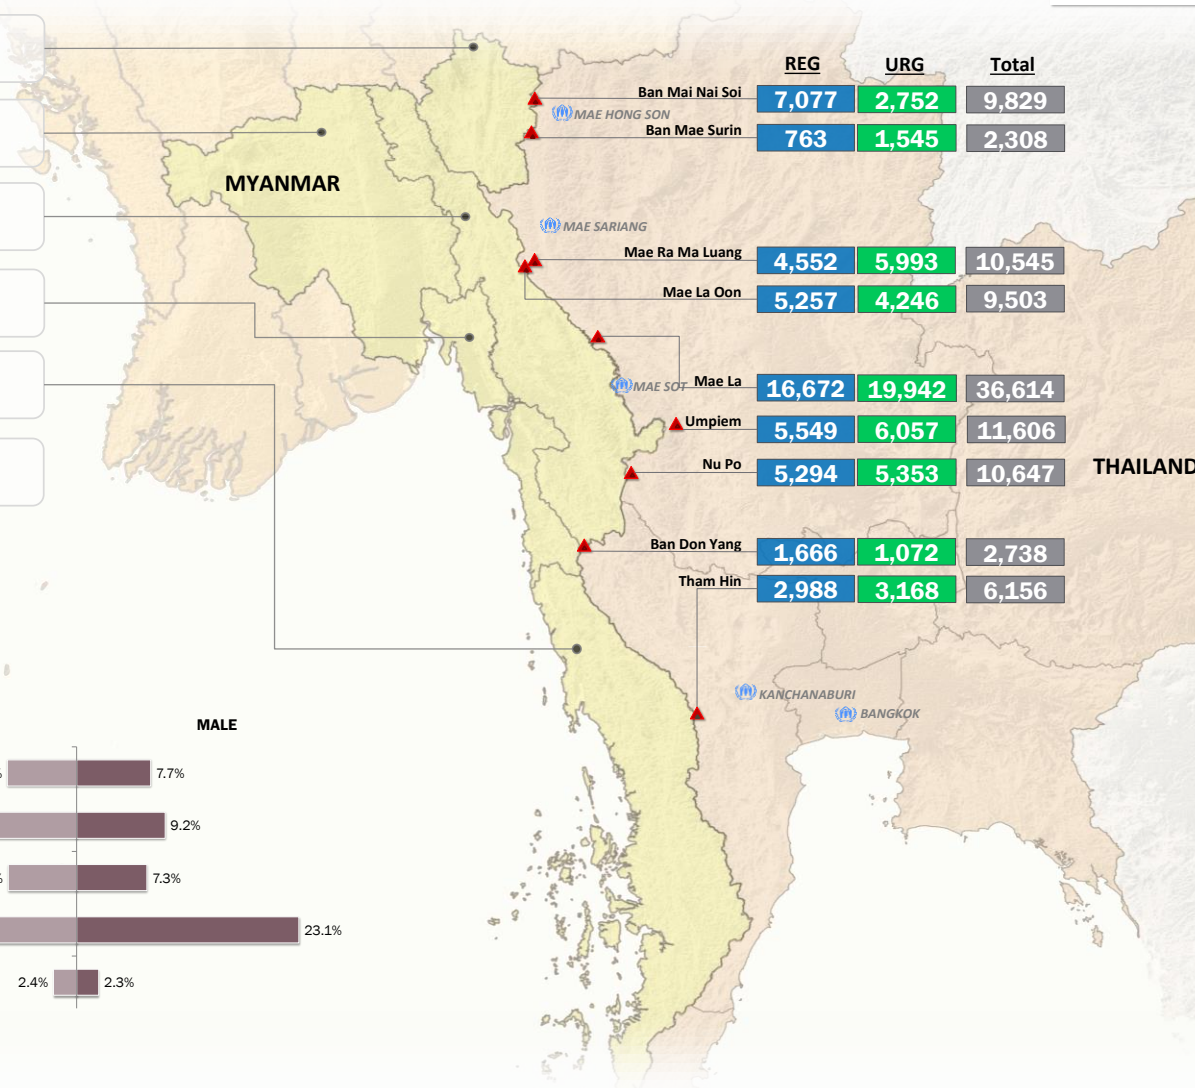

## Main States/Regions of Origin

Based on registered refugee population

## Total Verified Refugee Population\*

**99,946**

\* Verification Exercise conducted from Jan-Apr 2015 and subsequent data changes to-date

Registered population	<b>49,818</b>
Unregistered population	<b>50,128</b>

## Religion

## Ethnicity