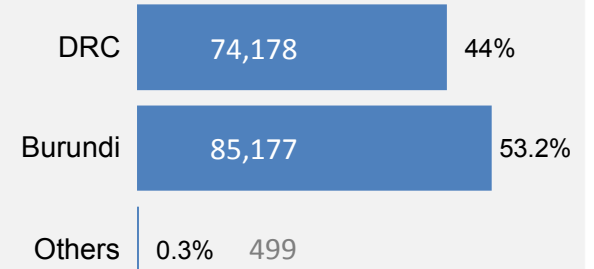

Rwanda

Population of Concern to UNHCR

as of 30th April 2017

Population Figures

Total Active 168,656

Refugees 159,854

Asylum Seekers 8,802
(Pending)

CoO Breakdown

Age Breakdown

Monthly Registration Trends