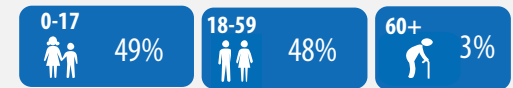

Age Breakdown