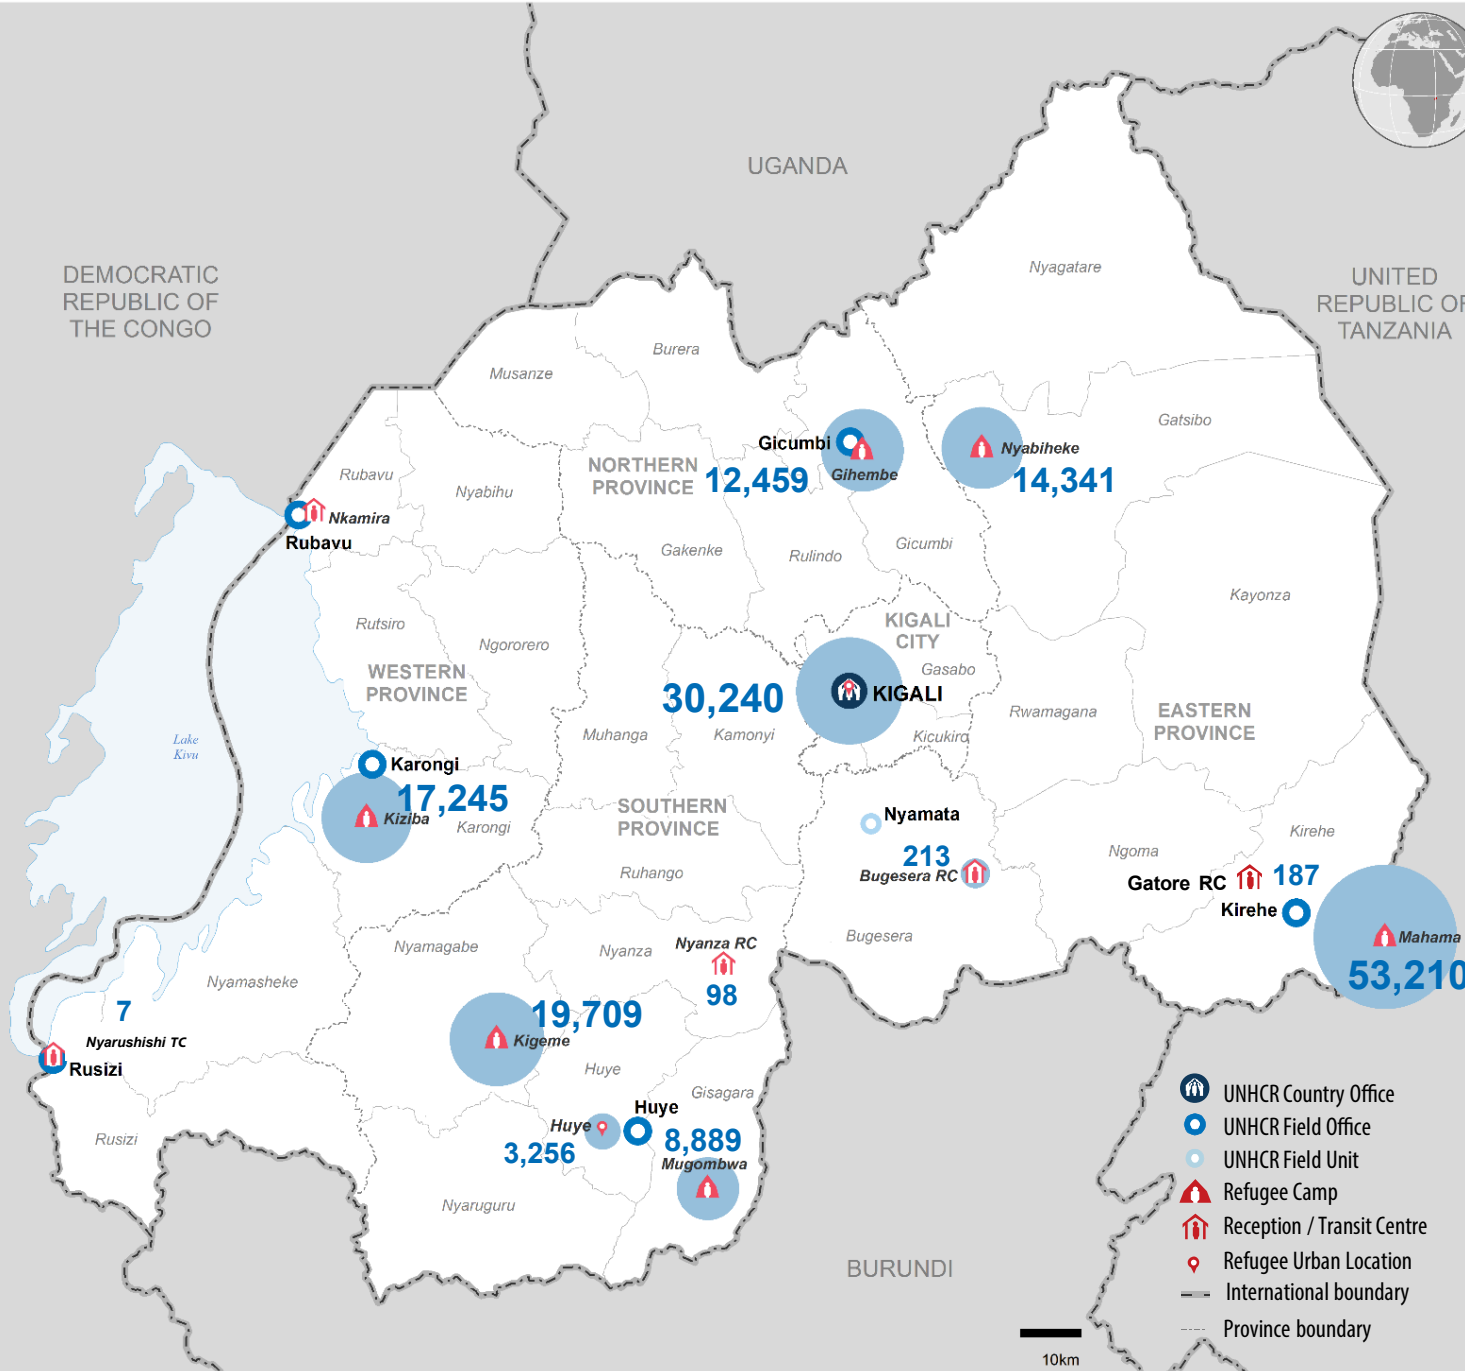

Rwanda

Population of Concern to UNHCR

as of 30th April 2017

Population Figures

Total Active 168,656

Refugees 159,854

Asylum Seekers 8,802
(Pending)

CoO Breakdown

Age Breakdown

Monthly Registration Trends