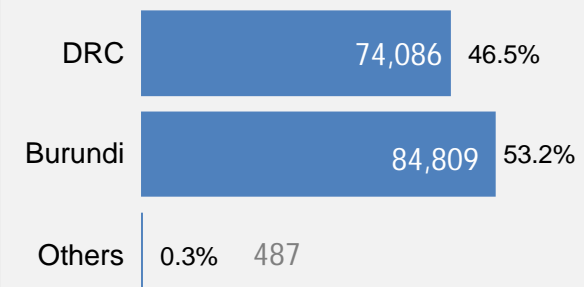

Population Figures

Total 168,184

Refugees 159,382

Asylum Seekers 8,802
(Pending)

CoO Breakdown

Age Breakdown

Monthly Registration Trends