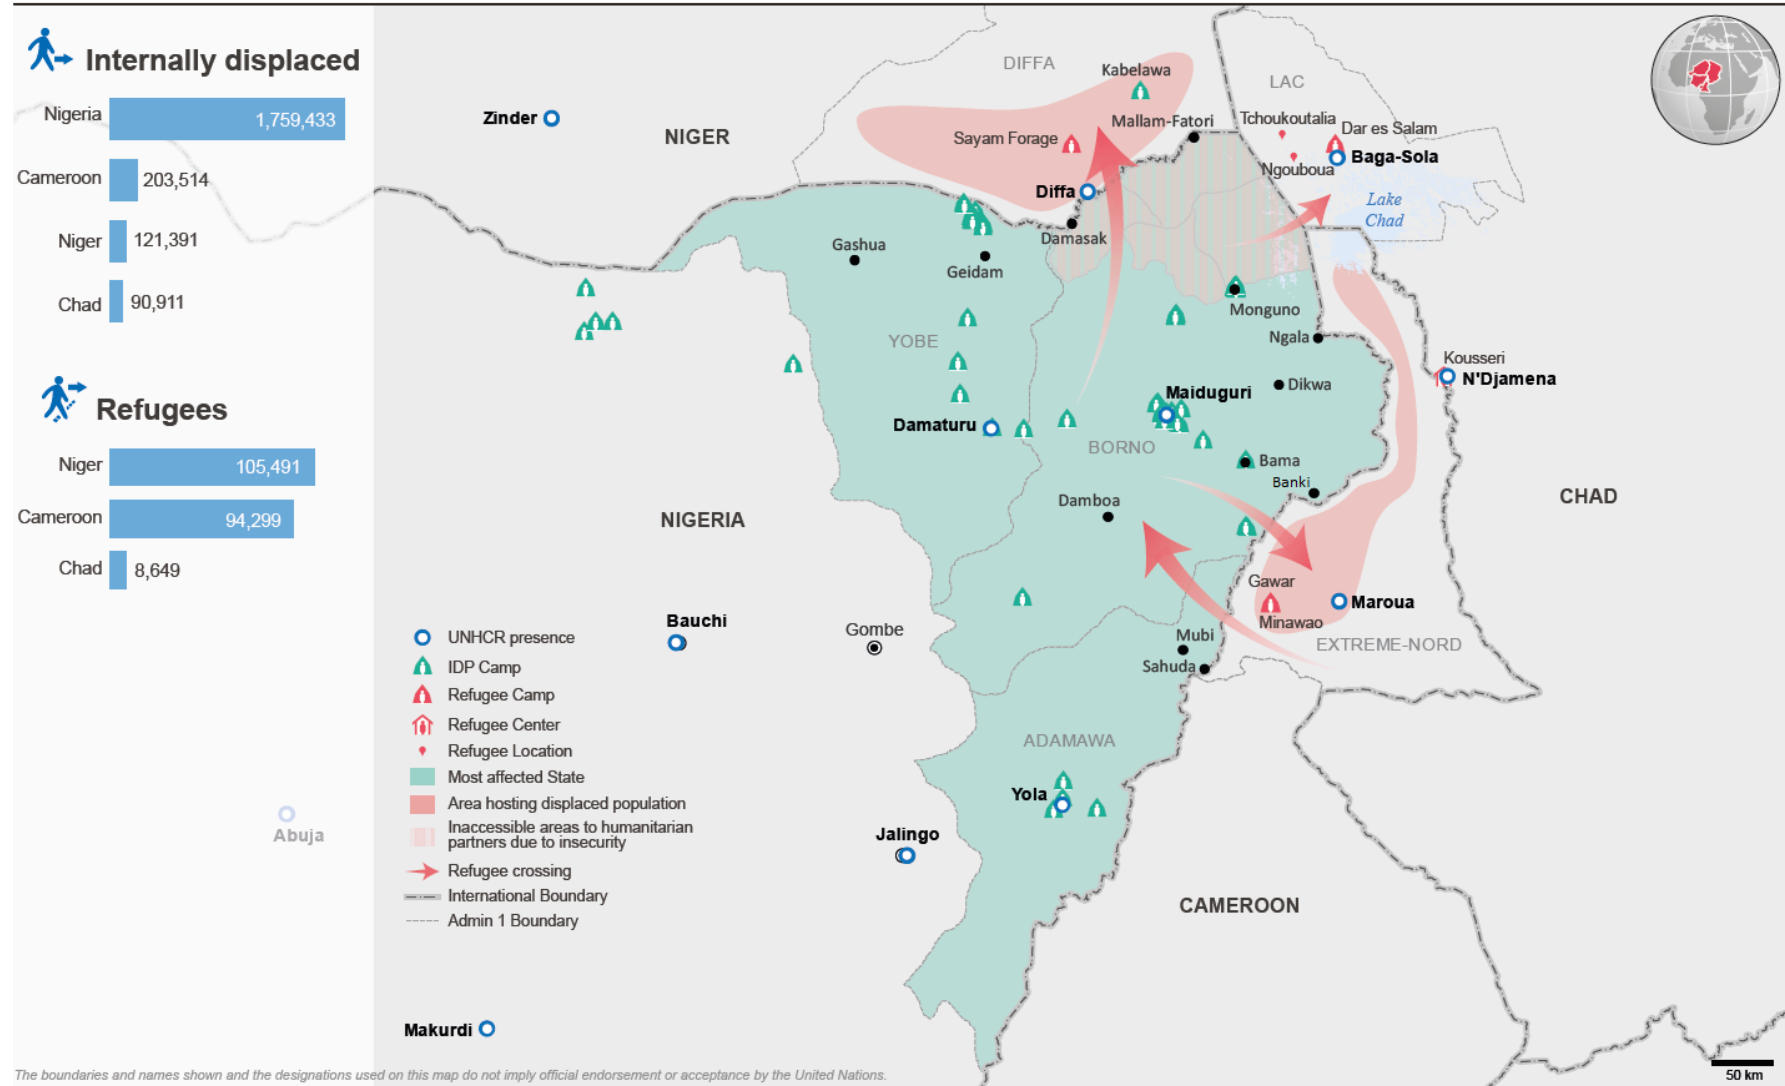

# NIGERIA SITUATION

## Populations forcibly displaced by the insurgency in the Lake Chad Basin Region

As of 30 April 2017 or latest figures available

The boundaries and names shown and the designations used on this map do not imply official endorsement or acceptance by the United Nations.

Creation date: 02 May 2017 Sources: UNHCR Feedback: [mapping@unhcr.org](mailto:mapping@unhcr.org)