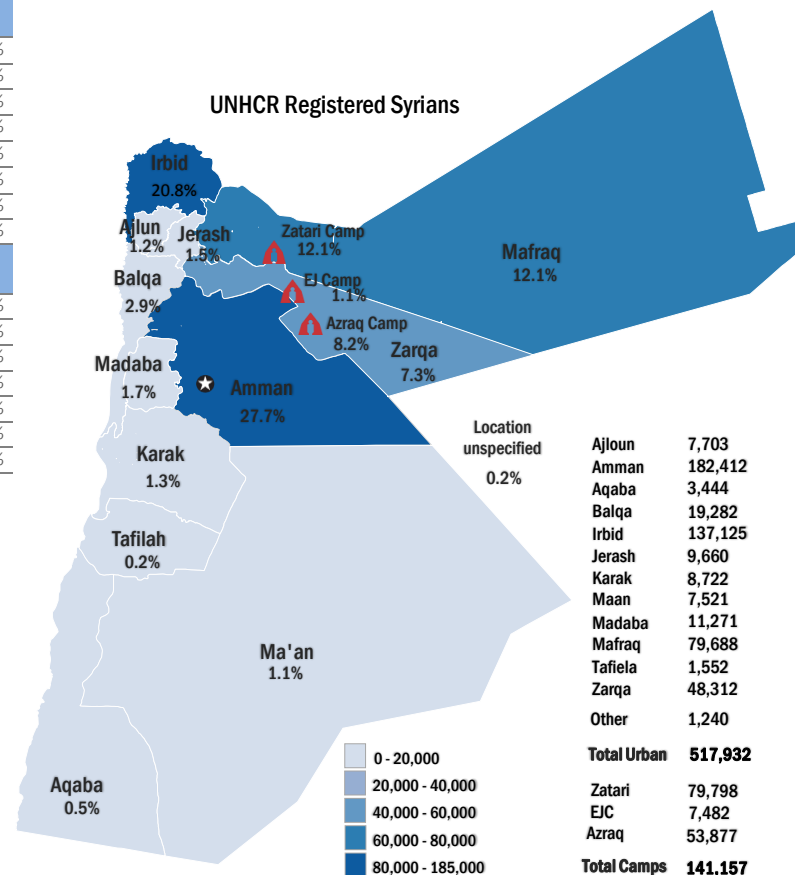

UNHCR Registered Syrians

Ajloun	7,703
Amman	182,412
Aqaba	3,444
Balqa	19,282
Irbid	137,125
Jerash	9,660
Karak	8,722
Maan	7,521
Madaba	11,271
Ma'raq	79,688
Tafiela	1,552
Zarqa	48,312
Other	1,240
Total Urban	517,932
Zatari	79,798
EJC	7,482
Azraq	53,877
Total Camps	141,157