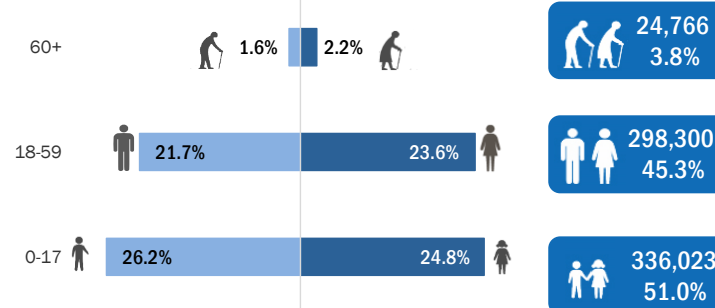

Age-Gender Breakdown

Place of Origin

Place of Origin	Count	%
Dar'a	275,987	41.9%
Homs	104,890	15.9%
Rural Damascus	78,278	11.9%
Aleppo	66,970	10.2%
Damascus	49,187	7.5%
Hama	33,974	5.2%
Ar-raqqa	16,455	2.5%
Idleb	10,837	1.6%
Deir-ez-zor	6,529	1.0%
Al-hasakeh	5,195	0.8%
Quneitra	2,826	0.4%
As-sweida	1,508	0.2%
Lattakia	1,326	0.2%
Tartous	368	0.1%
Other	4,759	0.7%

Specific Needs

Specific Needs	Count	%
Child at risk	47,929	7.3%
Serious medical condition	45,491	6.9%
Specific legal and physical protection needs	40,013	6.1%
Single parent	21,223	3.2%
Woman at risk	19,392	2.9%
Disability	18,851	2.9%
Older person at risk	5,922	0.9%
Unaccompanied or separated child	4,201	0.6%
Total	203,022	30.8%

* An individual can have more than one specific need

Arrivals

Year	Count	%
Pre-2011	33,133	5.0%
2011	22,552	3.4%
2012	170,333	25.8%
2013	292,965	44.4%
2014	80,369	12.2%
2015	33,376	5.1%
2016	43,865	6.7%
2017	5,048	0.8%

Registration Trend

Year	Count	%
2011	2,360	0.2%
2012	129,339	12.6%
2013	665,199	65.0%
2014	121,384	11.9%
2015	41,033	4.0%
2016	53,624	5.2%
2017	10,519	1.0%