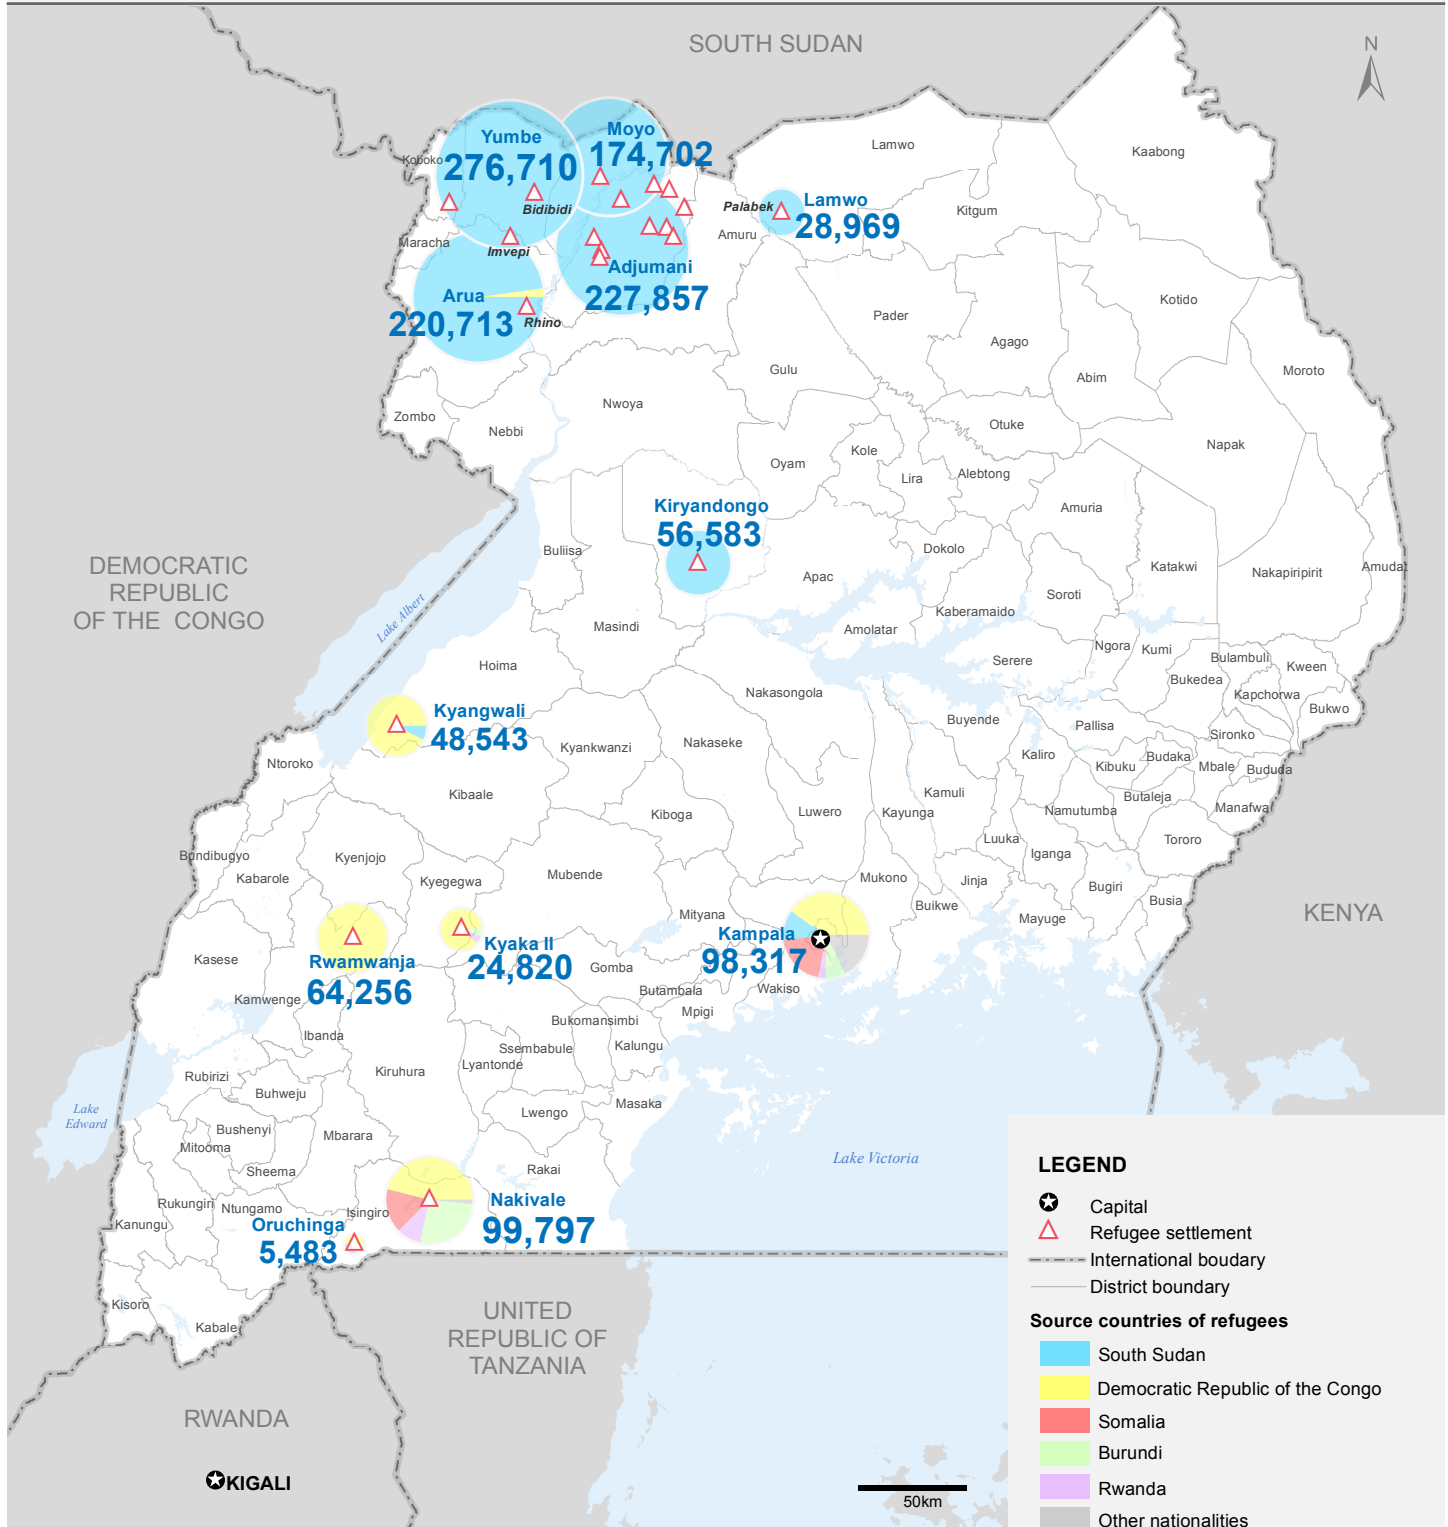

UGANDA

Refugees and asylum-seekers

as of 01 August 2017

KEY FIGURES

1,326,750

total refugees and asylum-seekers

1,170,672

bio-metrically registered

156,078

pending bio-metric registration*

COUNTRIES OF ORIGIN

REFUGEE LOCATIONS

LEGEND

- ★ Capital
- △ Refugee settlement
- International boundary
- District boundary

Source countries of refugees

- South Sudan
- Democratic Republic of the Congo
- Somalia
- Burundi
- Rwanda
- Other nationalities

The boundaries and names shown and the designations used on this map do not imply official endorsement or acceptance by the United Nations.