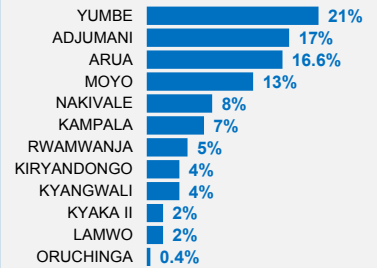

UGANDA

Refugees and asylum-seekers

as of 01 August 2017

KEY FIGURES

1,326,750

total refugees and asylum-seekers

1,170,672

bio-metrically registered

156,078

pending bio-metric registration*

COUNTRIES OF ORIGIN

REFUGEE LOCATIONS

LEGEND

- ★ Capital
- △ Refugee settlement
- International boundary
- District boundary

Source countries of refugees

- South Sudan
- Democratic Republic of the Congo
- Somalia
- Burundi
- Rwanda
- Other nationalities