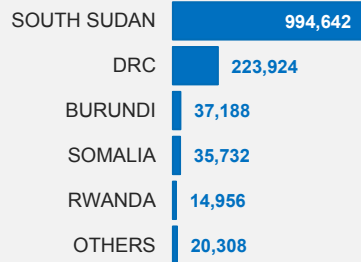

UGANDA

Refugees and asylum-seekers

as of 01 August 2017

KEY FIGURES

1,326,750

total refugees and asylum-seekers

1,170,672

bio-metrically registered

156,078

pending bio-metric registration*

COUNTRIES OF ORIGIN

REFUGEE LOCATIONS

LEGEND

- ★ Capital
- △ Refugee settlement
- International boundary
- District boundary

Source countries of refugees

- South Sudan
- Democratic Republic of the Congo
- Somalia
- Burundi
- Rwanda
- Other nationalities