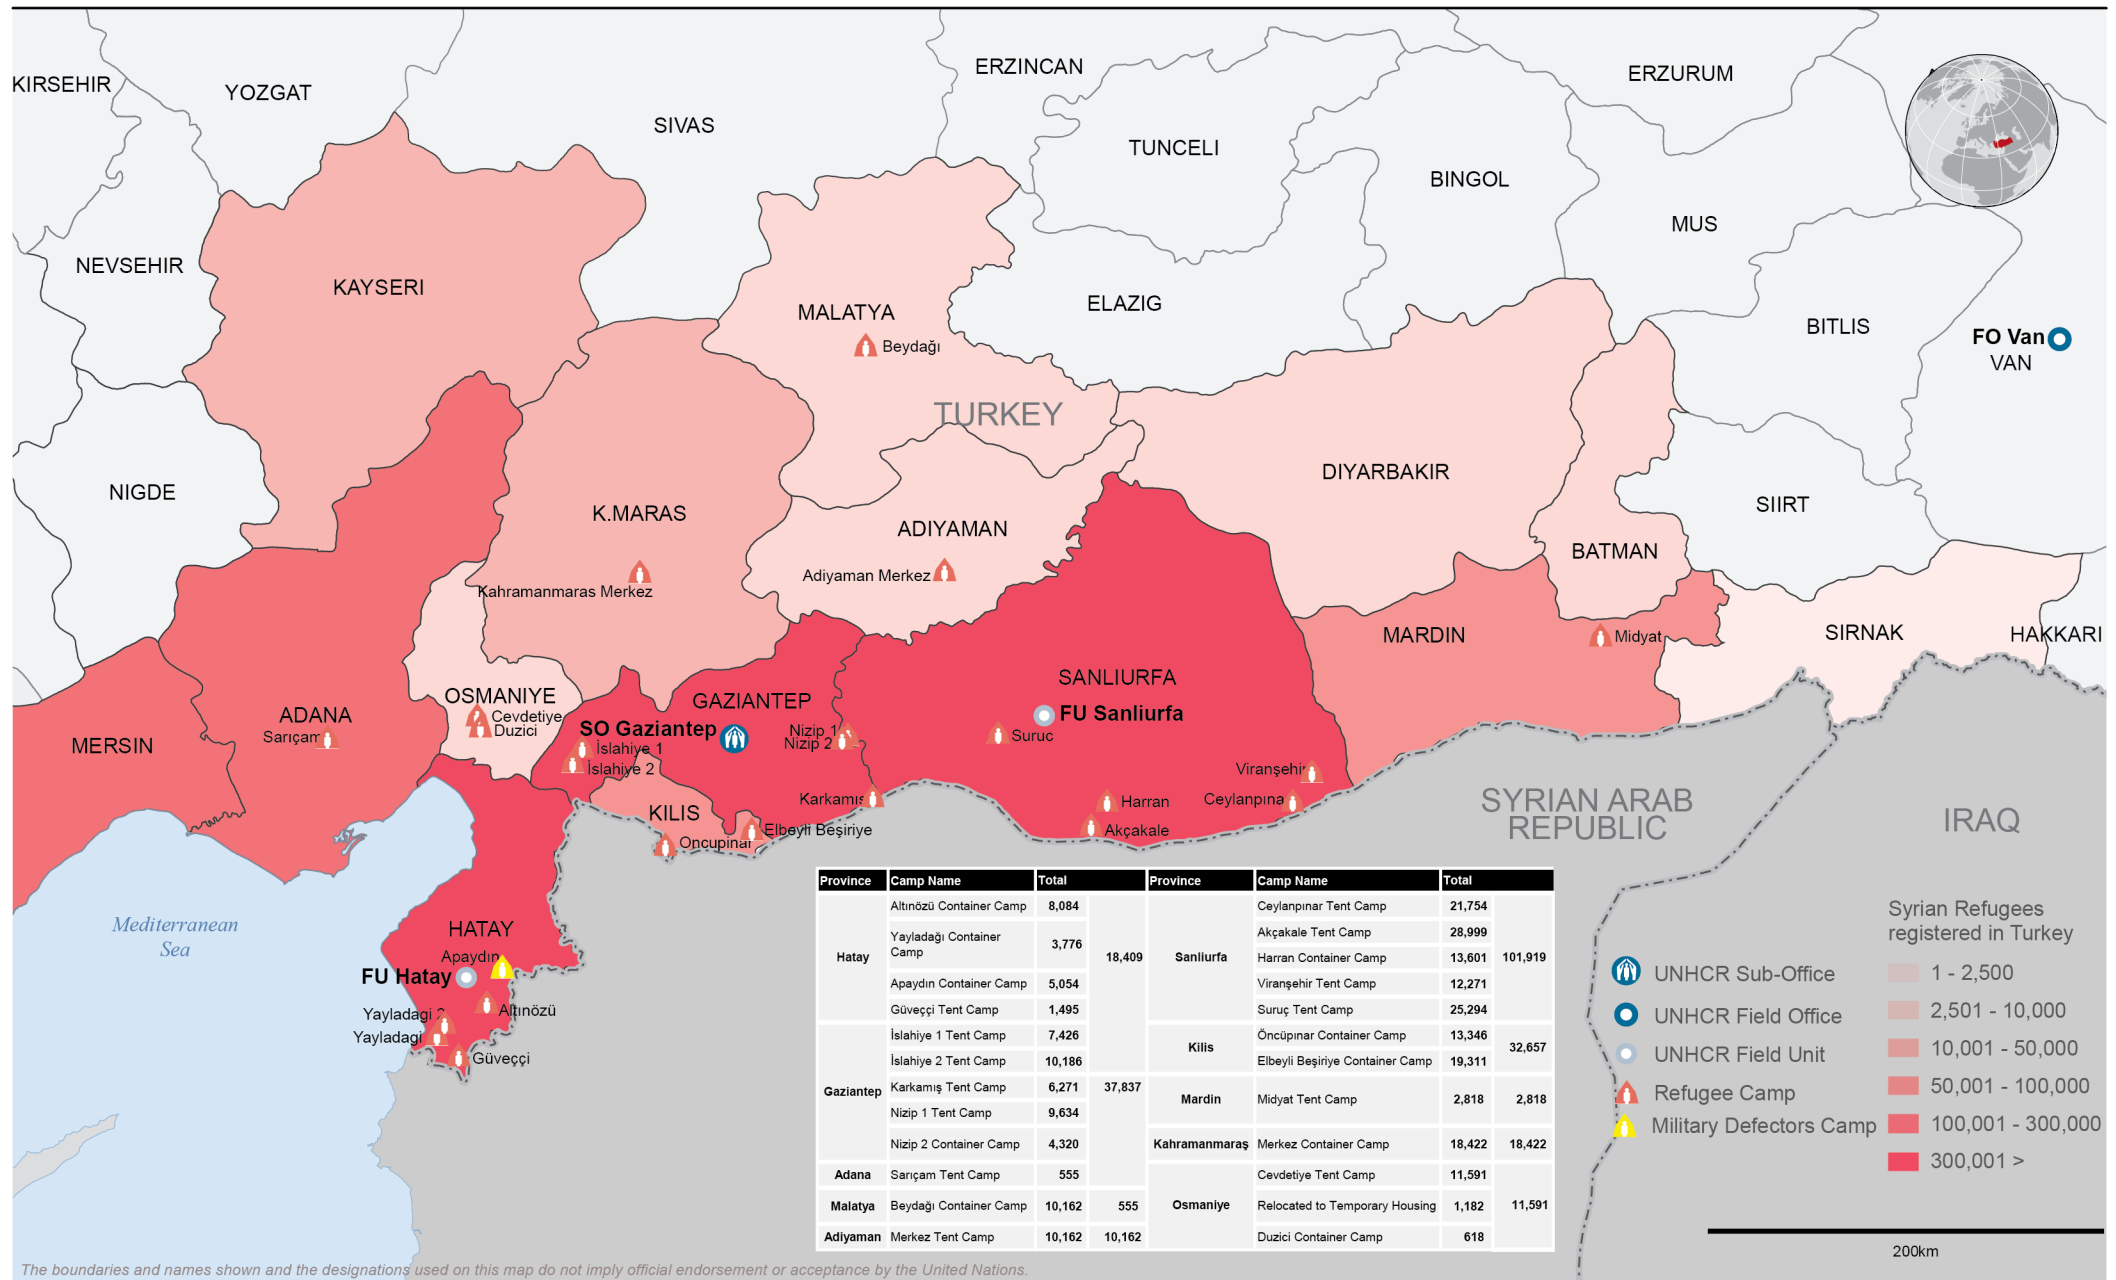

Turkey

Syrian Refugee Camps and Provincial Breakdown of Syrian Refugees Registered in South East Turkey

as of 03 July 2017

The boundaries and names shown and the designations used on this map do not imply official endorsement or acceptance by the United Nations.