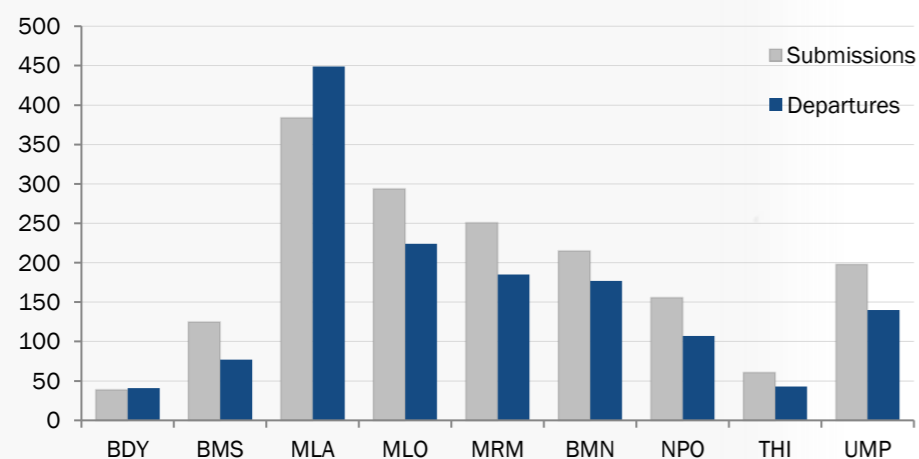

Resettlement of Myanmar Refugees from Temporary Shelters in Thailand

30 June 2017

Thailand Border Operation - Information Management Unit Mae Sot

Resettlement Figures 2005-2017

June

Total number of submissions **133,875**

Total number of departures **107,327**

Resettlement Progress in 2017

June

Total number of submissions **1,723**

Total number of departures **1,443**

Total Verified Refugee Population* **100,306**
June 2017

* Verification Exercise conducted from Jan-Apr 2015 and subsequent data changes to-date

Resettlement of Myanmar Refugees by location in 2017

Main destinations in 2017

Resettlement overview from 2005 - 2016 (in thousands)