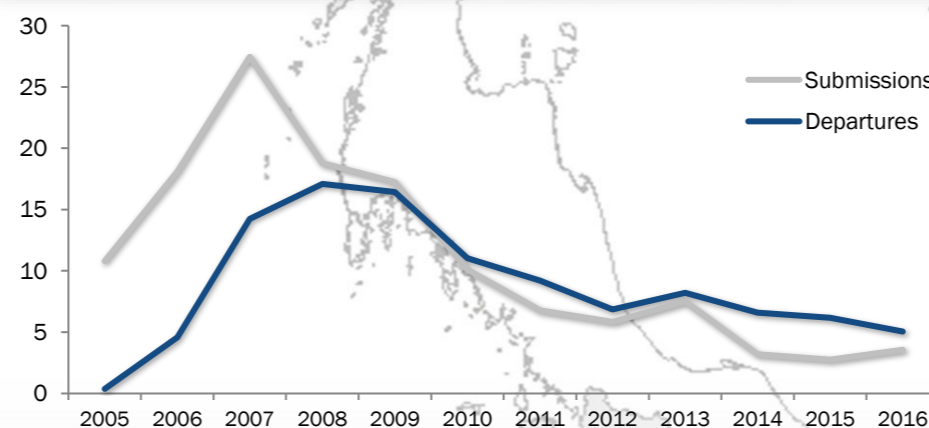

Total number of departures **107,327**

Resettlement Progress in 2017

June

Total number of submissions **1,723**

Total number of departures **1,443**

Total Verified Refugee Population* **100,306**
June 2017

* Verification Exercise conducted from Jan-Apr 2015 and subsequent data changes to-date

Resettlement of Myanmar Refugees by location in 2017

Main destinations in 2017

Resettlement overview from 2005 - 2016 (in thousands)