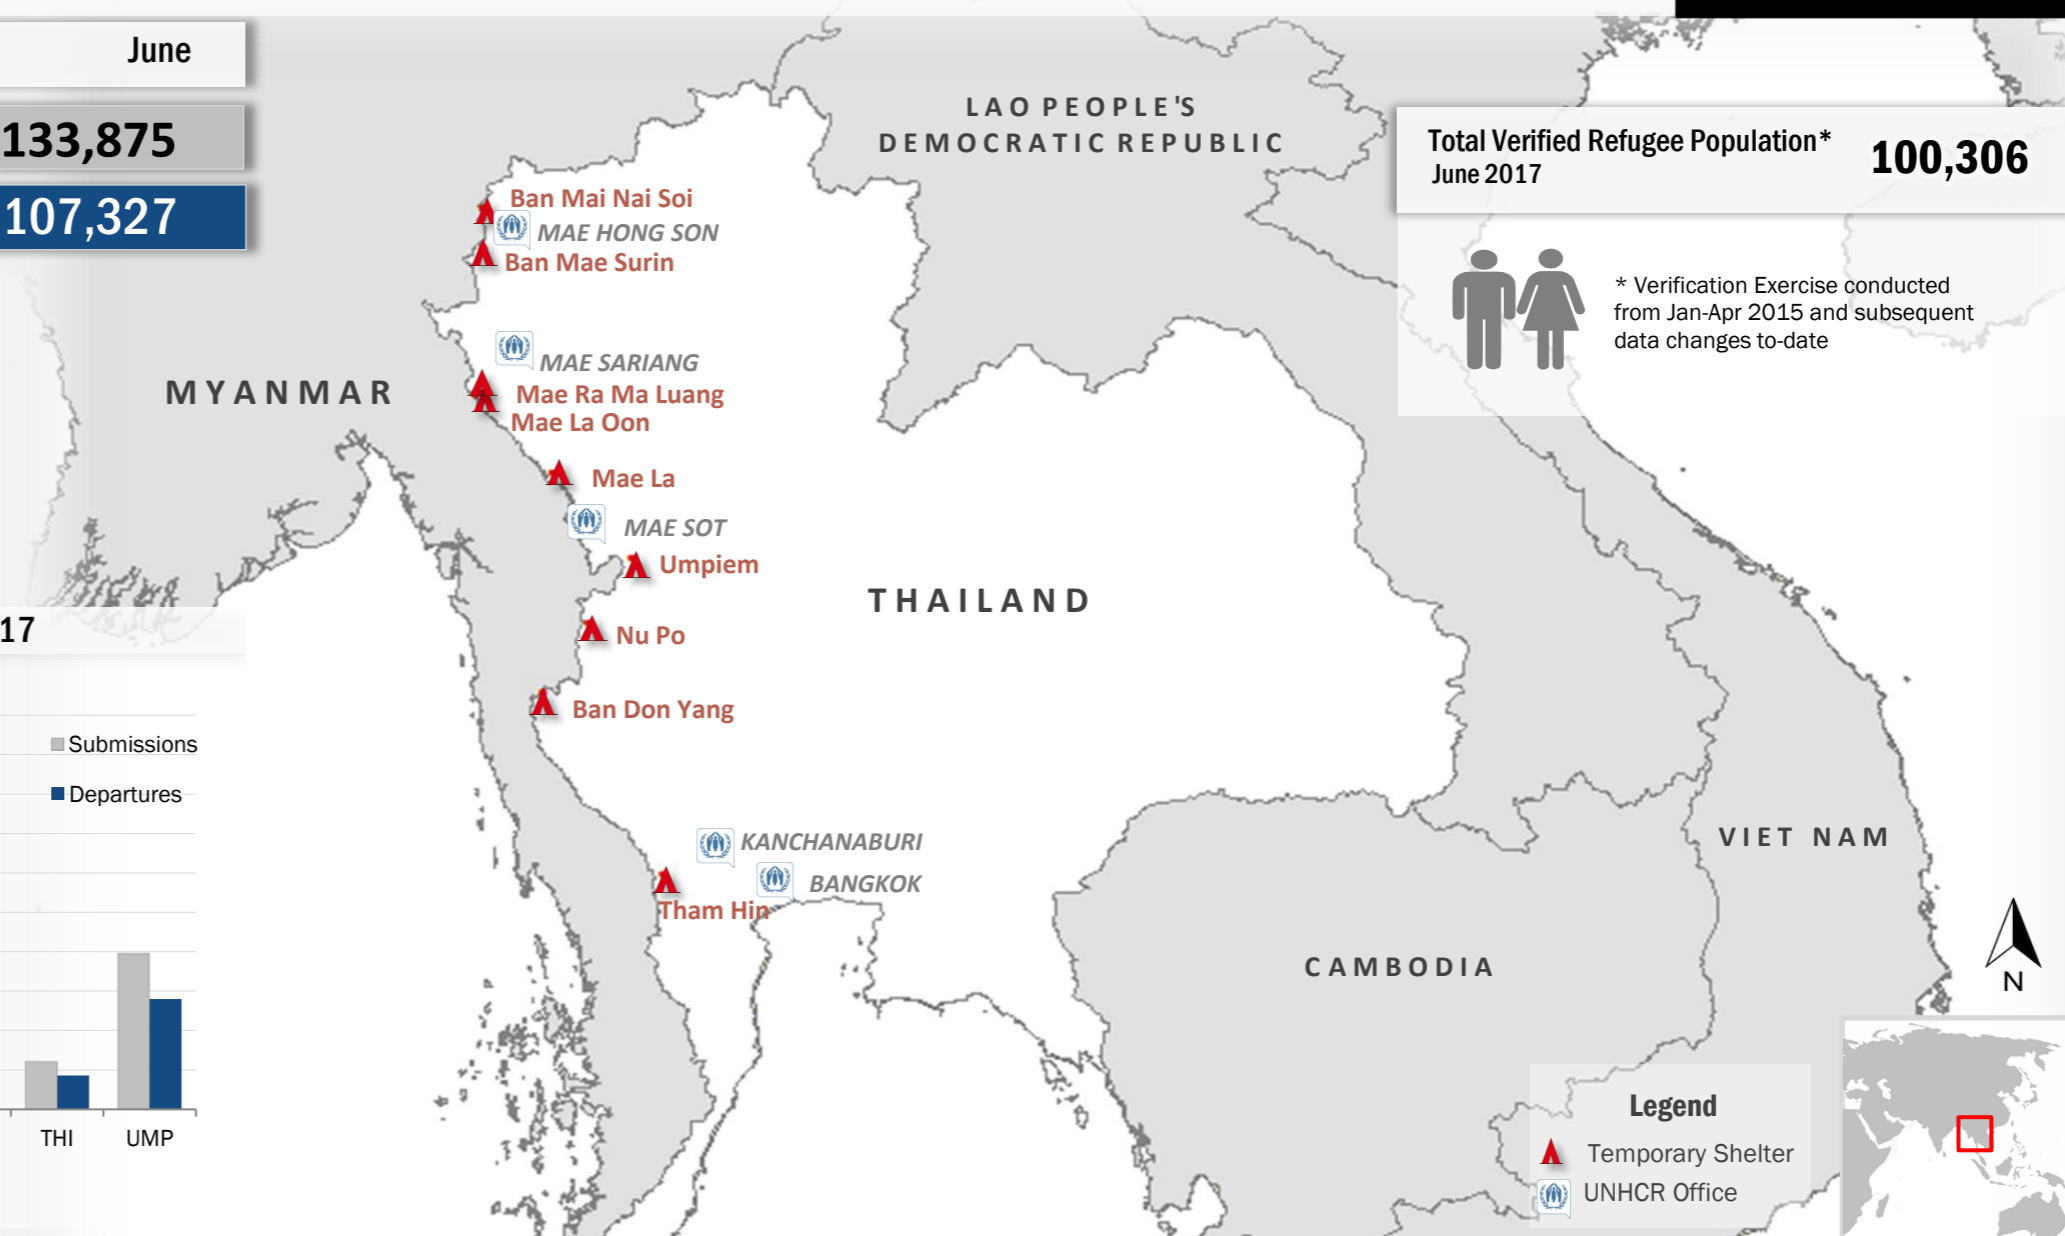

Resettlement of Myanmar Refugees from Temporary Shelters in Thailand

30 June 2017

Thailand Border Operation - Information Management Unit Mae Sot

Resettlement Figures 2005-2017

June

Total number of submissions **133,875**

Total number of departures **107,327**

Resettlement Progress in 2017

June

Total number of submissions **1,723**

Total number of departures **1,443**

Total Verified Refugee Population* **100,306**
June 2017

* Verification Exercise conducted from Jan-Apr 2015 and subsequent data changes to-date

Resettlement of Myanmar Refugees by location in 2017

Main destinations in 2017

Resettlement overview from 2005 - 2016 (in thousands)

Main destinations from 2005-2016

Source: UNHCR proGres database

For more information, contact: imumaesot@unhcr.org
www.commonservice.info