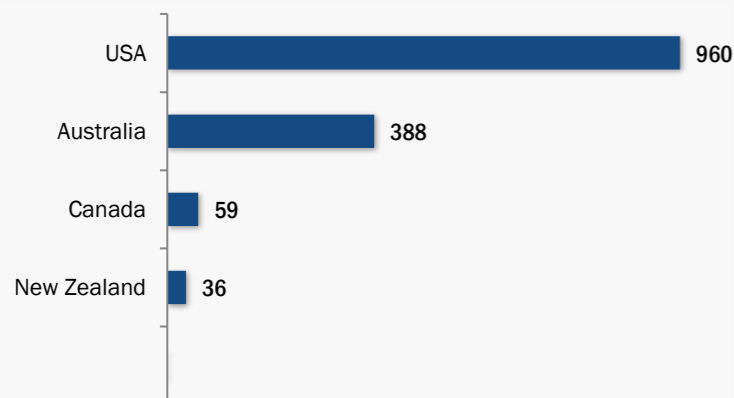

Resettlement of Myanmar Refugees from Temporary Shelters in Thailand

30 June 2017

Thailand Border Operation - Information Management Unit Mae Sot

Resettlement Figures 2005-2017

June

Total number of submissions **133,875**

Total number of departures **107,327**

Resettlement Progress in 2017

June

Total number of submissions **1,723**

Total number of departures **1,443**

Total Verified Refugee Population* **100,306**
June 2017

* Verification Exercise conducted from Jan-Apr 2015 and subsequent data changes to-date

Resettlement of Myanmar Refugees by location in 2017

Main destinations in 2017

Resettlement overview from 2005 - 2016 (in thousands)