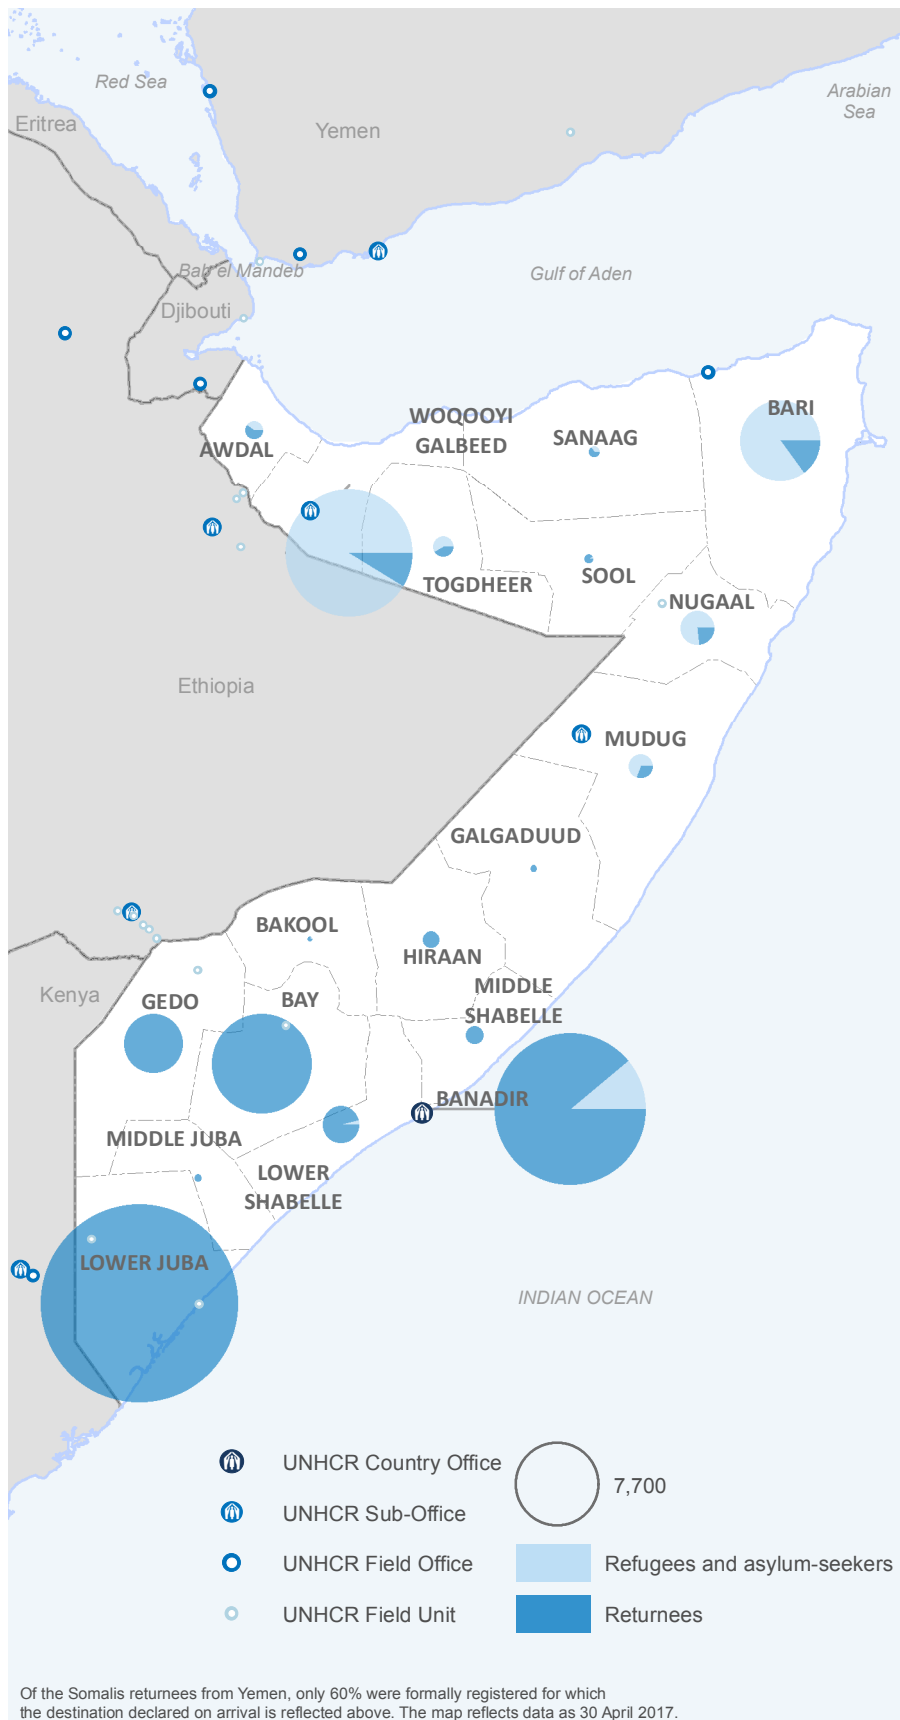

Refugee returnees (2014 - 2017)

The boundaries and names shown and the designations used on this map do not imply official endorsement or acceptance by the United Nations.