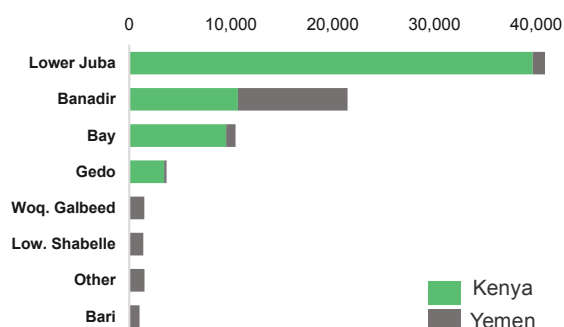

Somali returnees

Trends

Returns

	June MTD	May 2017	YTD 2017	All time
Kenya	971	3,158	27,730	67,618
Yemen	173	417	2,244	31,719
Other	-	9	221	323
Total	1,144	3,584	30,195	99,660