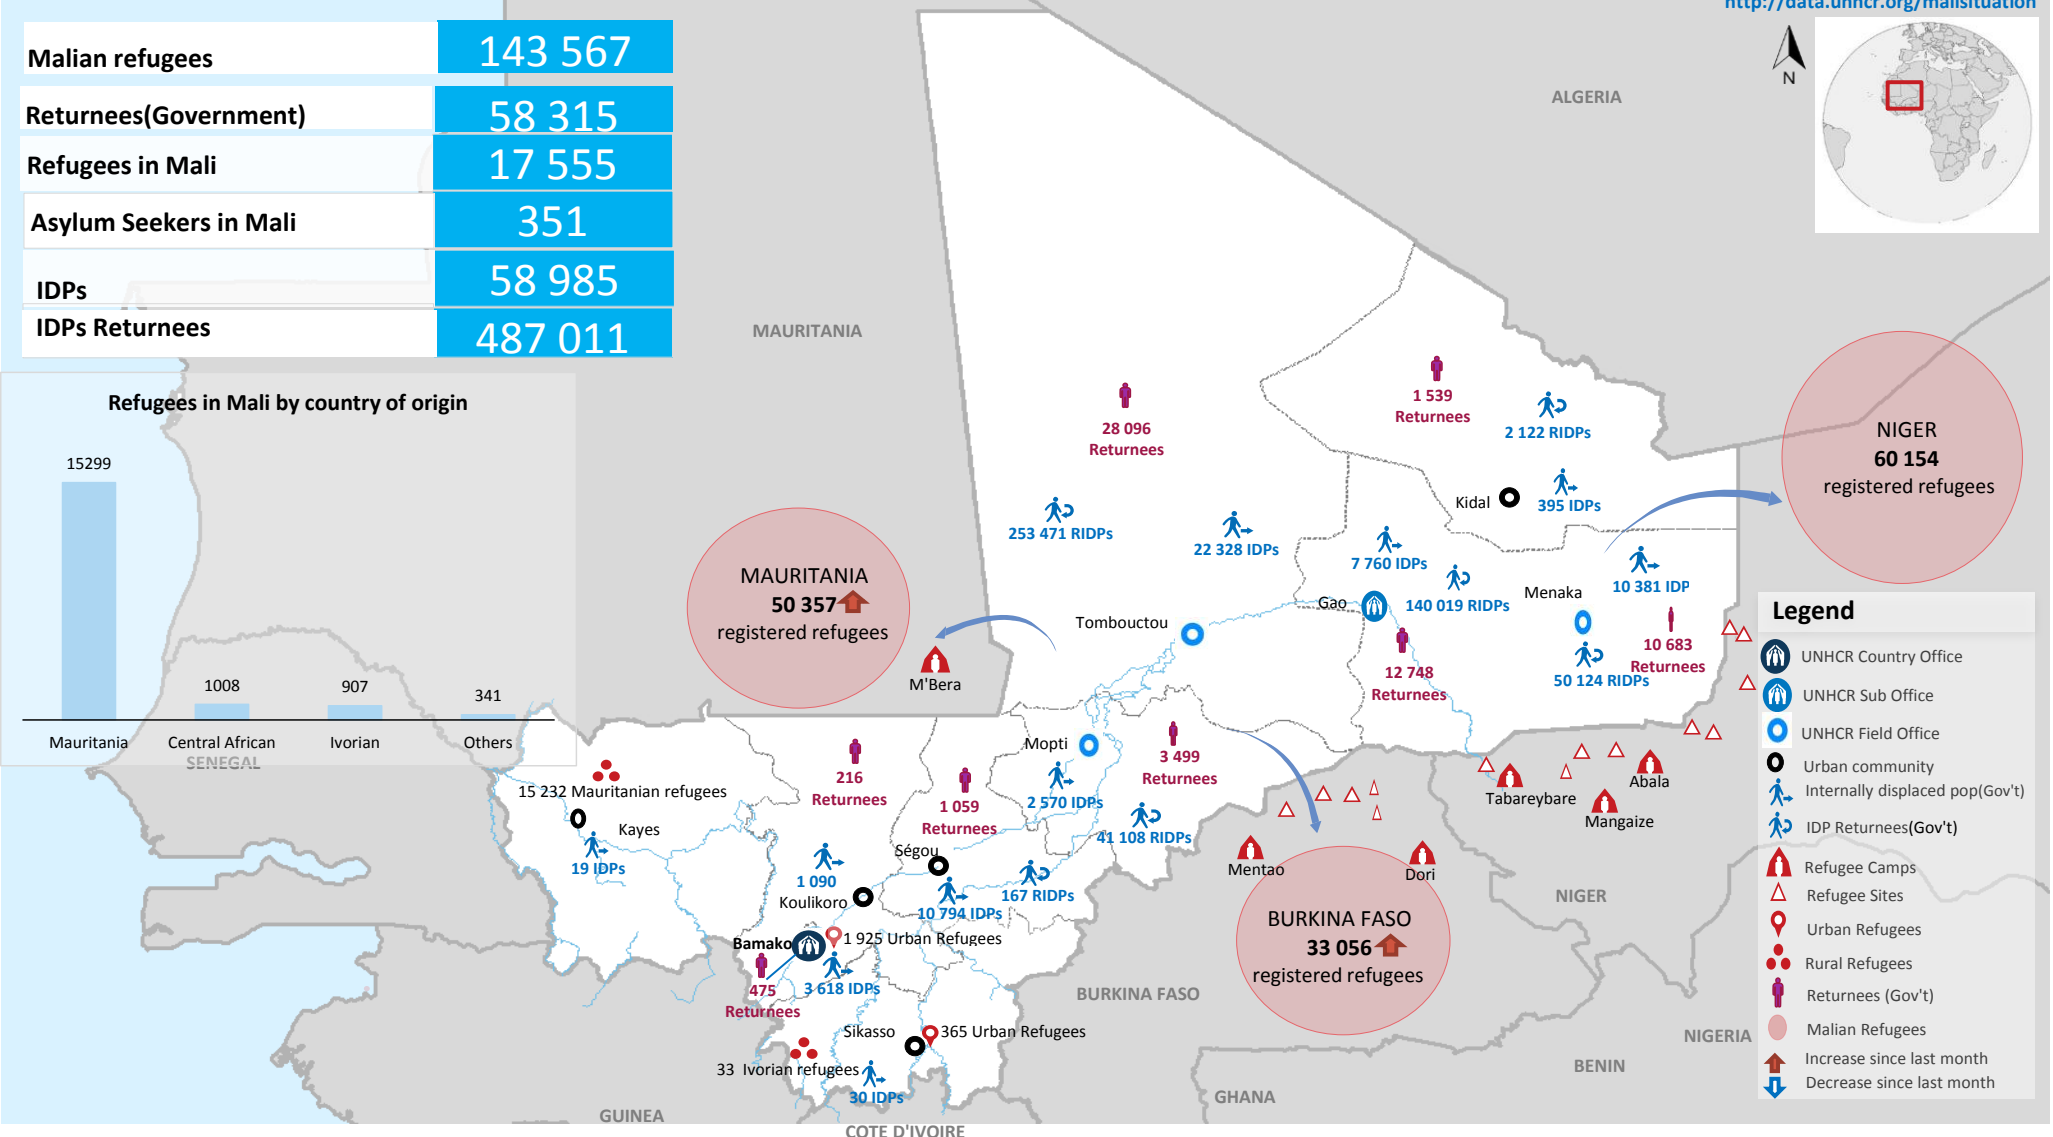

Mali: Refugees, returnees and Internally displaced populations

30 April 2017

<http://data.unhcr.org/malisituation>

Malian refugees	143 567
Returnees(Government)	58 315
Refugees in Mali	17 555
Asylum Seekers in Mali	351
IDPs	58 985
IDPs Returnees	487 011

MAURITANIA
50 357 ↑ registered refugees

NIGER
60 154 registered refugees

BURKINA FASO
33 056 ↑ registered refugees

* figures from Niger dated as of December 2016

For more information: kantet@unhcr.org
doren@unhcr.org