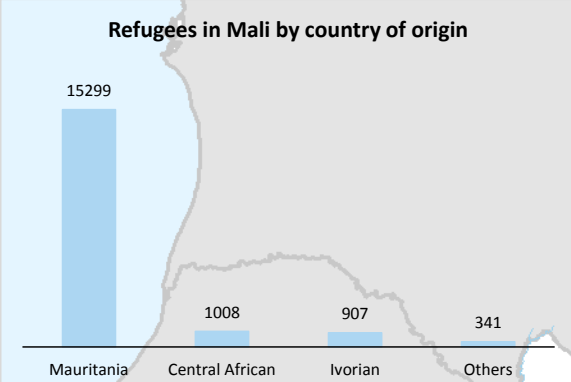

Mali: Refugees, returnees and Internally displaced populations

30 April 2017

<http://data.unhcr.org/malisituation>

Malian refugees	143 567
Returnees(Government)	58 315
Refugees in Mali	17 555
Asylum Seekers in Mali	351
IDPs	58 985
IDPs Returnees	487 011

MAURITANIA
50 357 ↑ registered refugees

NIGER
60 154 registered refugees

BURKINA FASO
33 056 ↑ registered refugees

* figures from Niger dated as of December 2016

For more information: kantet@unhcr.org
doren@unhcr.org