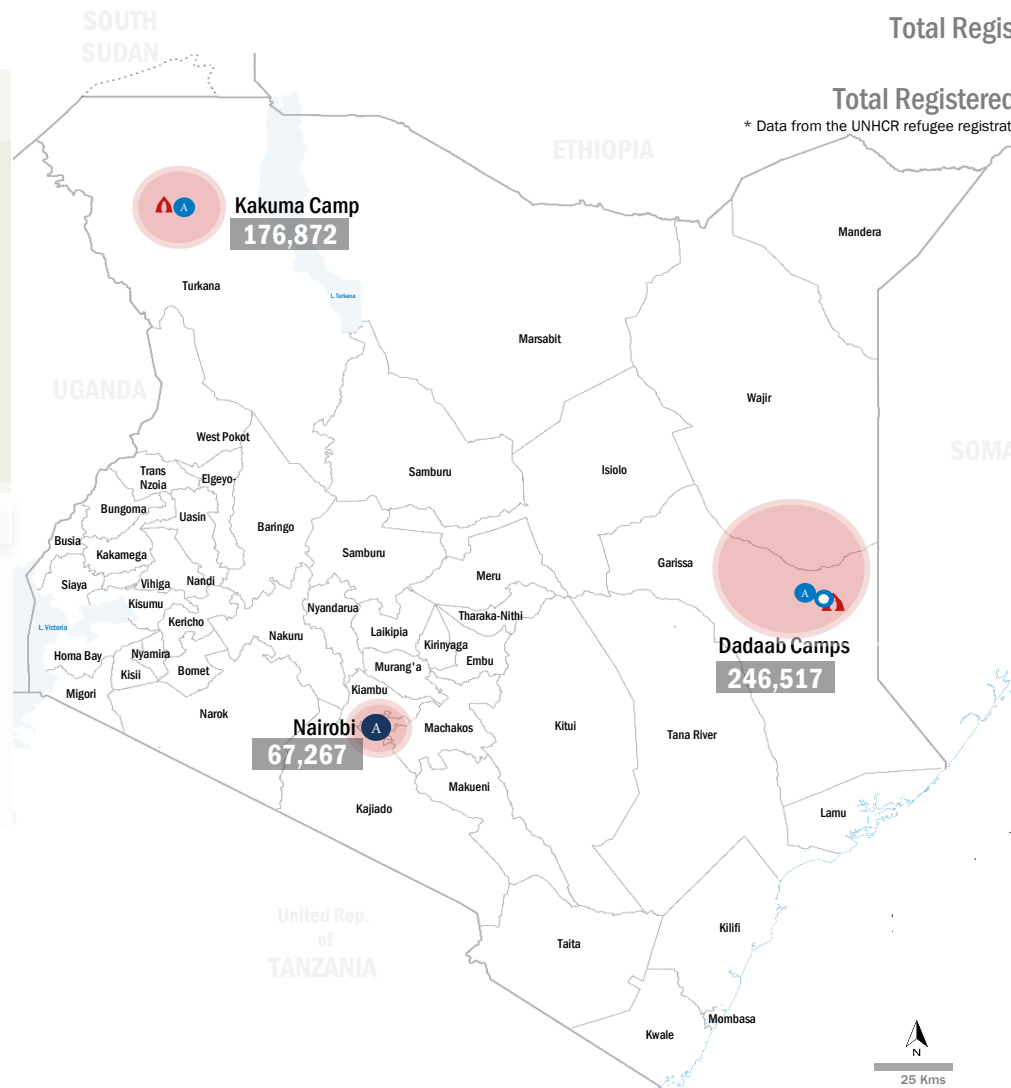

## Introduction

All figures are based on the UNHCR registration of refugees and asylum-seekers in Kenya using UNHCR registration system (proGres).

## Refugees & Asylum-seekers by Country of origin

Based on Registration

## Age & Gender

Total Registered Refugees and Asylum-seekers\*

490,656

Total Registered Refugees\*

444,964

Total Registered Asylum-seekers\*

45,692

\* Data from the UNHCR refugee registration database (proGres)

## Legend

- UNHCR Country Office
- UNHCR Sub Office
- UNHCR Field Office
- Refugee Camp
- Main refugee Locations

The boundaries and names used on this map do not imply official endorsement or acceptance by the United Nations.