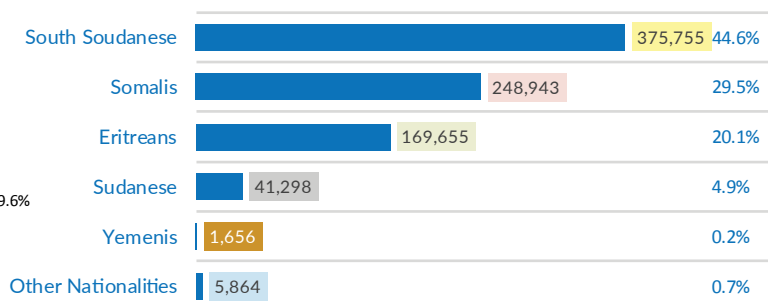

ETHIOPIA

Refugees and Asylum-seekers

as of 30 April 2017

Age/Gender breakdown

Breakdown by nationality

New arrivals trends by location | 2017

New arrivals | 12 months trends