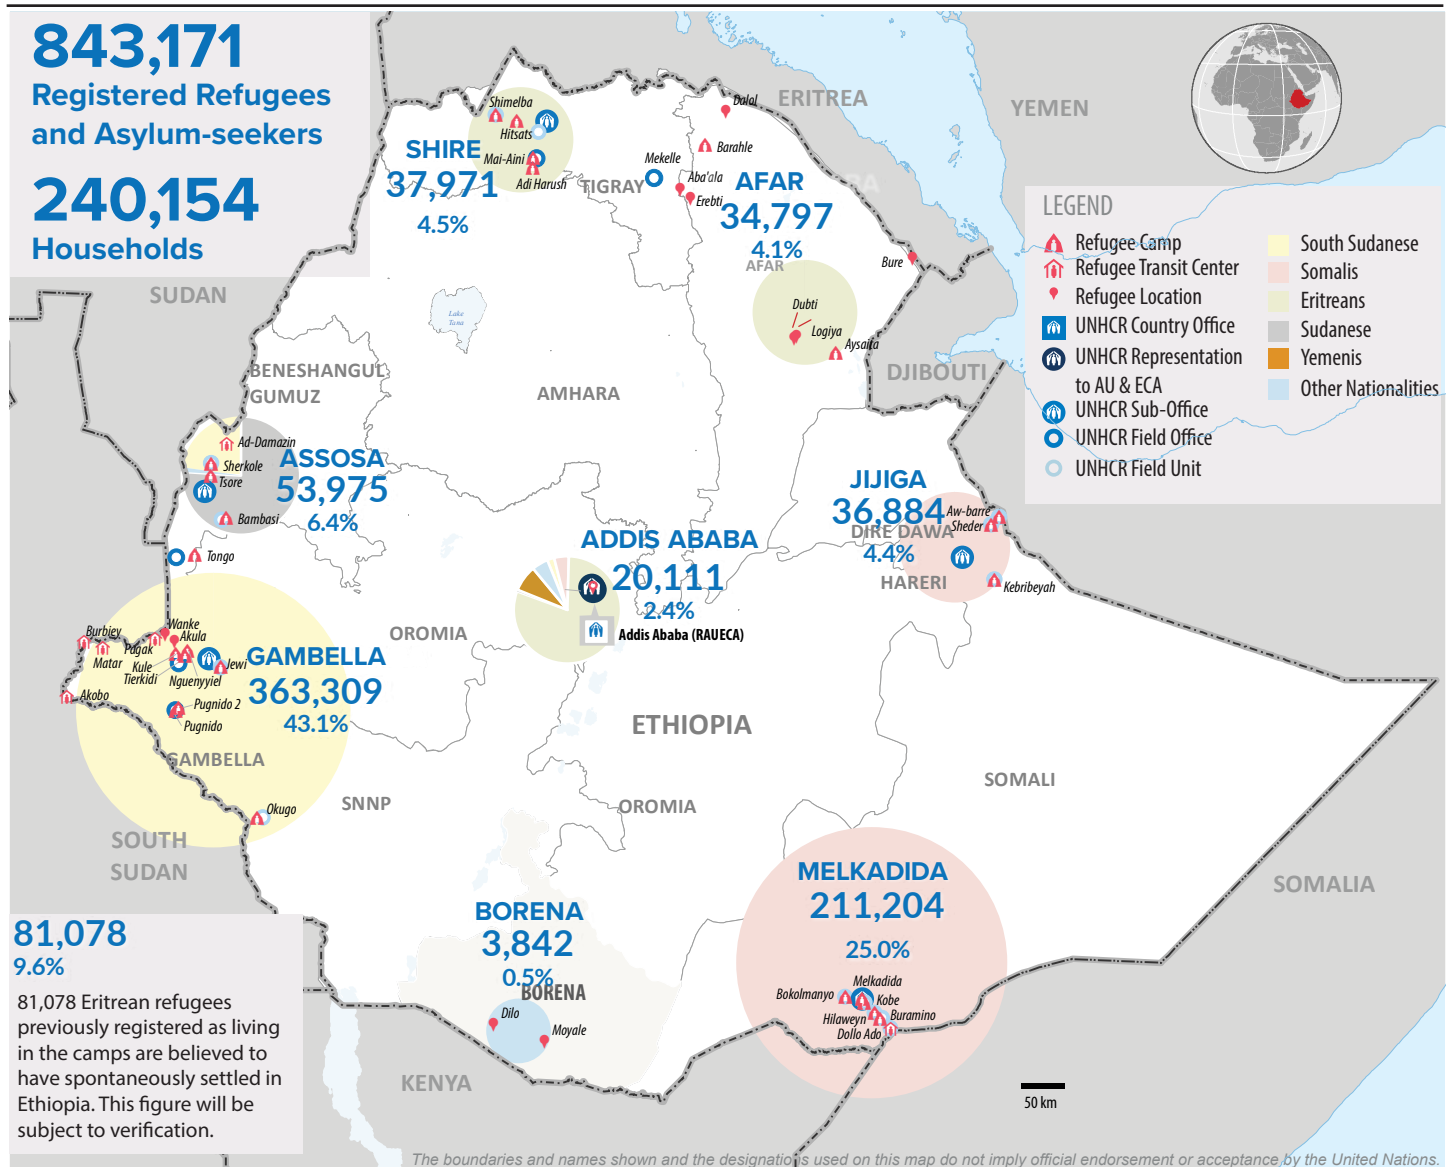

ETHIOPIA

Refugees and Asylum-seekers

as of 30 April 2017

Age/Gender breakdown

Breakdown by nationality

New arrivals trends by location | 2017

New arrivals | 12 months trends