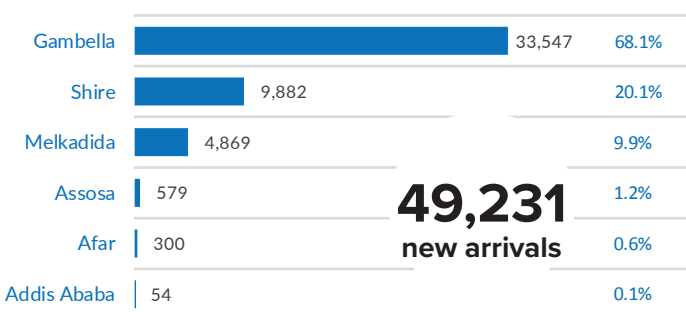

ETHIOPIA

Refugees and Asylum-seekers

as of 30 April 2017

Age/Gender breakdown

Breakdown by nationality

New arrivals trends by location | 2017

New arrivals | 12 months trends