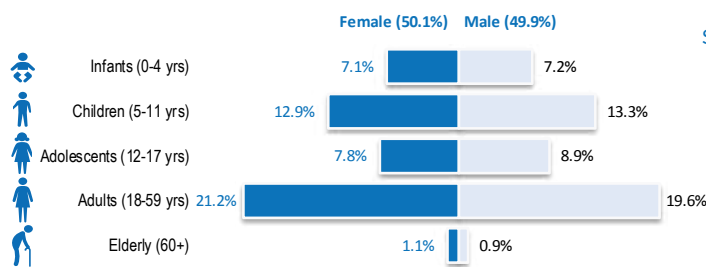

ETHIOPIA

Refugees and Asylum-seekers

as of 30 April 2017

Age/Gender breakdown

Breakdown by nationality

New arrivals trends by location | 2017

New arrivals | 12 months trends