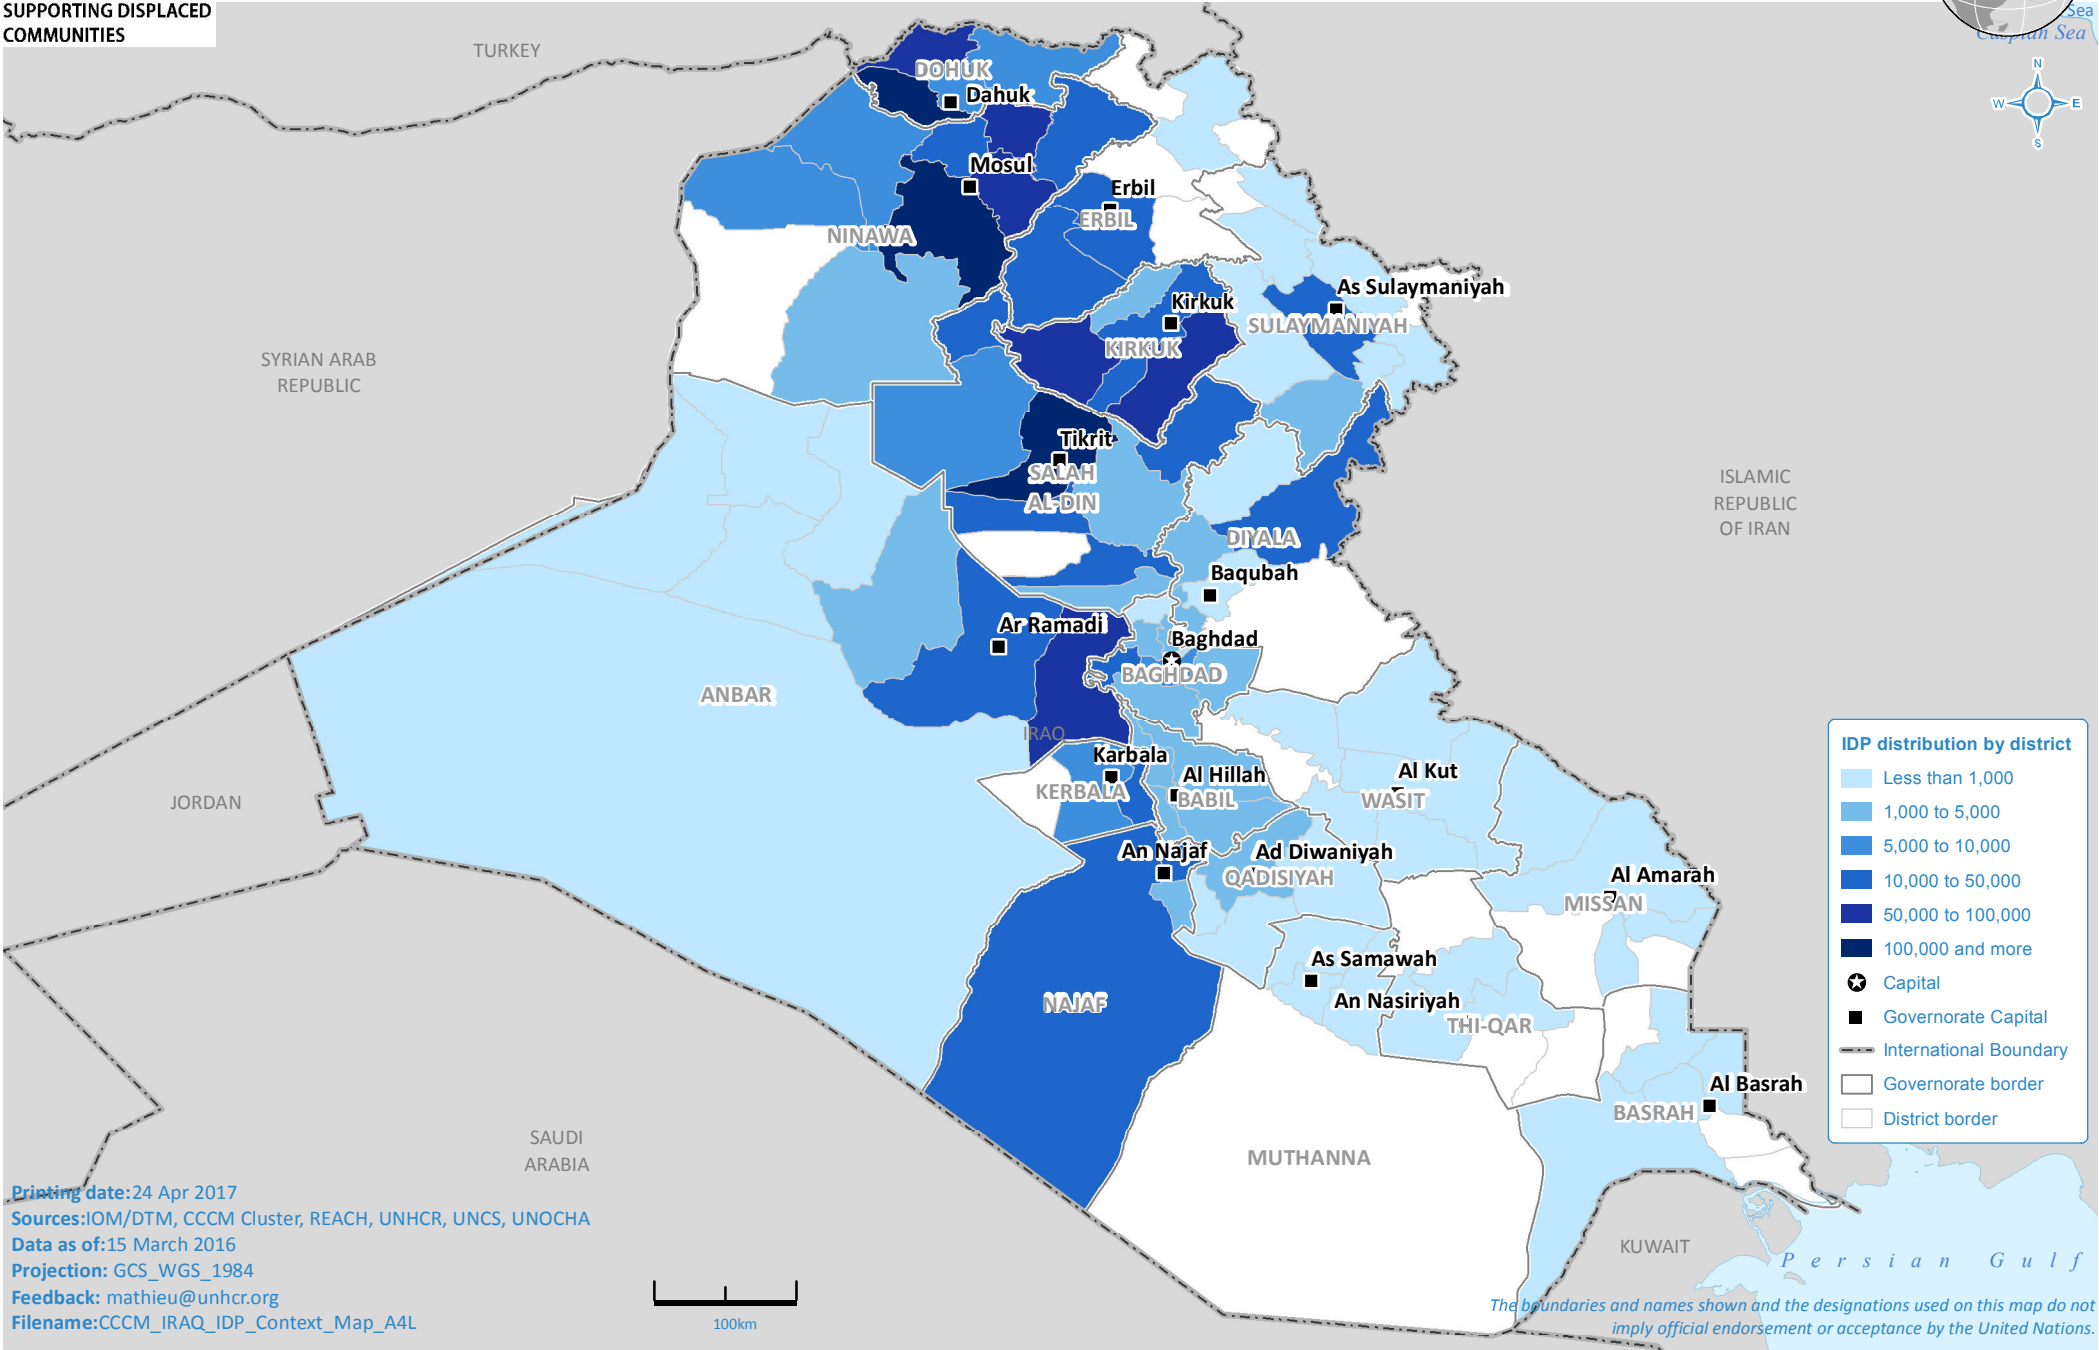

IRAQ: CCCM - IDP populations in temporary settlements by district

CCCM CLUSTER 24 Apr 2017
SUPPORTING DISPLACED COMMUNITIES

CCCM IRAQ - IMU

Printing date: 24 Apr 2017
 Sources: IOM/DTM, CCCM Cluster, REACH, UNHCR, UNCS, UNOCHA
 Data as of: 15 March 2016
 Projection: GCS_WGS_1984
 Feedback: mathieu@unhcr.org
 Filename: CCCM_IRAQ_IDP_Context_Map_A4L

The boundaries and names shown and the designations used on this map do not imply official endorsement or acceptance by the United Nations.