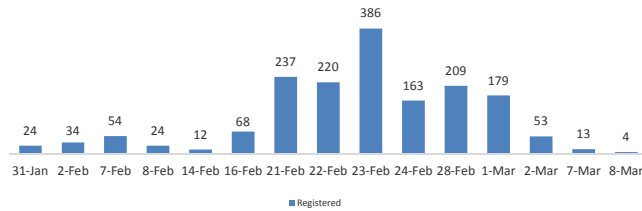

Registration Statistics

Registered	
Mahama	
Kigali	
Nyarushishi	
Total	-

Camp / Reception Centre Population		
Bugesera*	339	152
Nyanza*	7	5
Nyarushishi*	4	2
Mahama	52,972	18,789
Gatore*	273	261
Kigali	27,864	13,707
Huye	3,254	1,230
Total	84,713	34,146

84,713	Total Active Refugees
83,923	Registered L2
790	Registered L1**
8,906	Temporarily Inactivated***
93,619	Active + Inactive Refugees

Kigali Arrivals:15 Bugesera Arrivals: 1 Nyarushishi Arrivals: 0

Daily Registration Trends