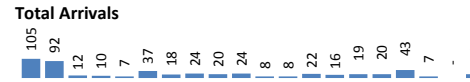

Registration Statistics

Registered	
Mahama	
Kigali	
Nyarushishi	
Total	-

Camp / Reception Centre Population		
Bugesera*	339	152
Nyanza*	7	5
Nyarushishi*	4	2
Mahama	52,972	18,789
Gatore*	273	261
Kigali	27,864	13,707
Huye	3,254	1,230
Total	84,713	34,146

84,713	Total Active Refugees
83,923	Registered L2
790	Registered L1**
8,906	Temporarily Inactivated***
93,619	Active + Inactive Refugees

Kigali Arrivals:15 Bugesera Arrivals: 1 Nyarushishi Arrivals: 0

Daily Registration Trends