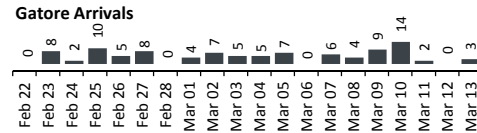

Registration Statistics

Registered	
Mahama	
Kigali	
Nyarushishi	
Total	-

Camp / Reception Centre Population		
Bugesera*	339	152
Nyanza*	7	5
Nyarushishi*	4	2
Mahama	52,972	18,789
Gatore*	273	261
Kigali	27,864	13,707
Huye	3,254	1,230
Total	84,713	34,146

84,713	Total Active Refugees
83,923	Registered L2
790	Registered L1**
8,906	Temporarily Inactivated***
93,619	Active + Inactive Refugees

Kigali Arrivals:15 Bugesera Arrivals: 1 Nyarushishi Arrivals: 0

Daily Registration Trends