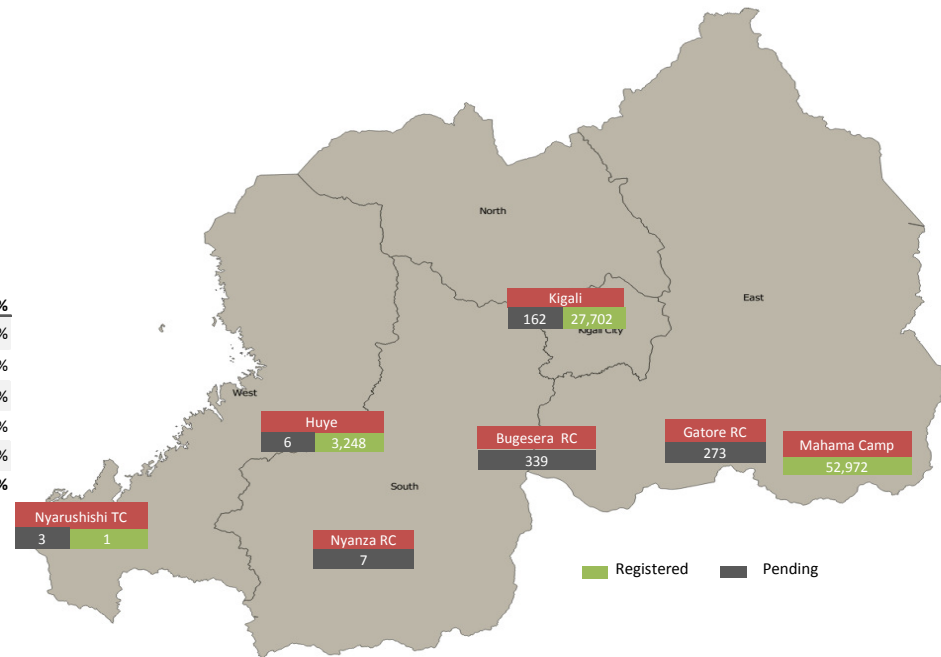

* Source: MIDIMAR. All other sources are UNHCR

** Individuals registered in Nyanza, Gatore, Bugesera RCs have undergone level 1 biometric registration

*** Inactivated due to absence at food distribution for 3 or more consecutive months in Sep 2015 - Feb 2017 (7,449) or spontaneous departure to BDI (1,457)

For more information please visit our website: <http://data2.unhcr.org/en/situations/burundi/location/2006>