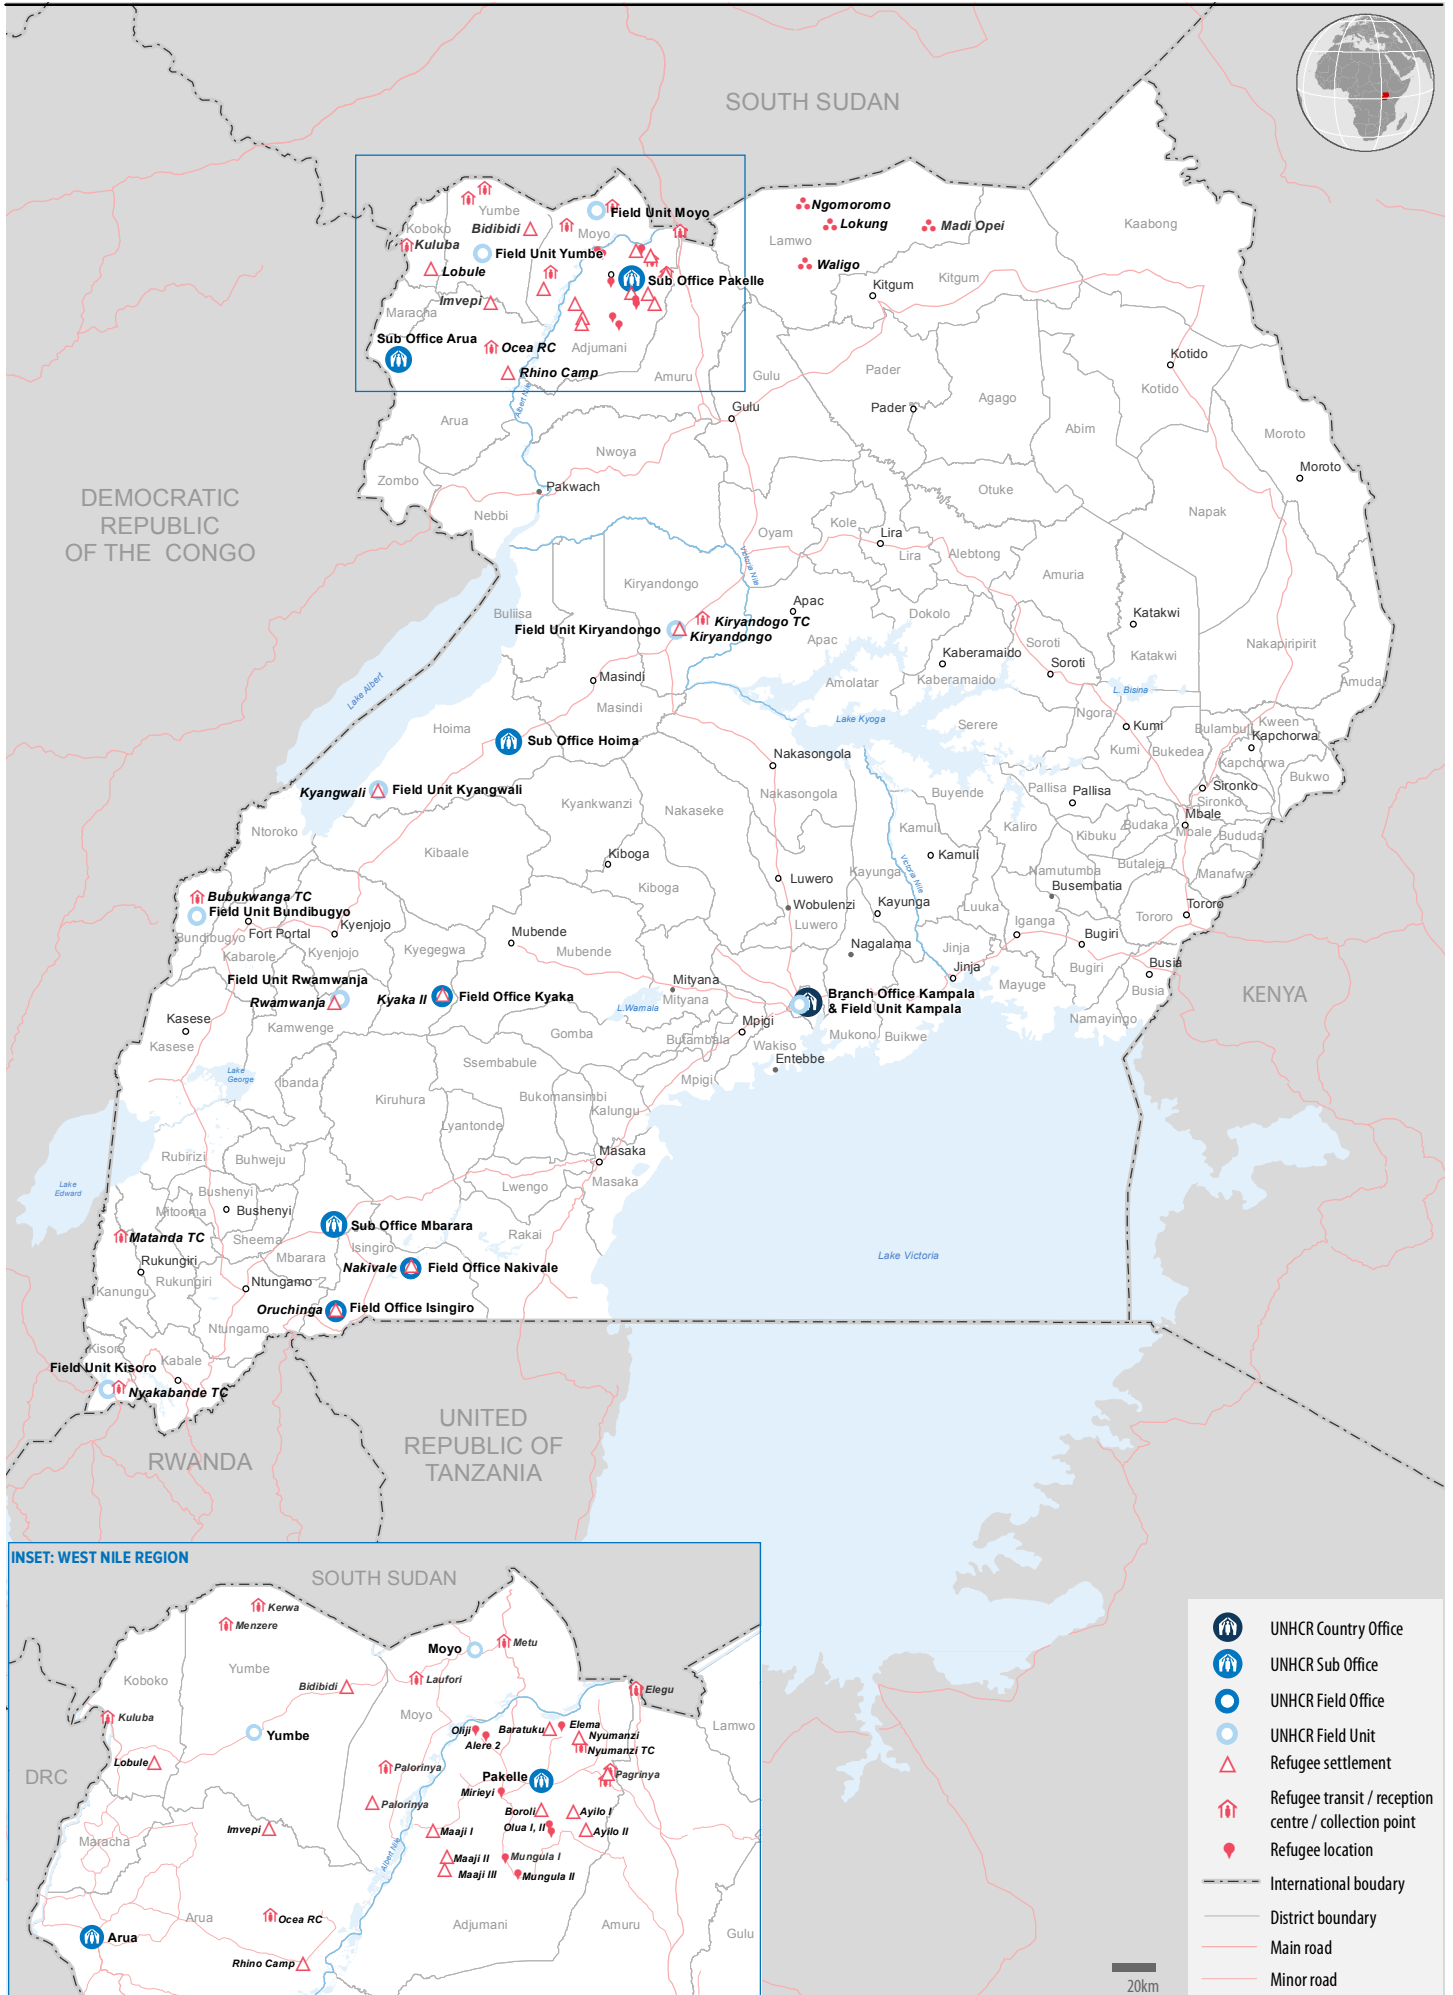

UGANDA

UNHCR Presence and refugee locations

The boundaries and names shown and the designations used on this map do not imply official endorsement or acceptance by the United Nations.
 Creation date: 12 Jan 2017 Sources: UNHCR, UNCS, UBOS. Author: UNHCR Regional Service Centre in Nairobi kenrsgis@unhcr.org