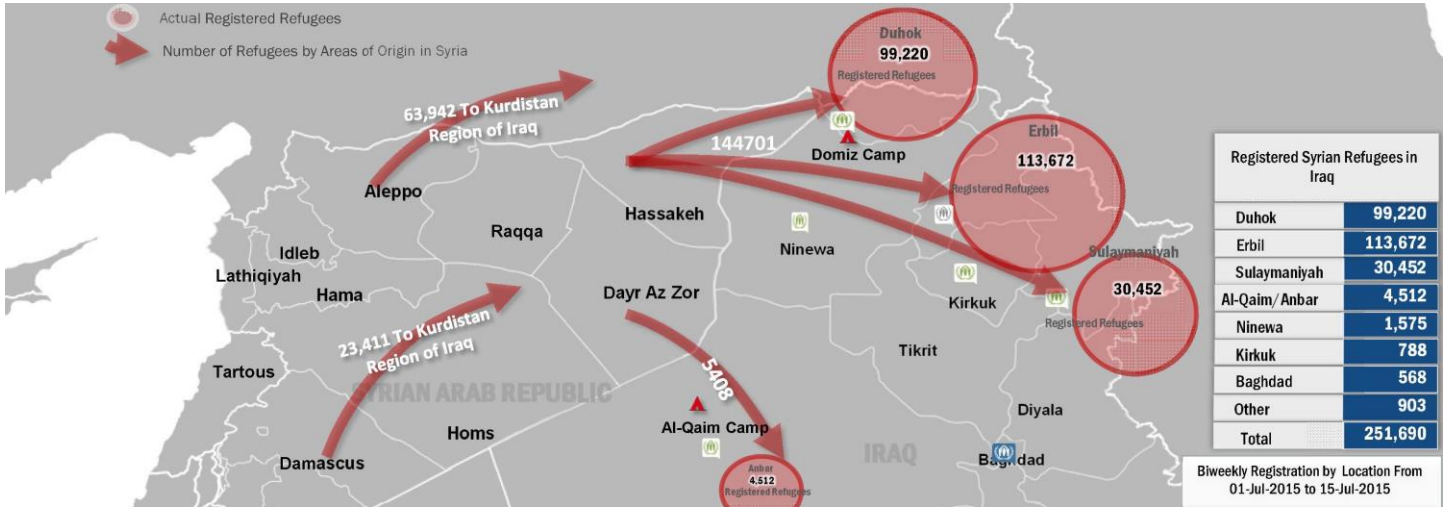

Refugees by Areas of Origin in Syria

Location	Registered Refugees
Duhok	99,220
Erbil	113,672
Sulaymaniyah	30,452
Al-Qaim/ Anbar	4,512
Ninewa	1,575
Kirkuk	788
Baghdad	568
Other	903
Total	251,690