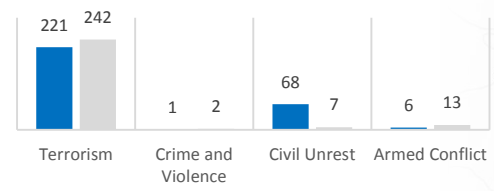

**4,707** TOTAL CIVILIAN RESCUED / RELEASED

**656** TOTAL CIVILIAN HARMED

**372** TOTAL CIVILIAN DEATH

**284** TOTAL CIVILIAN INJURED

### CIVILIAN HARMED PER STATE

### LEGEND

**CIVILIANS HARMED PER LGA**

- 1 - 50
- 51 - 100
- 101 - 200

**INCIDENTS**

**CIVILIAN RESCUED**