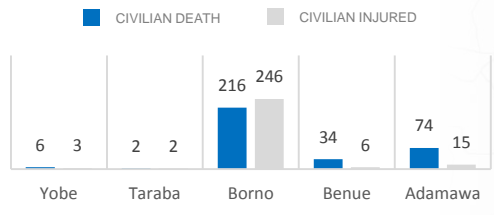

**4,707** TOTAL CIVILIAN RESCUED / RELEASED

**656** TOTAL CIVILIAN HARMED

**372** TOTAL CIVILIAN DEATH

**284** TOTAL CIVILIAN INJURED

### CIVILIAN HARMED PER STATE

### LEGEND

**CIVILIANS HARMED PER LGA**

- 1 - 50
- 51 - 100
- 101 - 200

**INCIDENTS**

**CIVILIAN RESCUED**