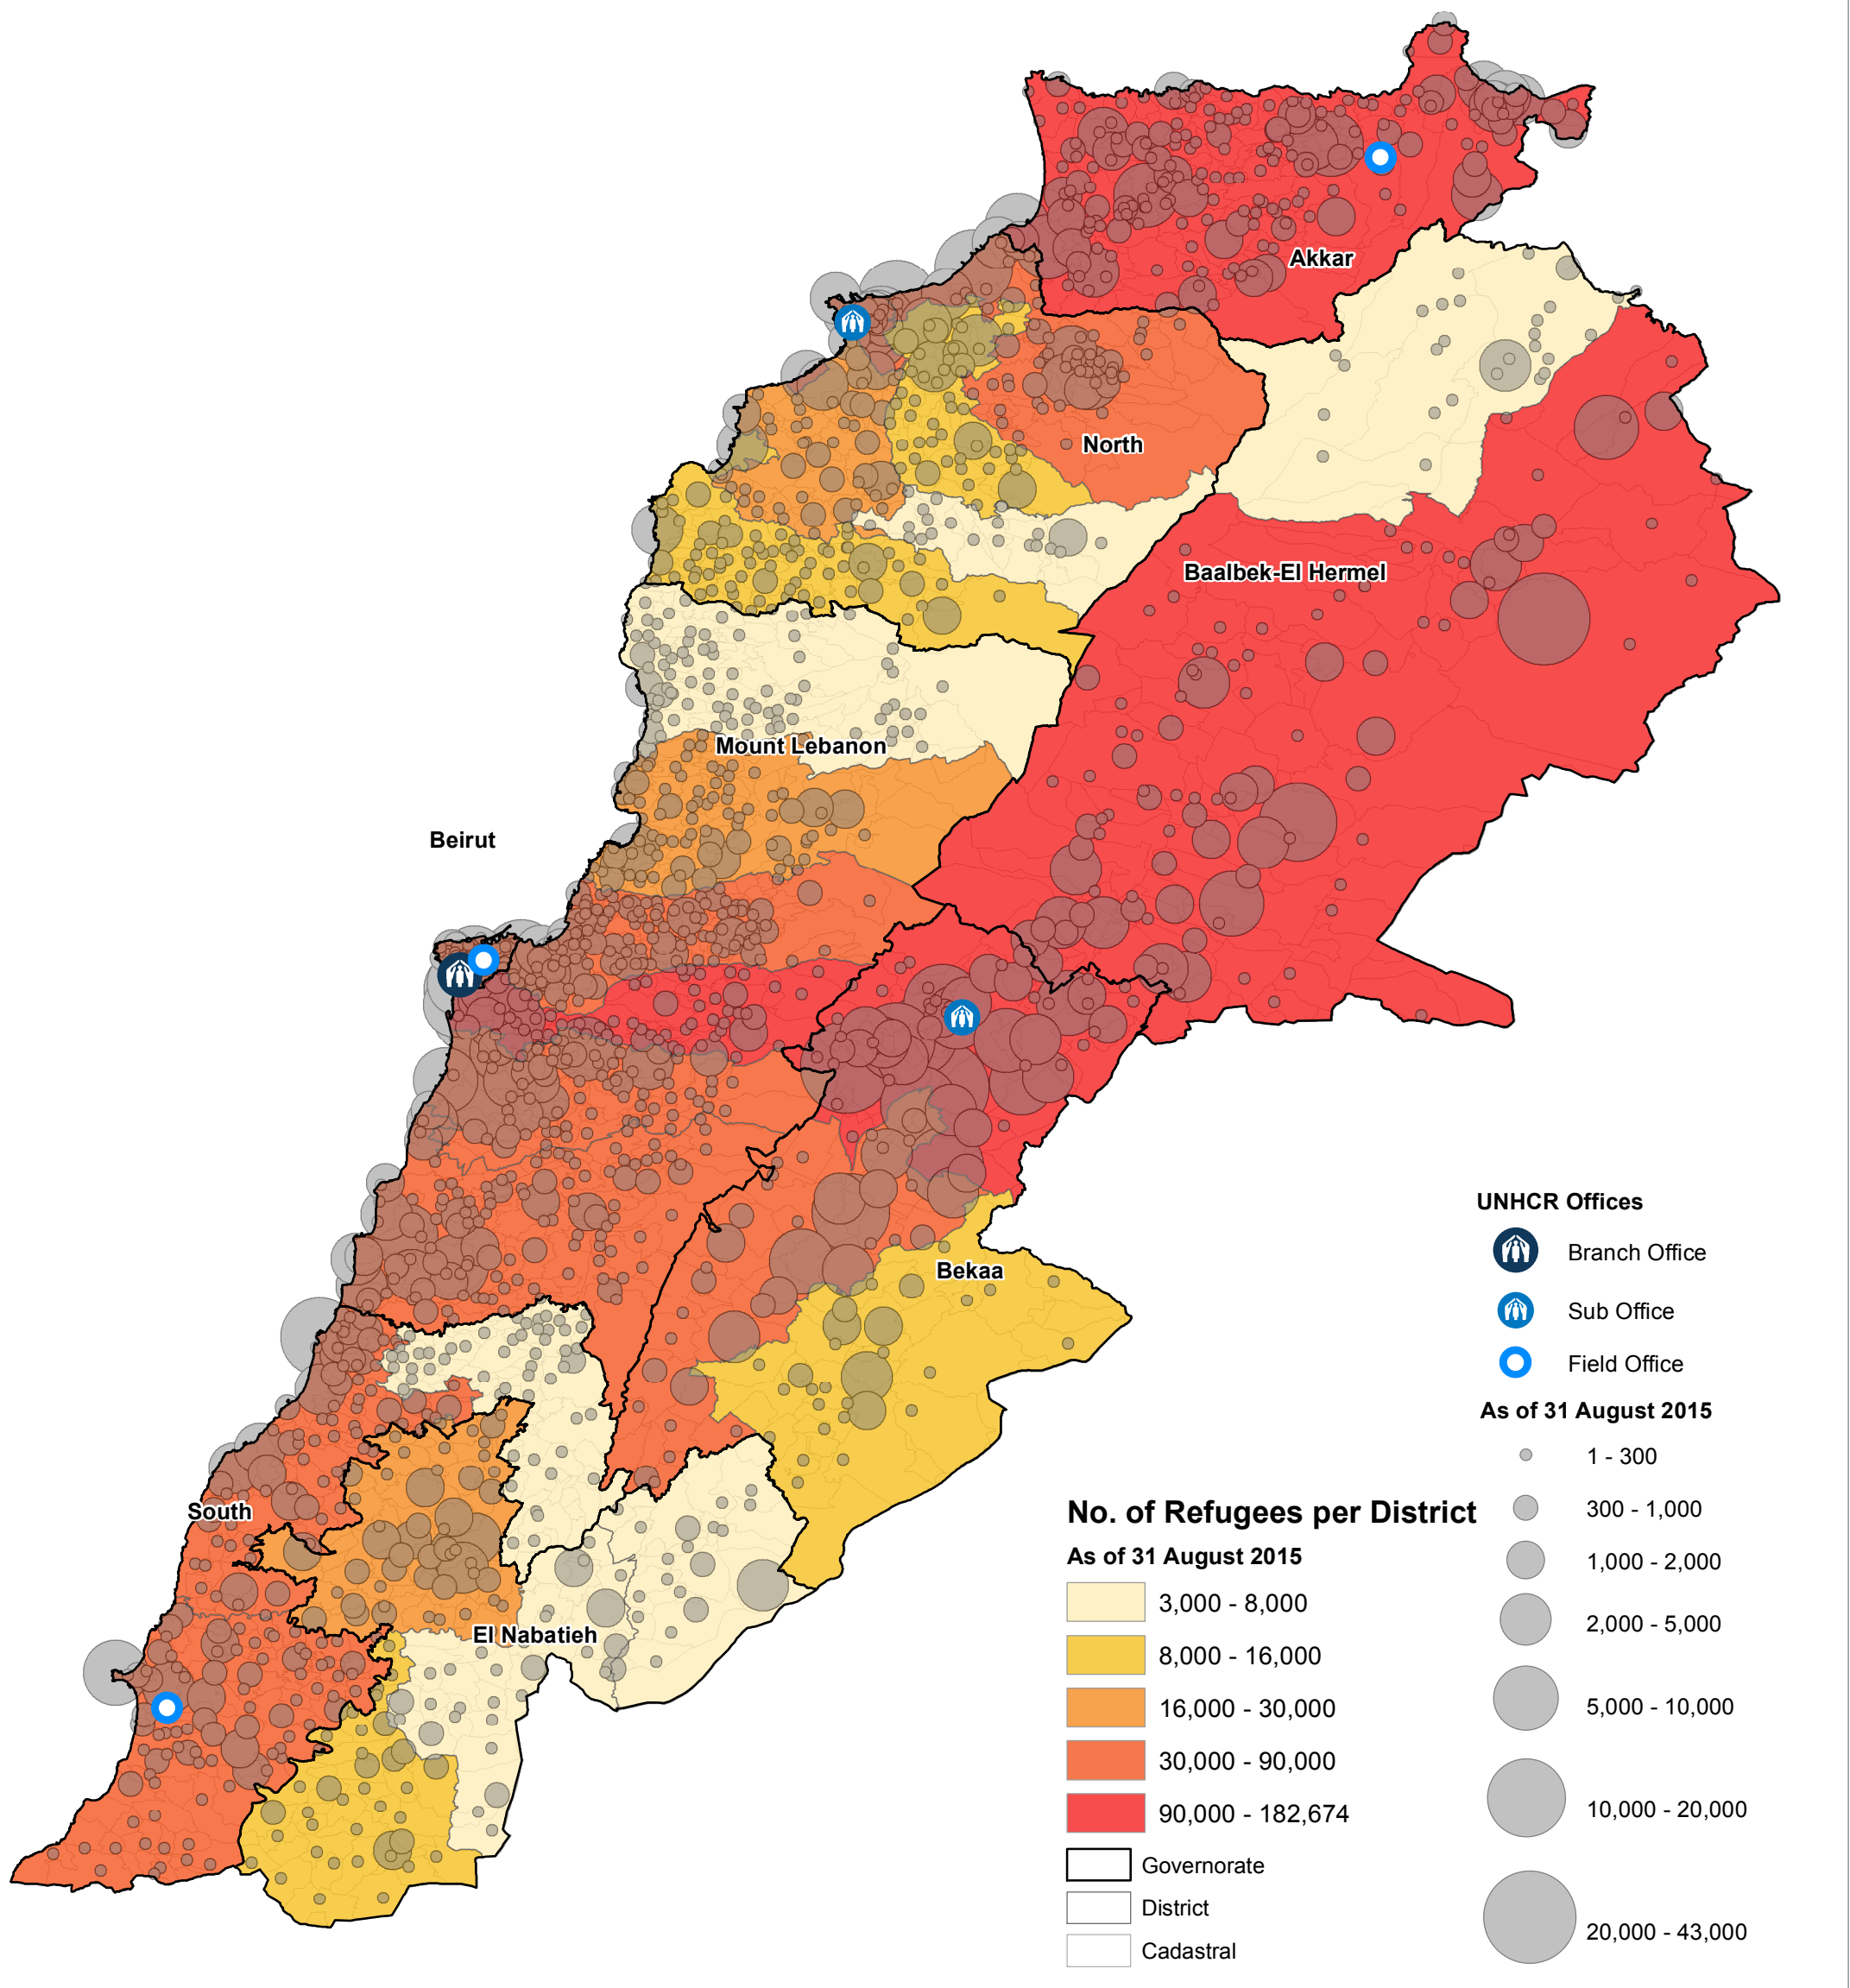

# SYRIA REFUGEE RESPONSE

## LEBANON Syrian Refugees Registered

31 August 2015

UNHCR Lebanon - Beirut  
Country Office

Total No. of Refugees **1,113,346**  
 Refugees Registered **1,113,346**  
 Refugees Awaiting **0**

This map has been produced by UNHCR based on maps and material provided by the Government of Lebanon for UNHCR operational purposes. It does not constitute an official United Nations map. The designations employed and the presentation of material on this map do not imply the expression of any opinion whatsoever on the part of the Secretariat of the United Nations concerning the legal status of any country, territory, city or area or of its authorities, or concerning the delimitation of its frontiers or boundaries.

Data Sources:  
 - Refugee population and location data by UNHCR 31 August 2015. For more information on refugee data, contact Rana G. Ksaifi at [ksaifi@unhcr.org](mailto:ksaifi@unhcr.org)

GIS and Mapping by UNHCR Lebanon. For further information on map, contact Jad Ghosn at [ghosn@unhcr.org](mailto:ghosn@unhcr.org) or Aung Thu WIN at [wina@unhcr.org](mailto:wina@unhcr.org)