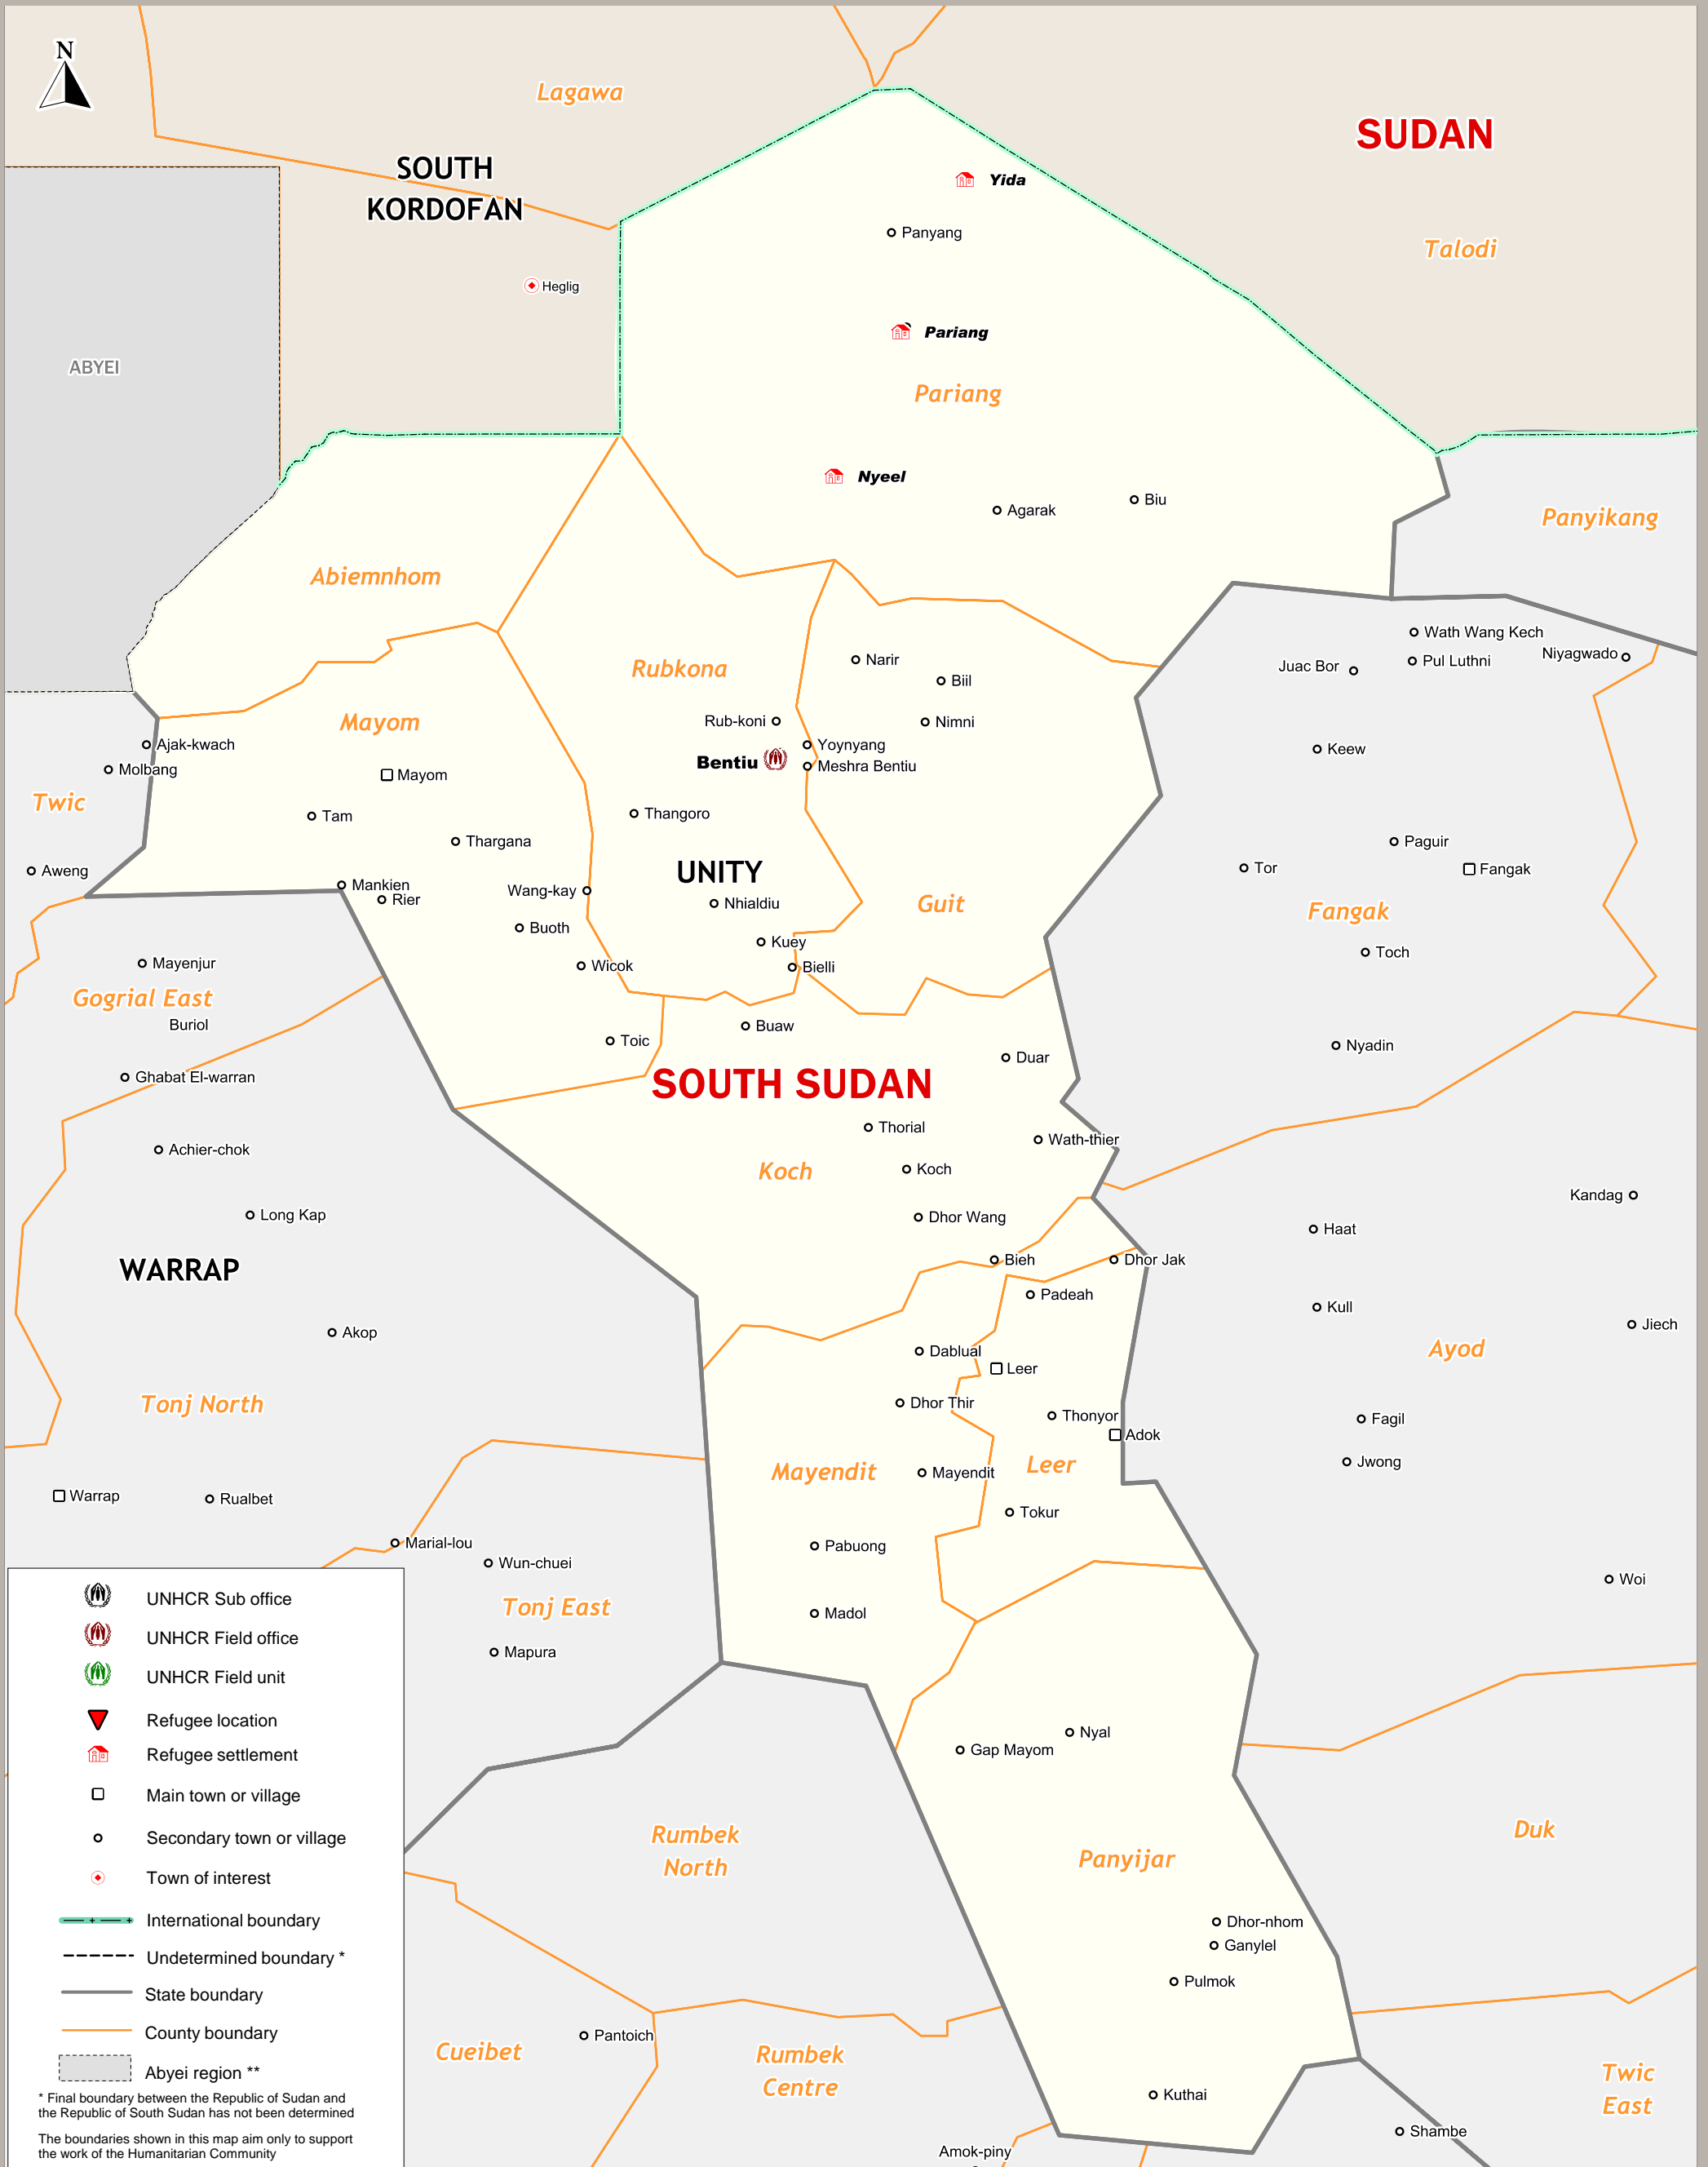

# South Sudan

## Unity State Overview

As of August 2012

Geographic Information Systems and Mapping Unit  
 UNHCR Regional Support Hub in Nairobi  
 Tel.: +254 20 4222000 Email: kennarsh@unhcr.org

Sources:  
 UNHCR, Global Insight digital mapping © 1998  
 Europa Technologies Ltd., SSCSE, OCHA

The boundaries and names shown and the designations used on this map do not imply official endorsement or acceptance by the United Nations.

	UNHCR Sub office
	UNHCR Field office
	UNHCR Field unit
	Refugee location
	Refugee settlement
	Main town or village
	Secondary town or village
	Town of interest
	International boundary
	Undetermined boundary *
	State boundary
	County boundary
	Abyei region **

\* Final boundary between the Republic of Sudan and the Republic of South Sudan has not been determined

The boundaries shown in this map aim only to support the work of the Humanitarian Community