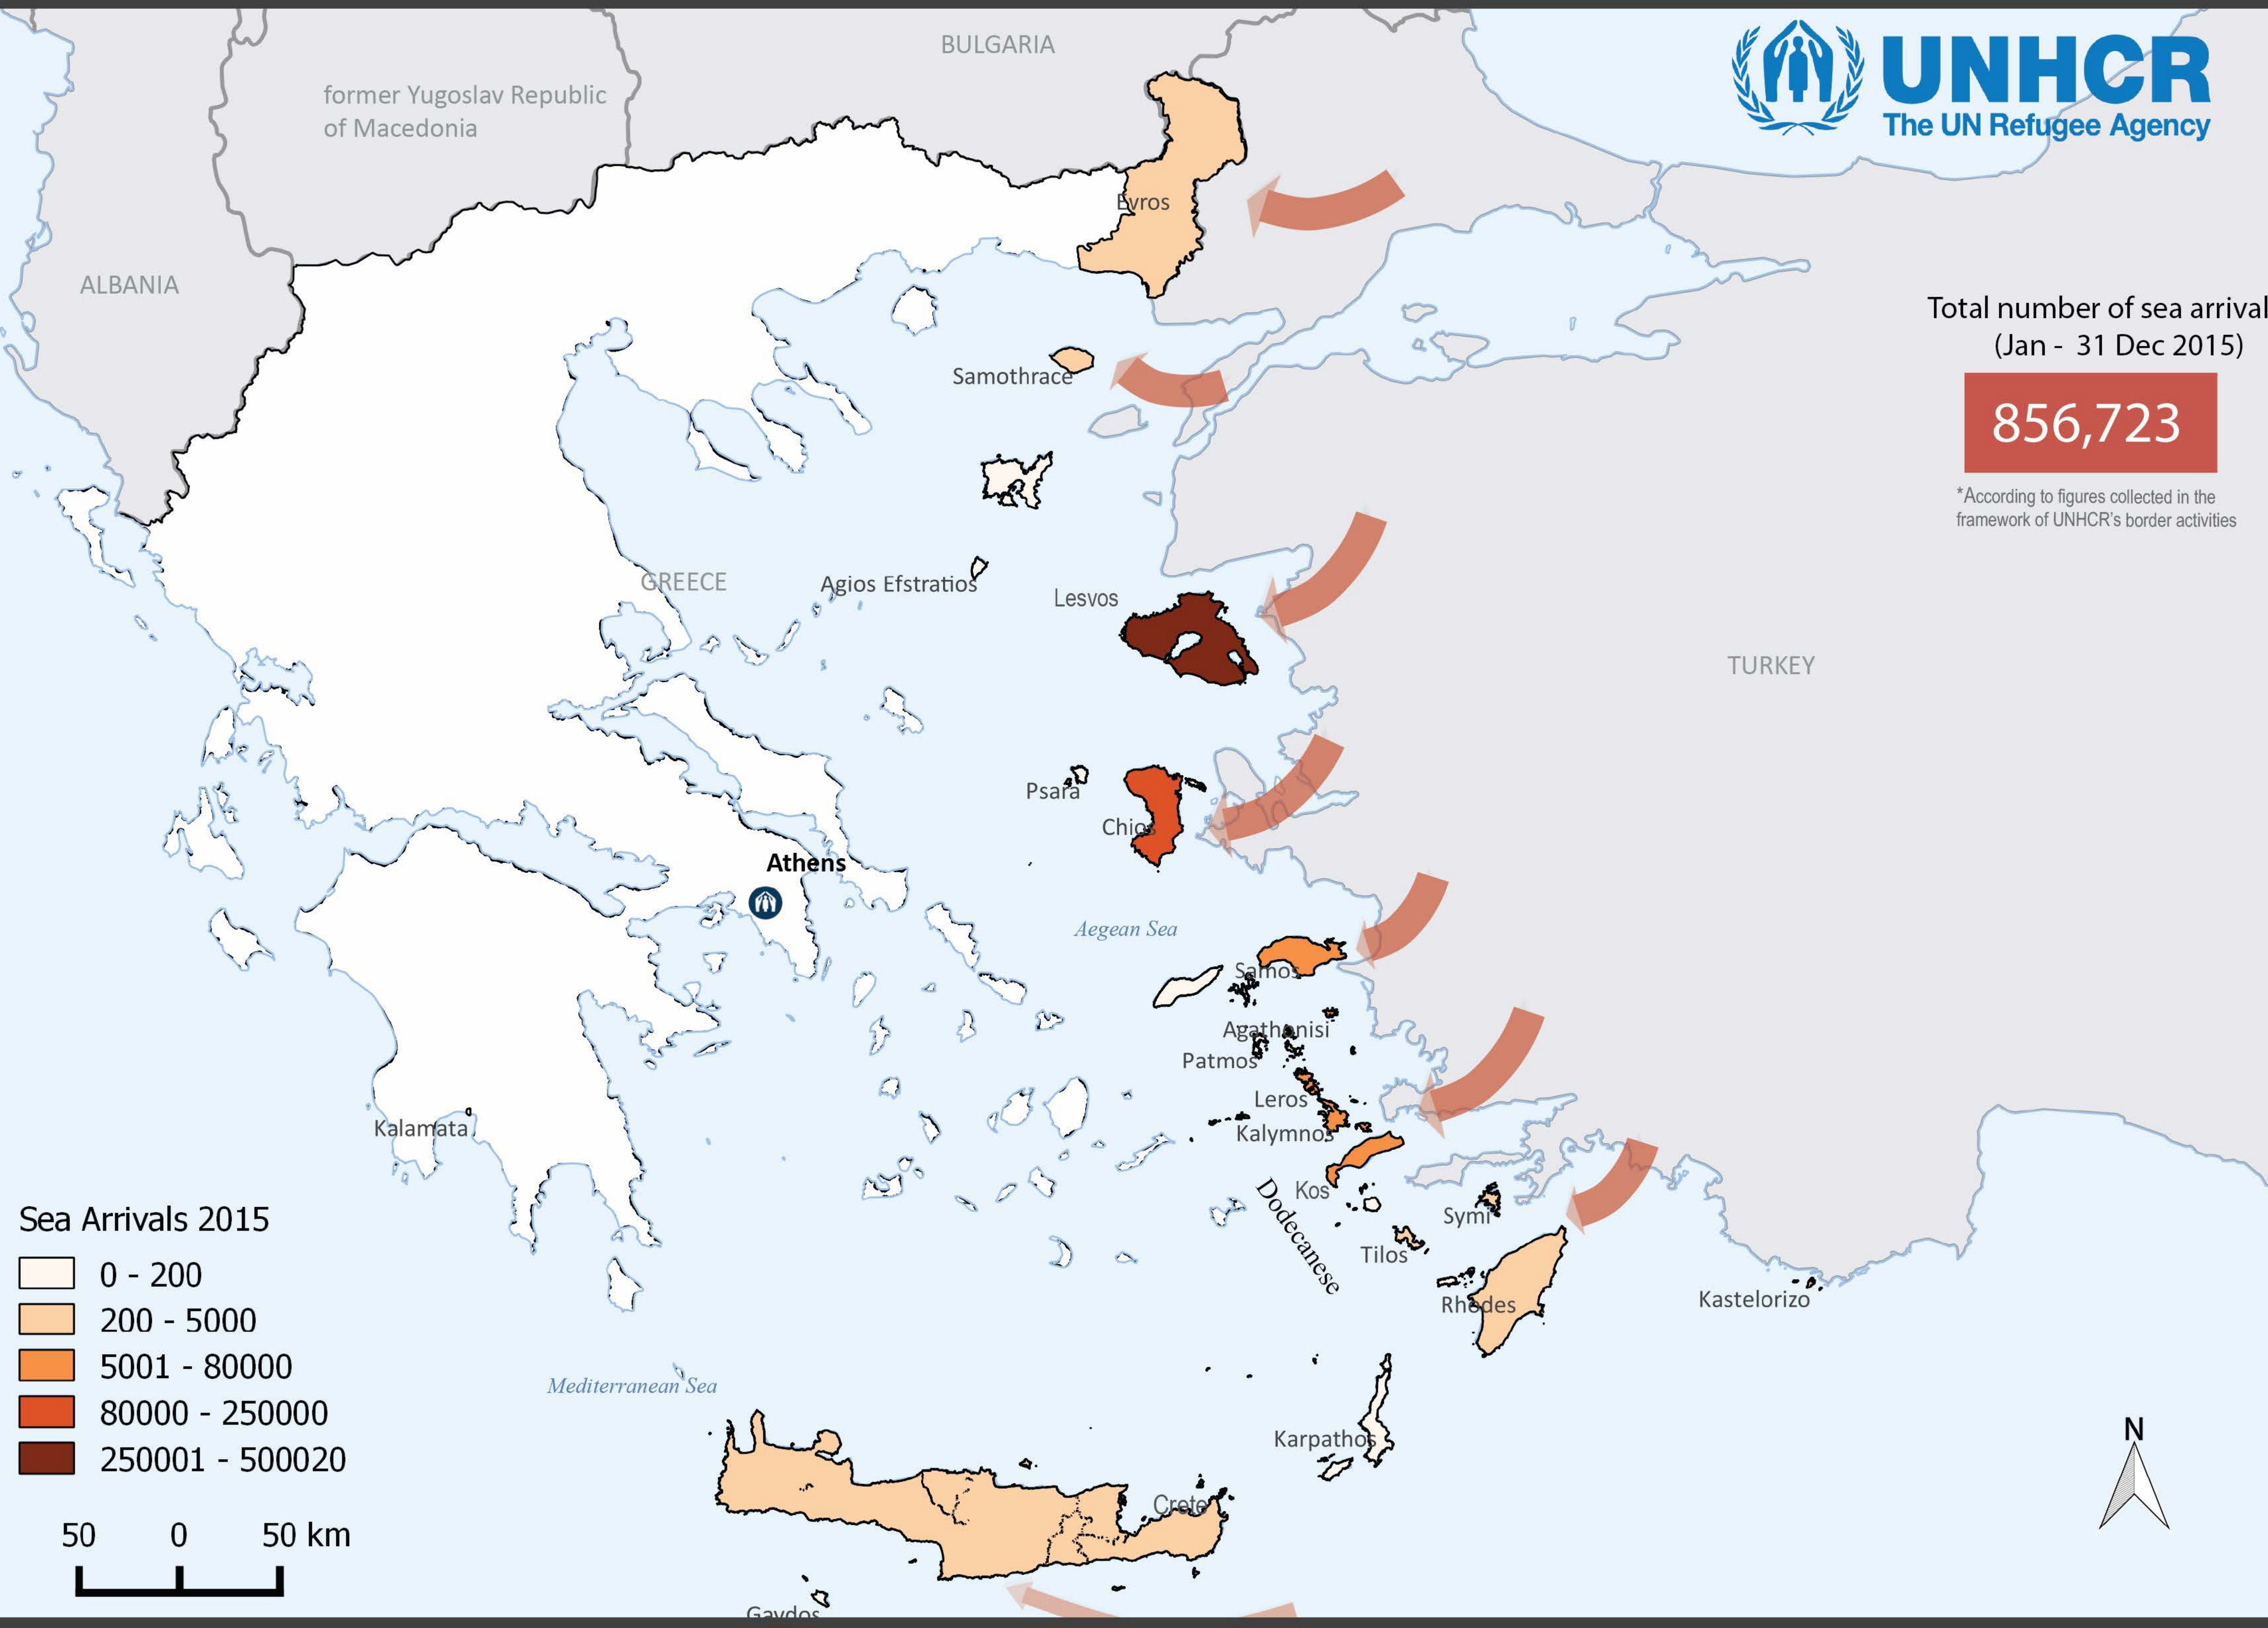

Total number of sea arrivals  
(Jan - 31 Dec 2015)

**856,723**

\*According to figures collected in the framework of UNHCR's border activities

**Sea Arrivals 2015**

- 0 - 200
- 200 - 5000
- 5001 - 80000
- 80000 - 250000
- 250001 - 500020

50 0 50 km