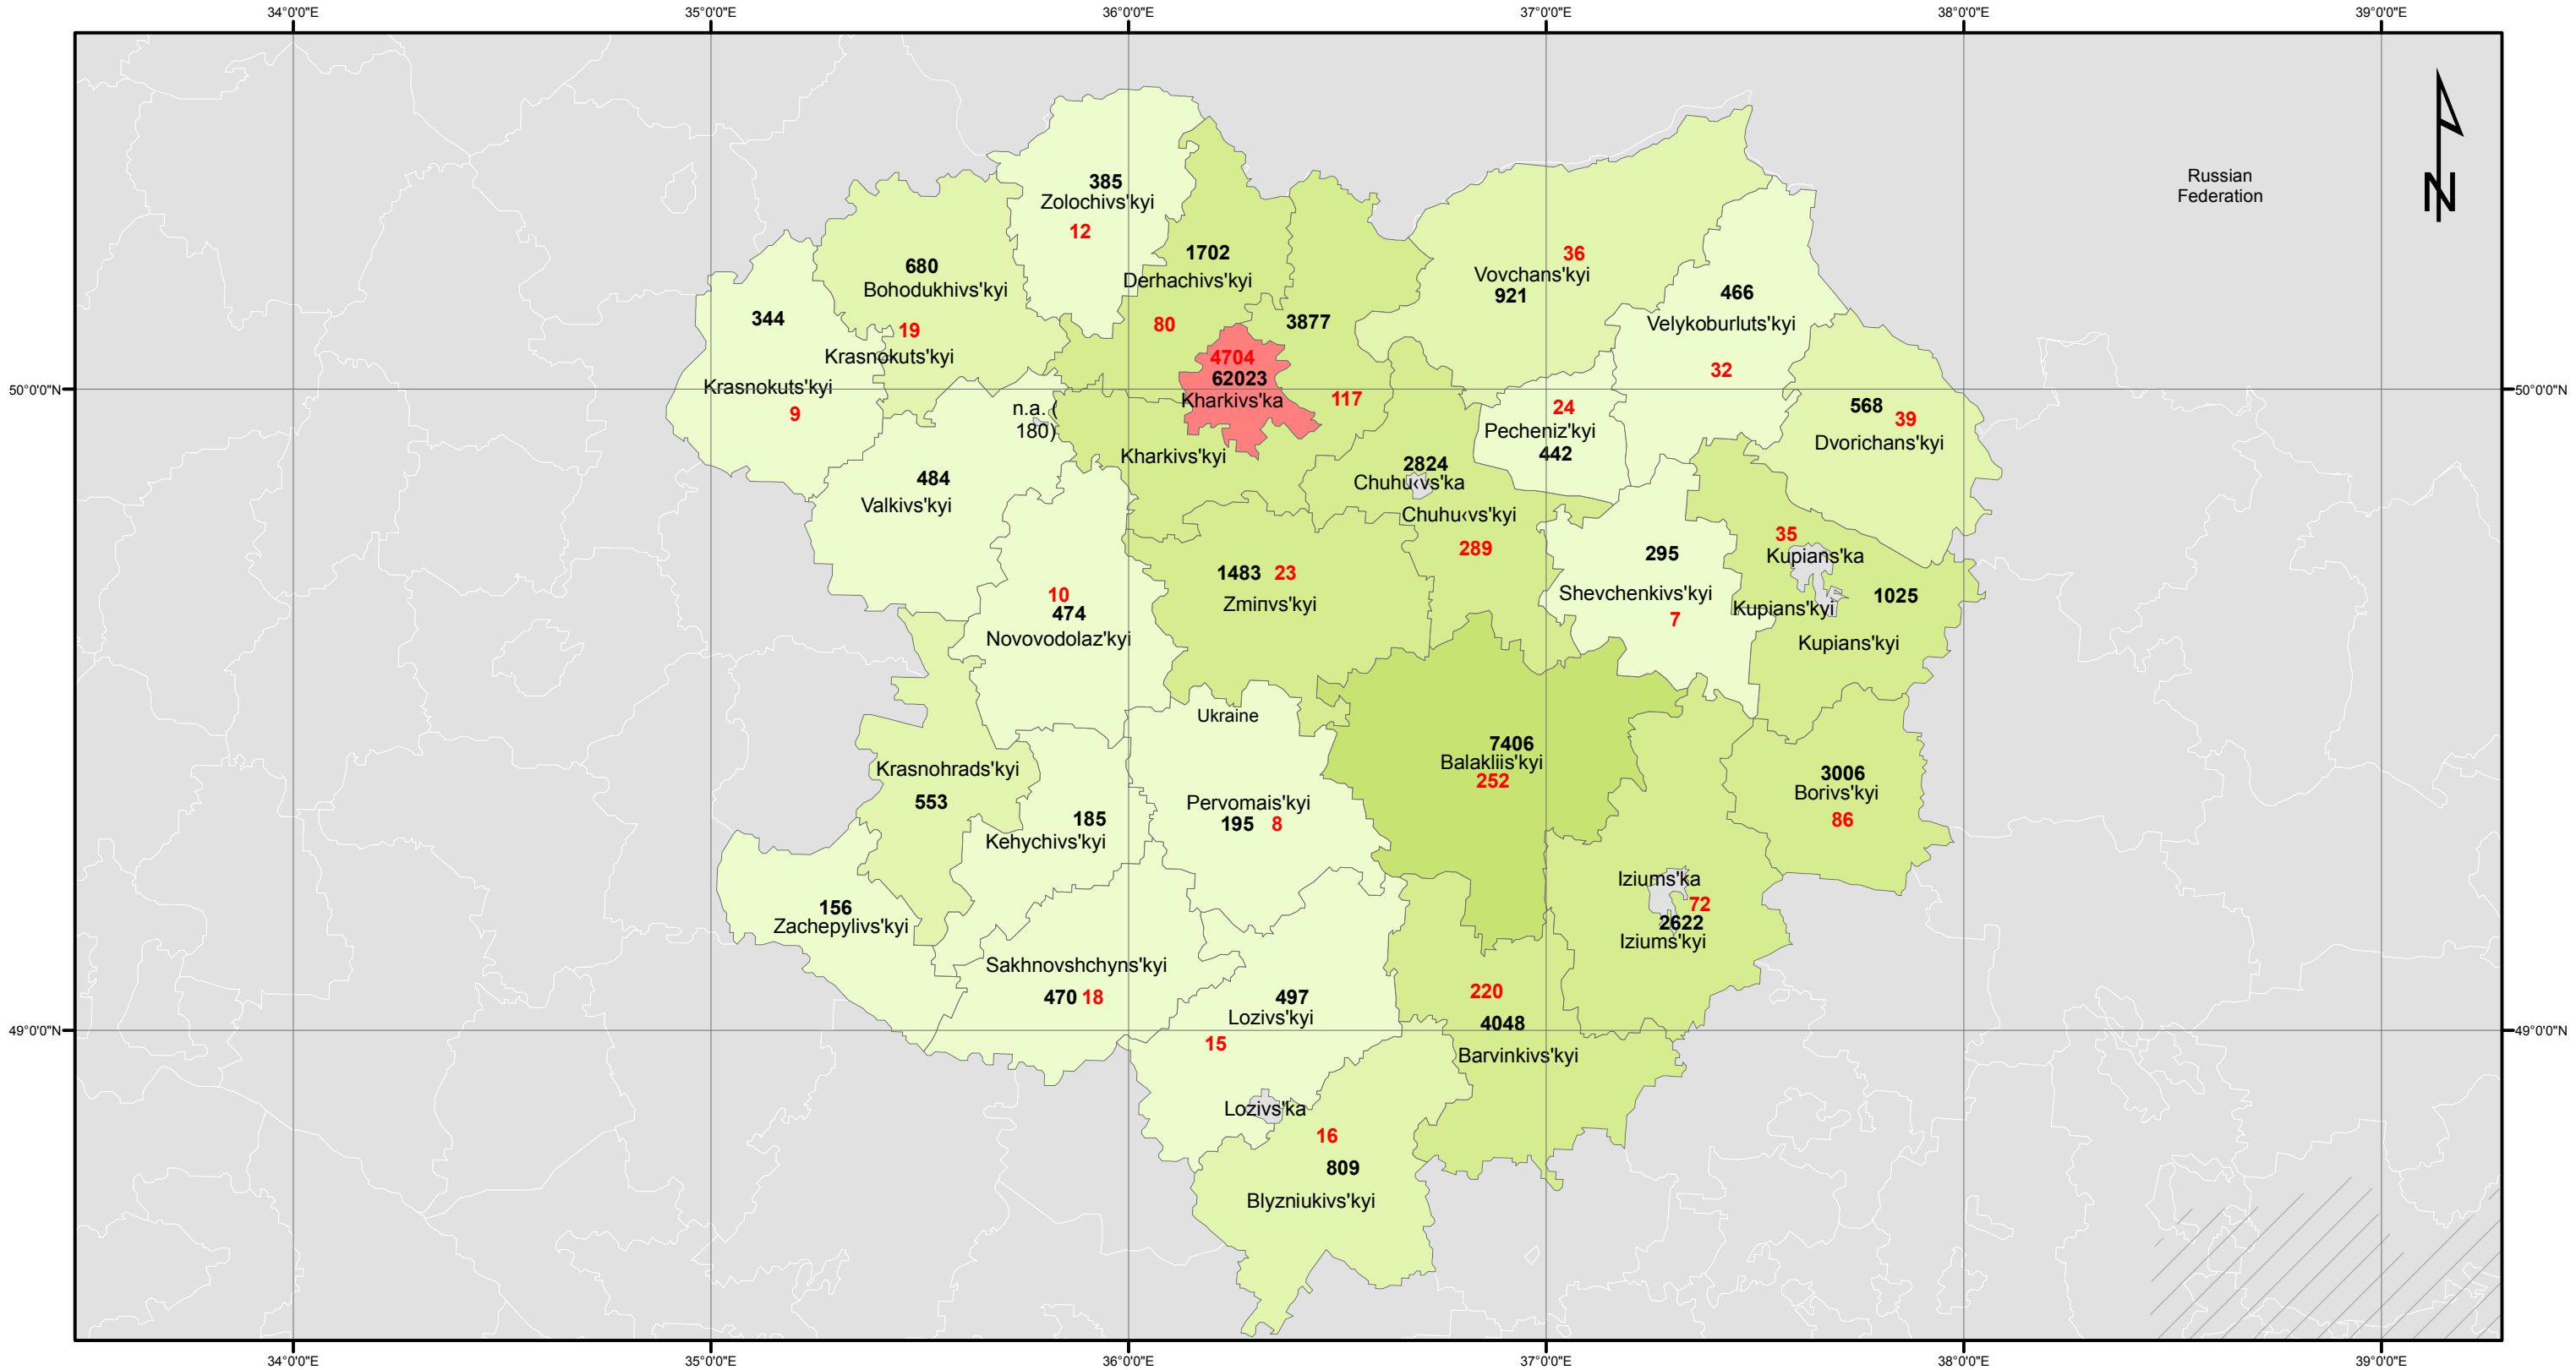

Kharkiv region shelter operation map as of 2 of February 2015.

Legend

IDPs 02.02.2015

- 0 - 500
- 501 - 1 000
- 1 001 - 5 000
- 5 001 - 10 000
- 10 001 - 20 000
- 20 001 - 30 000
- 30 001 - 62 023
- Security Conflict Polygon

Data source: Ministry of Social Policy of Ukraine.

Date: 09.02.2015

Author: carmina@unhcr.org