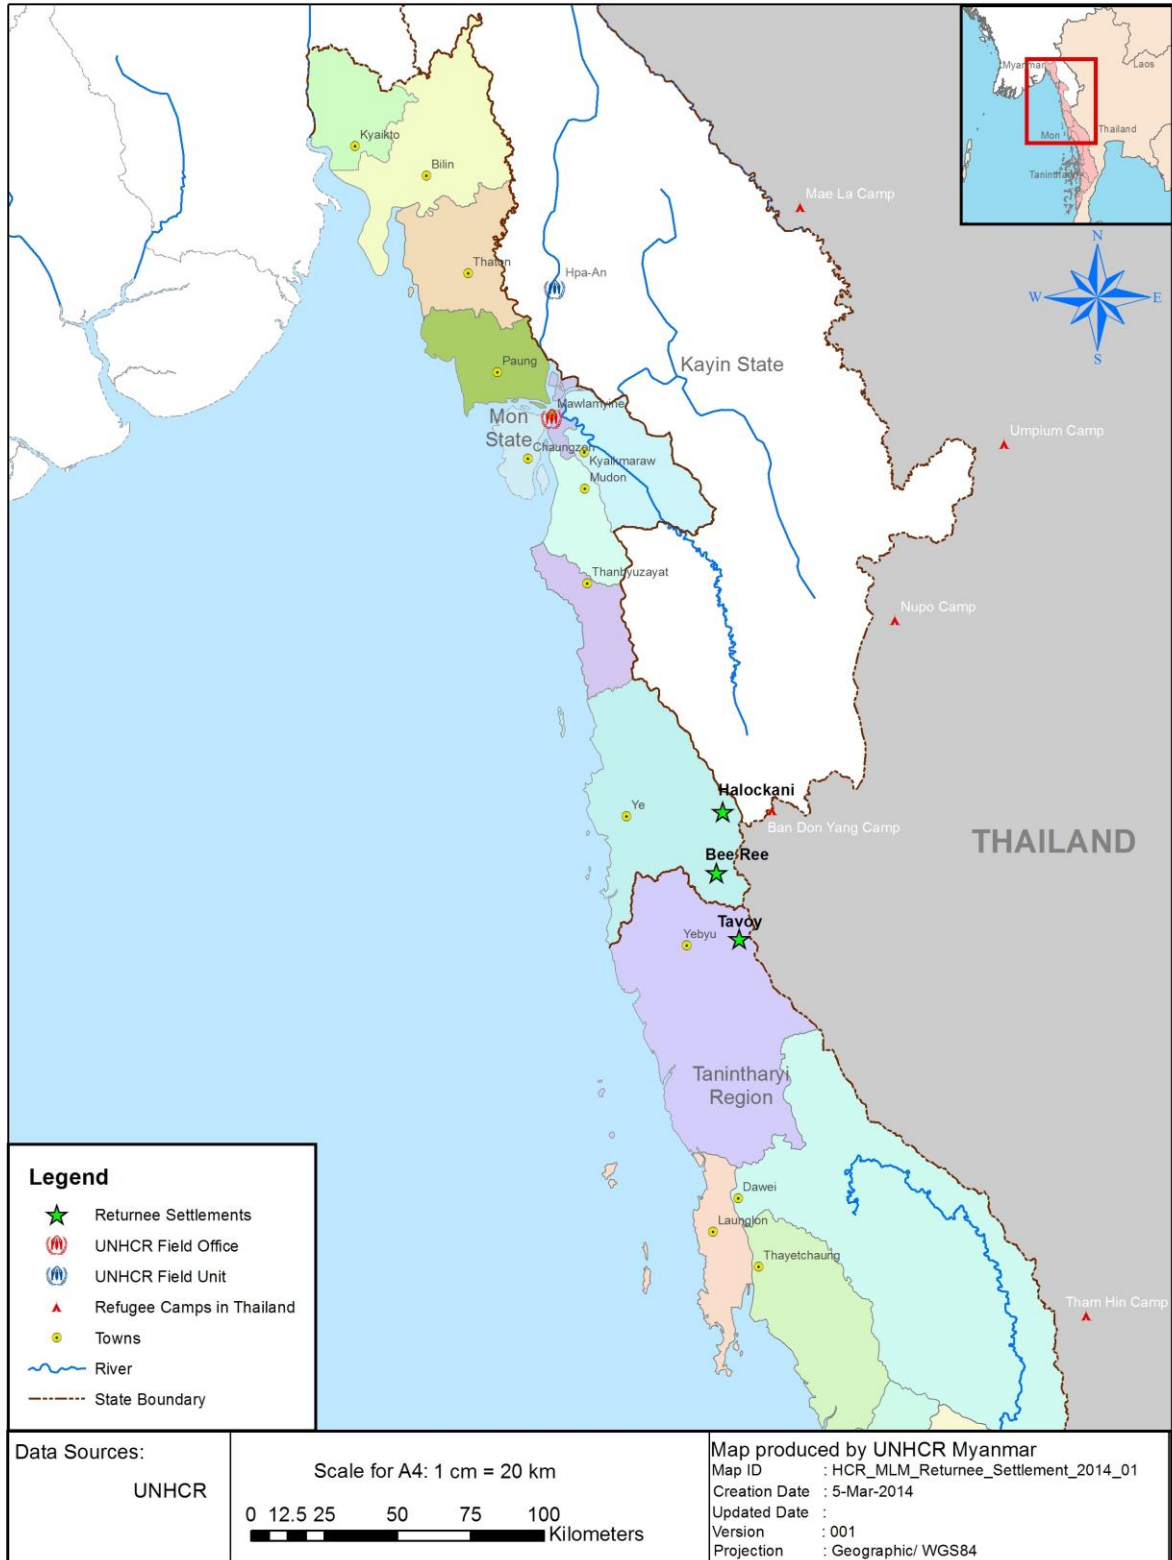

Returnee Settlements in Mon State and Tanintharyi Region

Disclaimer: The names shown and the boundaries used on this map do not imply official endorsement or acceptance by UNHCR