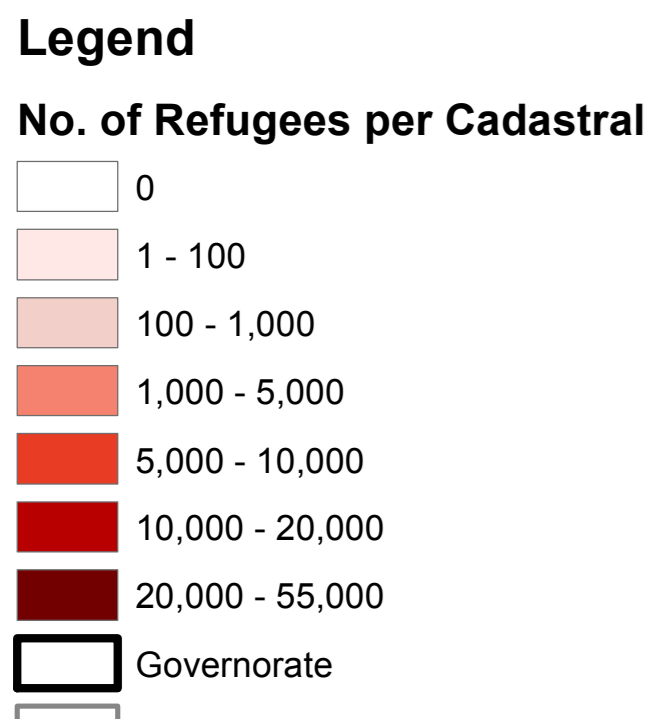

SYRIA REFUGEE RESPONSE

LEBANON Beirut and Mount Lebanon Governorates

Distribution of the Registered Syrian Refugees at the Cadastral Level

As of 30 September 2015

Distribution of the Registered Syrian Refugees by Province

BEIRUT

Total No. of Household Registered 8,954
 Total No. of Individuals Registered 29,264

MOUNT LEBANON

Total No. of Household Registered 75,867
 Total No. of Individuals Registered 287,752

Notes

This map has been produced by UNHCR based on maps and material provided by the Government of Lebanon for UNHCR operational purposes. It does not constitute an official United Nations map. The designations employed and the presentation of material on this map do not imply the expression of any opinion whatsoever on the part of the Secretariat of the United Nations concerning the legal status of any country, territory, city or area or of its authorities, or concerning the delimitation of its frontiers or boundaries.

The No. indicates the registered refugees at the cadastral level