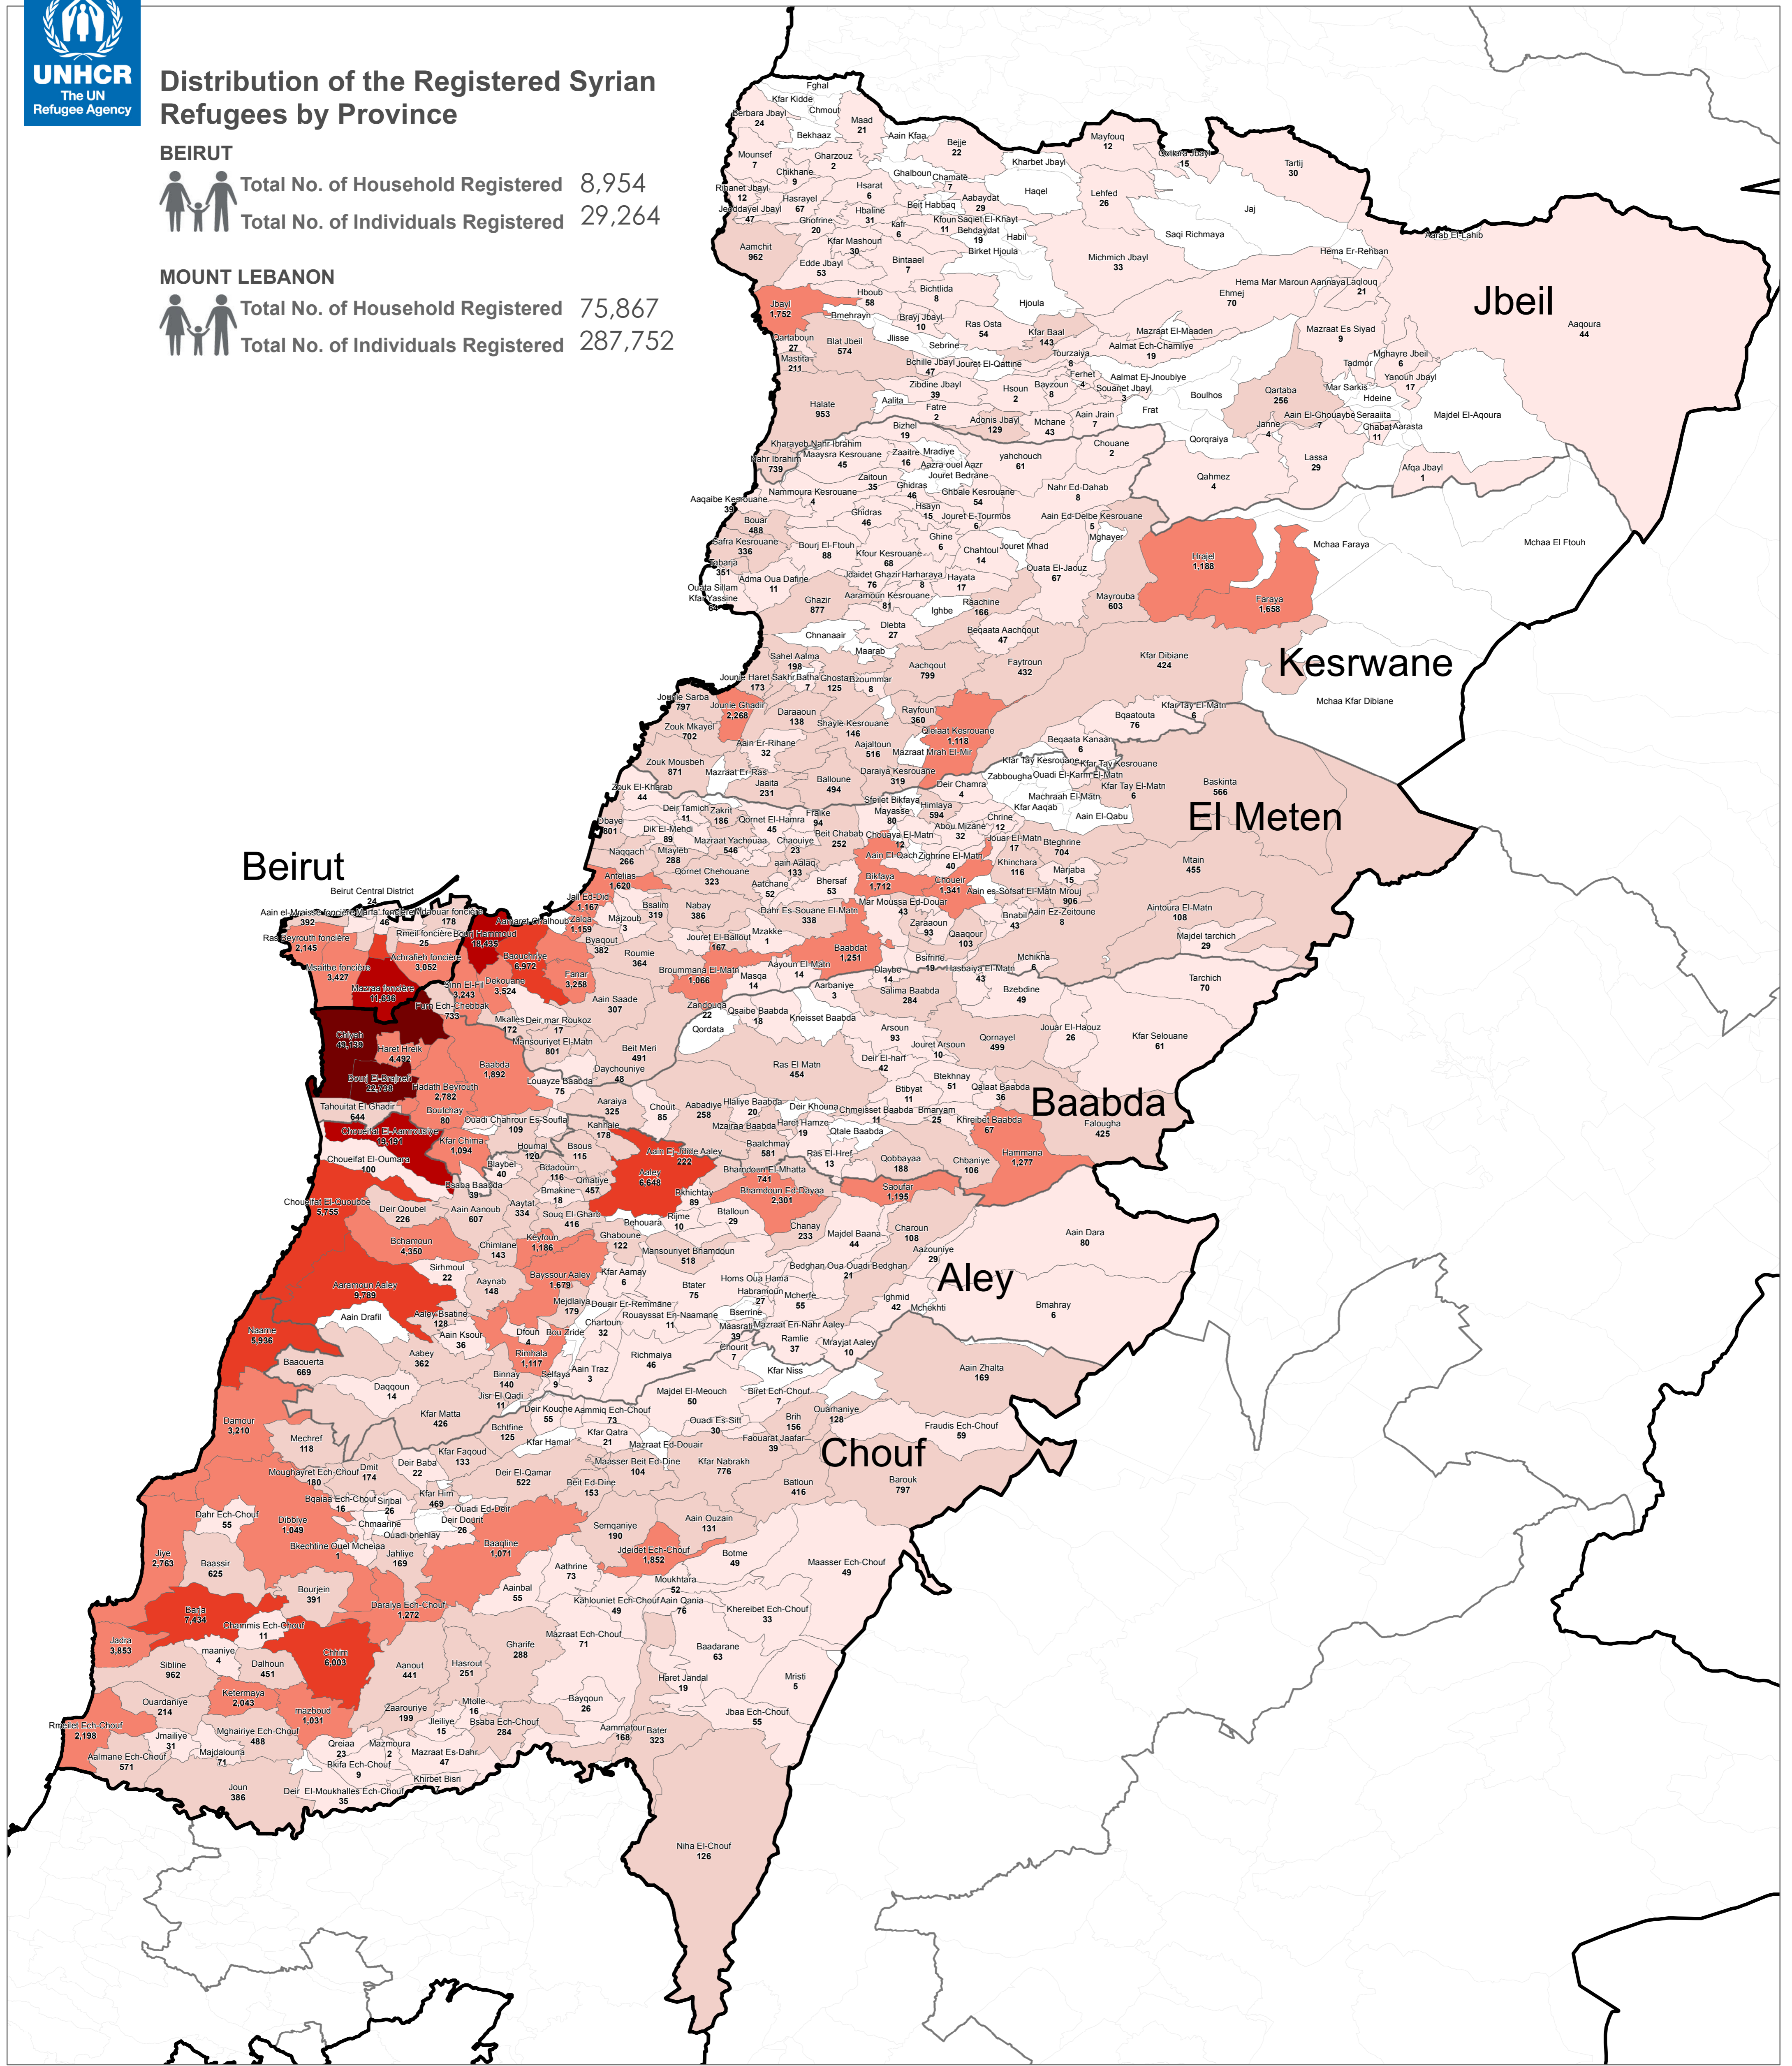

SYRIA REFUGEE RESPONSE

LEBANON Beirut and Mount Lebanon Governorates

Distribution of the Registered Syrian Refugees at the Cadastral Level

As of 30 September 2015

Distribution of the Registered Syrian Refugees by Province

BEIRUT

Total No. of Household Registered 8,954
 Total No. of Individuals Registered 29,264

MOUNT LEBANON

Total No. of Household Registered 75,867
 Total No. of Individuals Registered 287,752

Notes

This map has been produced by UNHCR based on maps and material provided by the Government of Lebanon for UNHCR operational purposes. It does not constitute an official United Nations map. The designations employed and the presentation of material on this map do not imply the expression of any opinion whatsoever on the part of the Secretariat of the United Nations concerning the legal status of any country, territory, city or area or of its authorities, or concerning the delimitation of its frontiers or boundaries.

Data Sources:
 - Lebanese Border, Caza and Cadastral Boundaries: NPMP/PT 2005.
 - Geographic Projection WGS 1984

Registered Refugees Figures by UNHCR as of 30 September 2015.
 For more information contact Rana G. Ksaifi at kksaifi@unhcr.org

The No. indicates the registered refugees at the cadastral level