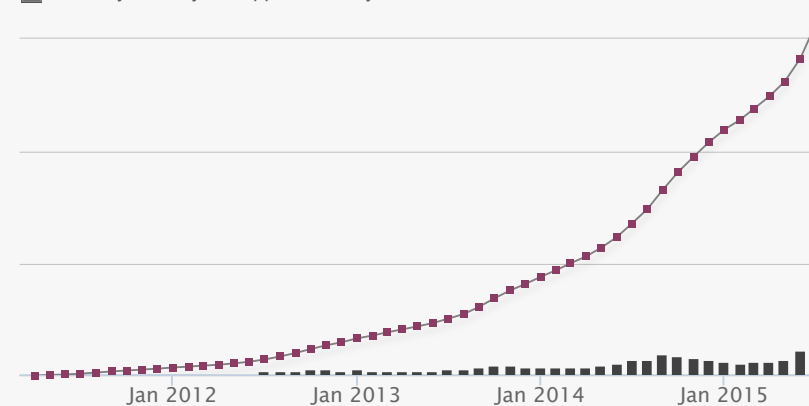

EU+ Countries
Including Norway and Switzerland

About

The number of Syrians arriving to the Europe seeking international protection continues to increase, although it remains comparatively low, with less than 10% of Syrians who have fled the conflict have sought safety in Europe.

Total Asylum Applications

346,214 between Apr 2011 and Aug 2015

125,735 in 2014 only

Note: Data for the 28 EU Member States plus Norway and Switzerland (EU+).

Top Countries

Evolution of Asylum Applications

■ Cumulative Syrian Asylum Applications
■ New Syrian Asylum Applications by Month

Note: All EU Member States as of 1 July 2013. In Turkey: 1,772,535 Syrian refugees have been registered by the Turkish authorities (as of 23 June 2015).