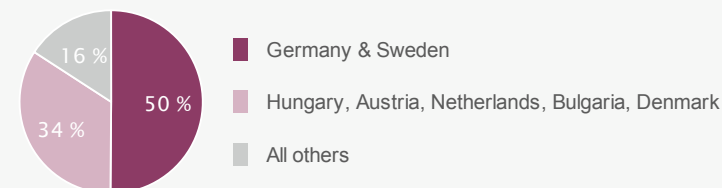

EU+ Countries
Including Norway and Switzerland

About

The number of Syrians arriving to the Europe seeking international protection continues to increase, although it remains comparatively low, with less than 10% of Syrians who have fled the conflict have sought safety in Europe.

Total Asylum Applications

346,214 between Apr 2011 and Aug 2015

125,735 in 2014 only

Note: Data for the 28 EU Member States plus Norway and Switzerland (EU+).

Top Countries

Evolution of Asylum Applications