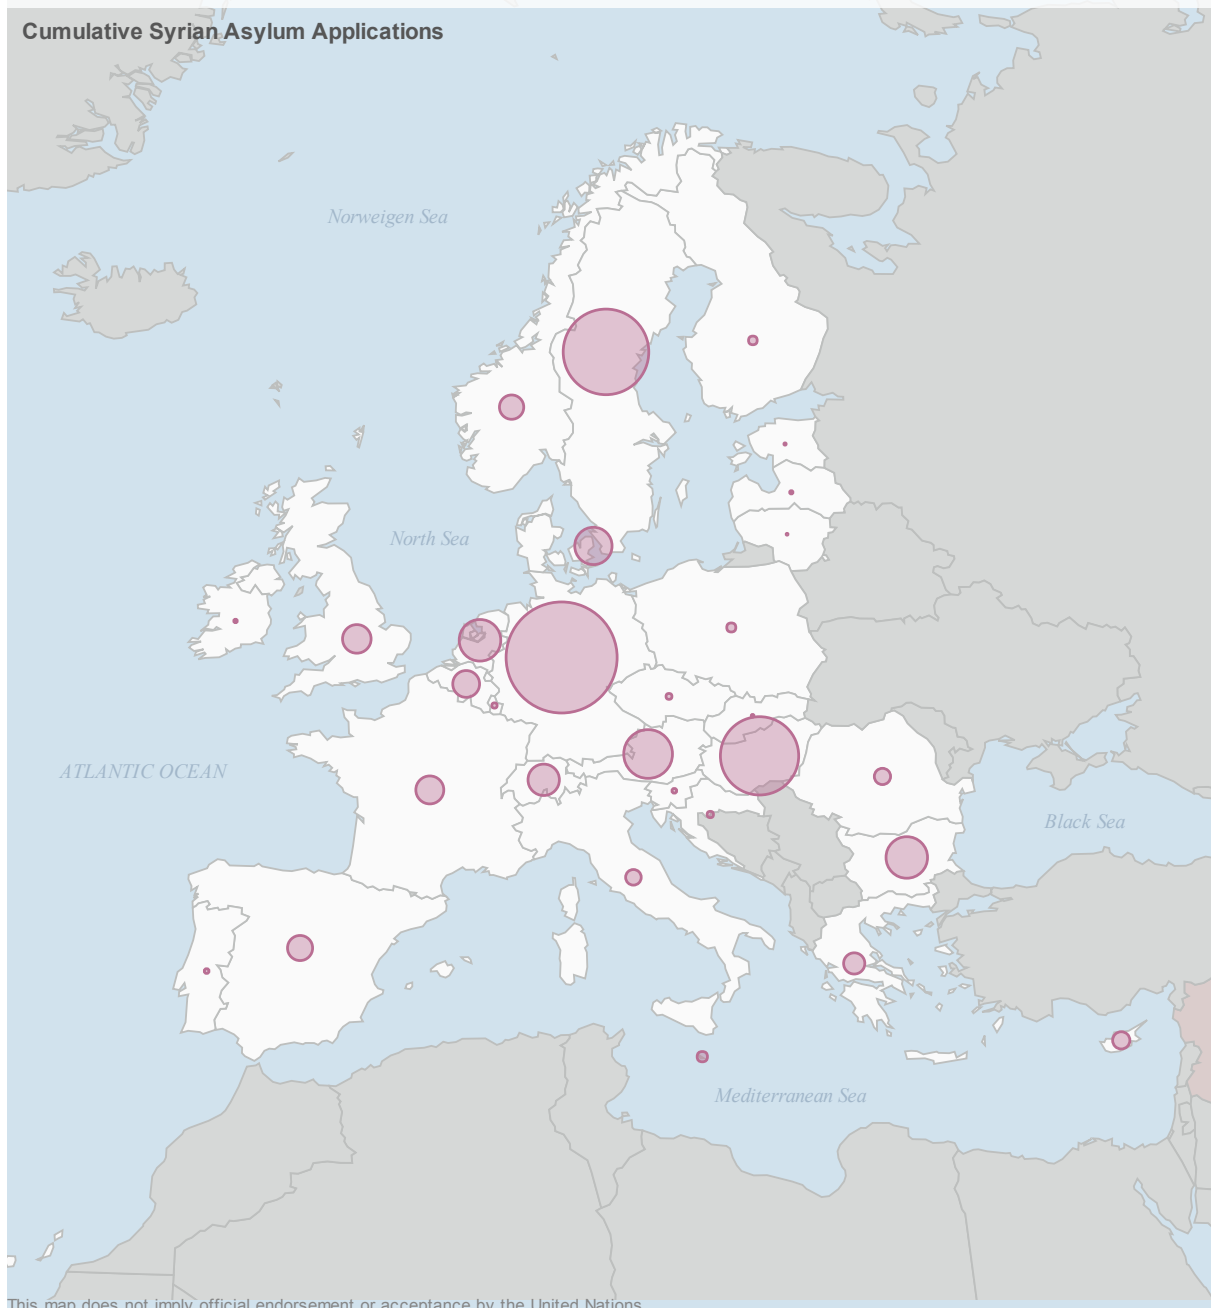

EUROPE: Syrian Asylum Applications

From Apr 2011 to Aug 2015

Cumulative Syrian Asylum Applications

This map does not imply official endorsement or acceptance by the United Nations

Europe
All European countries

EU+ Countries
Including Norway and Switzerland

About

The number of Syrians arriving to the Europe seeking international protection continues to increase, although it remains comparatively low, with less than 10% of Syrians who have fled the conflict have sought safety in Europe.

Total Asylum Applications

346,214 between Apr 2011 and Aug 2015

125,735 in 2014 only

Note: Data for the 28 EU Member States plus Norway and Switzerland (EU+).

Top Countries

Evolution of Asylum Applications

■ Cumulative Syrian Asylum Applications
■ New Syrian Asylum Applications by Month

Note: All EU Member States as of 1 July 2013. In Turkey: 1,772,535 Syrian refugees have been registered by the Turkish authorities (as of 23 June 2015).