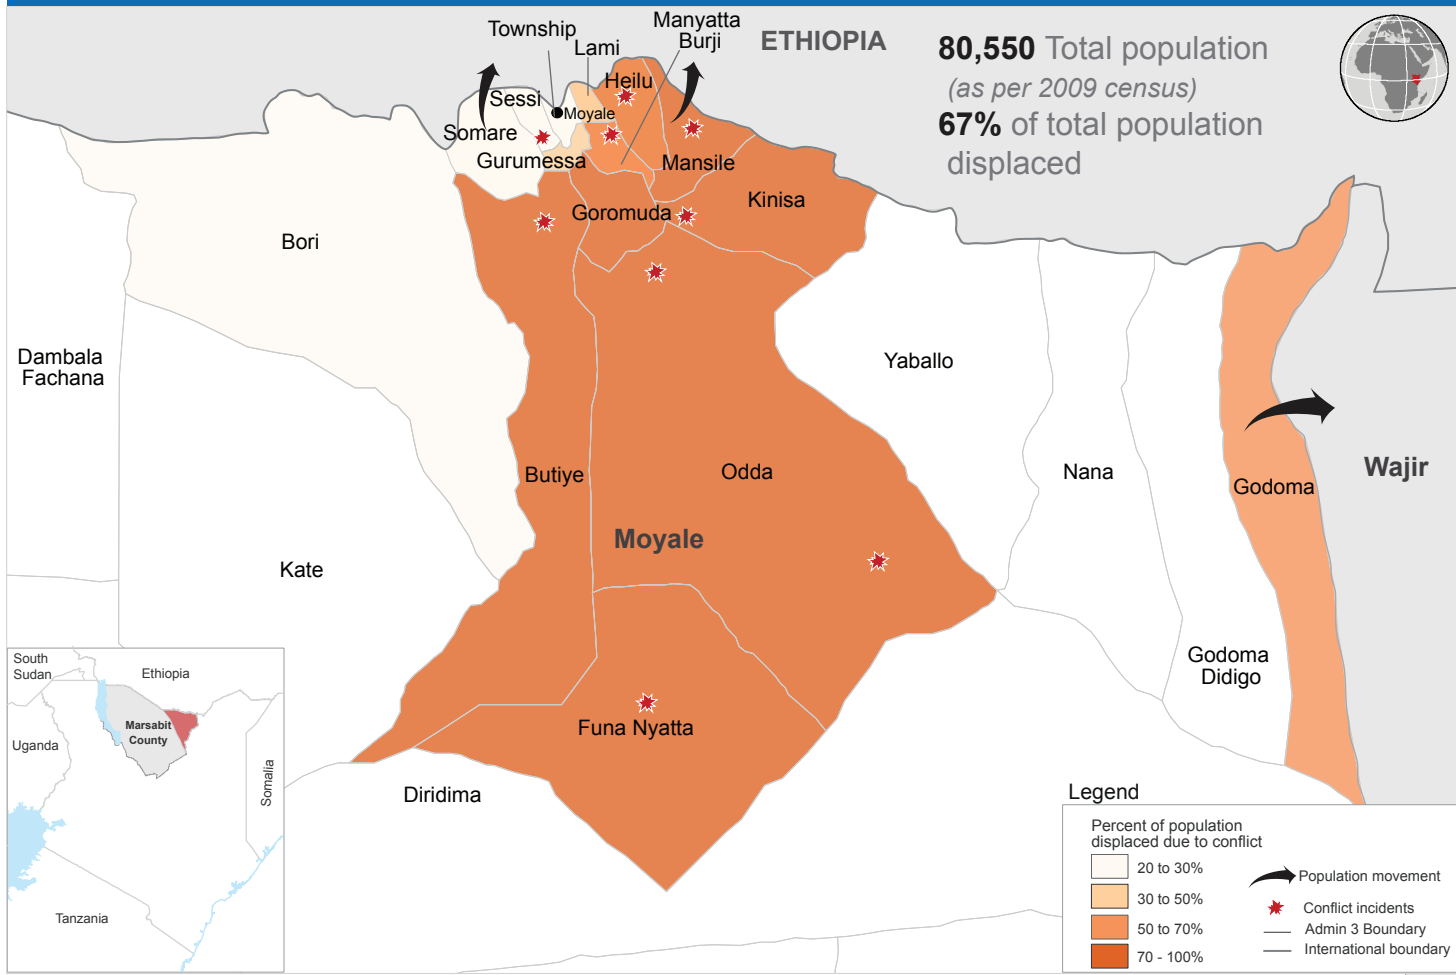

Kenya: Moyale population displacement (as at December 2013)

80,550 Total population
(as per 2009 census)
67% of total population displaced

Legend

- Percent of population displaced due to conflict
 - 20 to 30%
 - 30 to 50%
 - 50 to 70%
 - 70 - 100%
- Population movement (indicated by an arrow)
- Conflict incidents (indicated by a red star)
- Admin 3 Boundary (indicated by a thin grey line)
- International boundary (indicated by a thick grey line)

The boundaries and names shown and the designations used on this map do not imply official endorsement or acceptance by the United Nations.