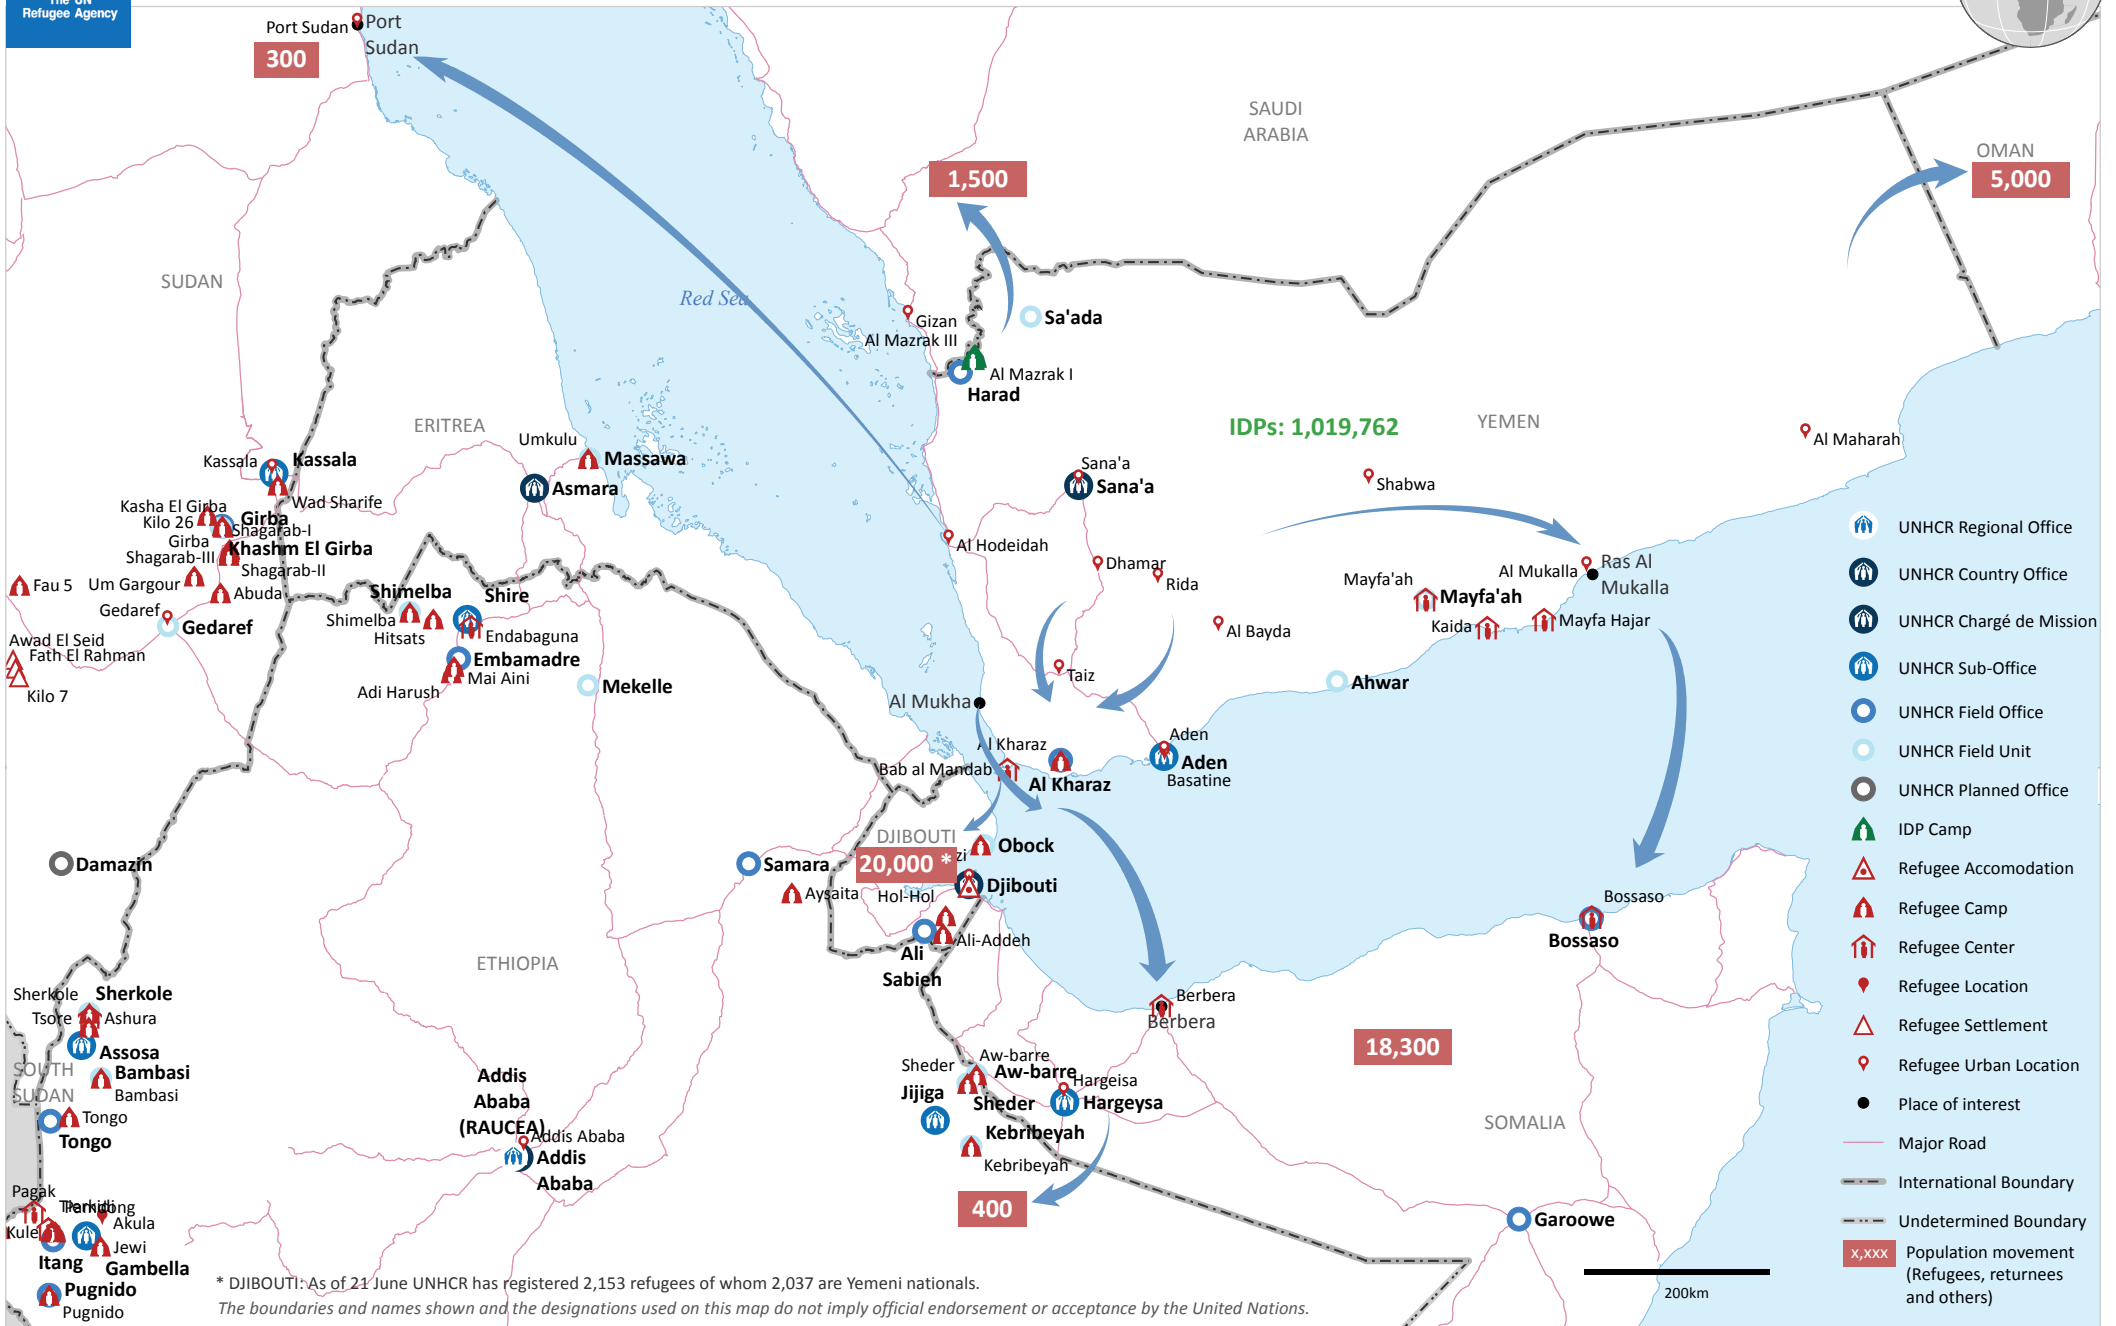

Yemen Situation: Regional Map (total population movement out of Yemen: 45,500)

26 Jun 2015

* DJIBOUTI: As of 21 June UNHCR has registered 2,153 refugees of whom 2,037 are Yemeni nationals.

The boundaries and names shown and the designations used on this map do not imply official endorsement or acceptance by the United Nations.