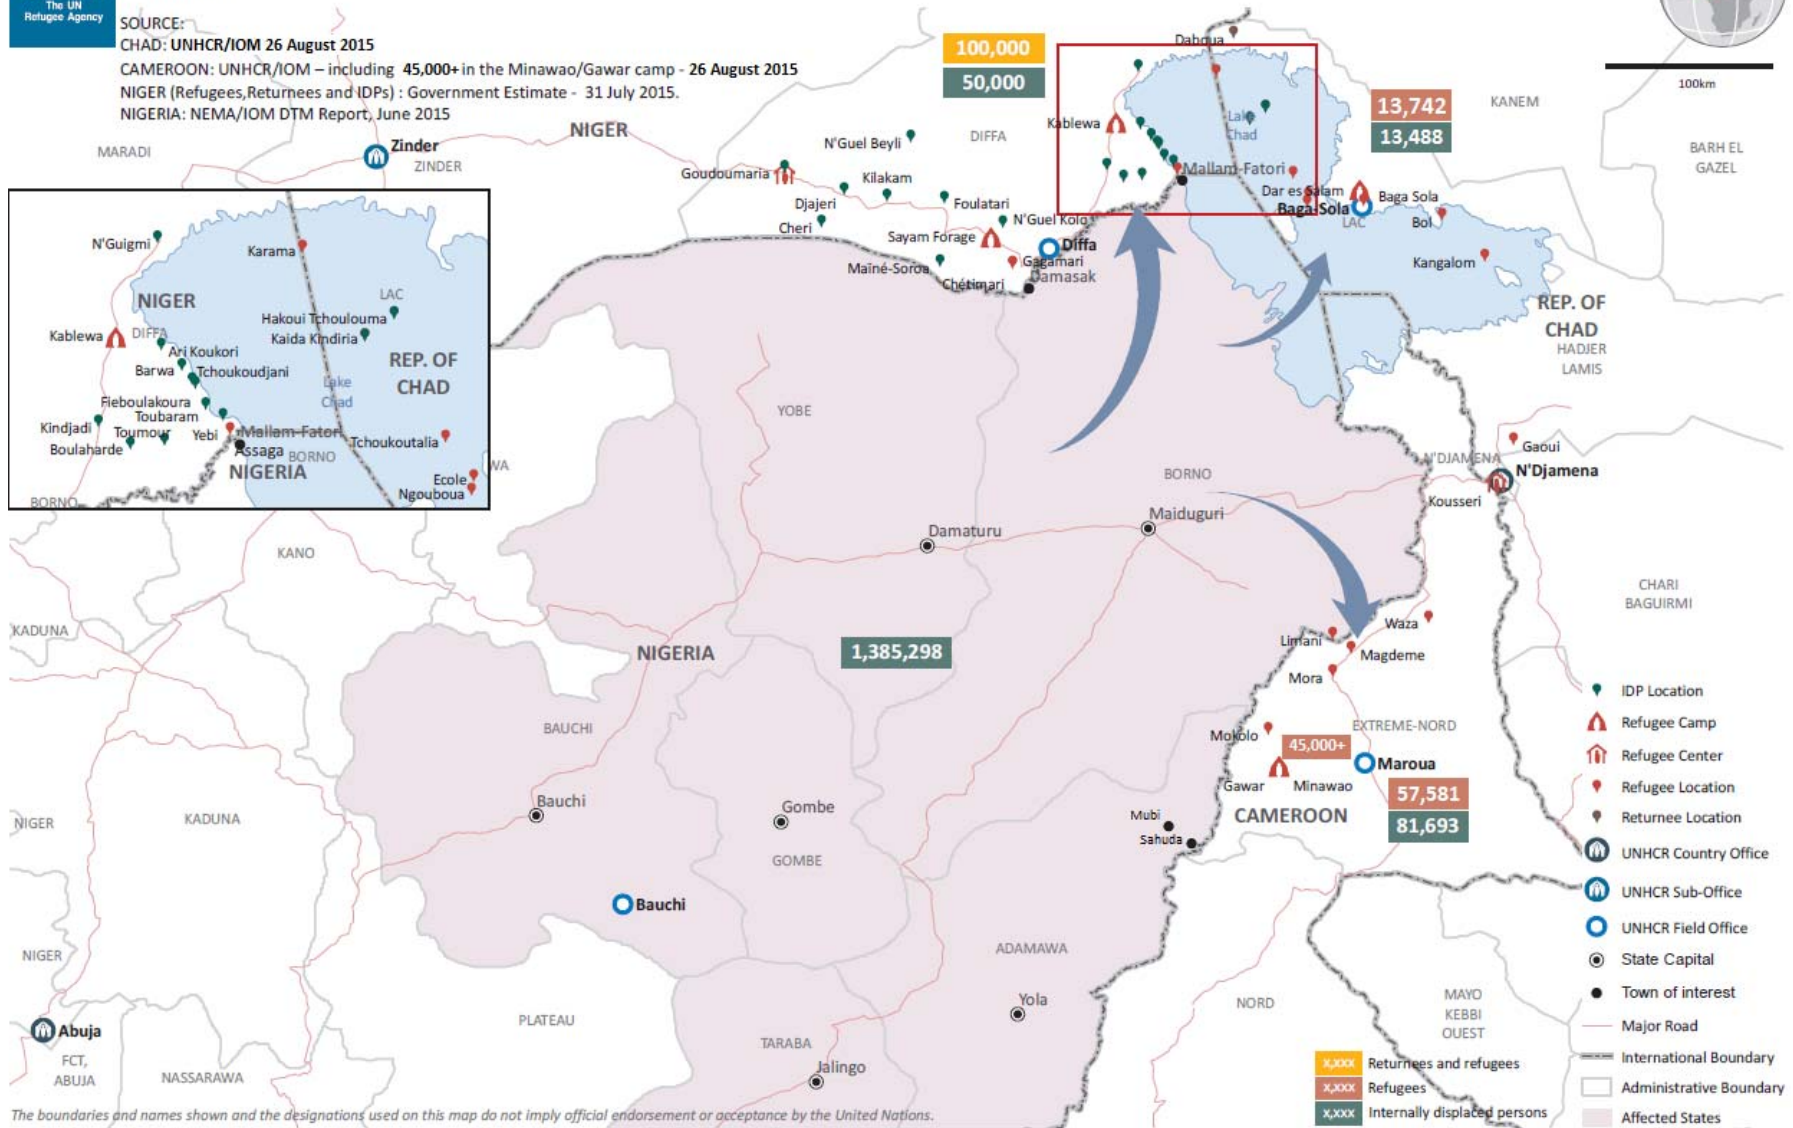

Nigeria Situation: Operational context map

4 September

SOURCE:

CHAD: UNHCR/IOM 26 August 2015

CAMEROON: UNHCR/IOM – including 45,000+ in the Minawao/Gawar camp - 26 August 2015

NIGER (Refugees, Returnees and IDPs): Government Estimate - 31 July 2015.

NIGERIA: NEMA/IOM DTM Report, June 2015

100km

The boundaries and names shown and the designations used on this map do not imply official endorsement or acceptance by the United Nations.

Printing date: 4 September Sources: UNHCR Author: UNHCR - HQ Geneva Feedback: mapping@unhcr.org Filename: nga_situation_A4L