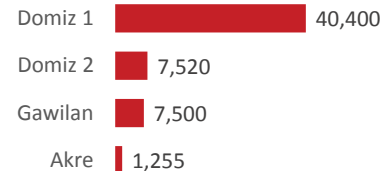

246,589
Refugees
97% in KR-I
As at 30 May 2016

The boundaries and names shown and the designations used on this map do not imply official endorsement or acceptance by the United Nations.

Sources: UNHCR Registration Unit, UNCS and UNOCHA