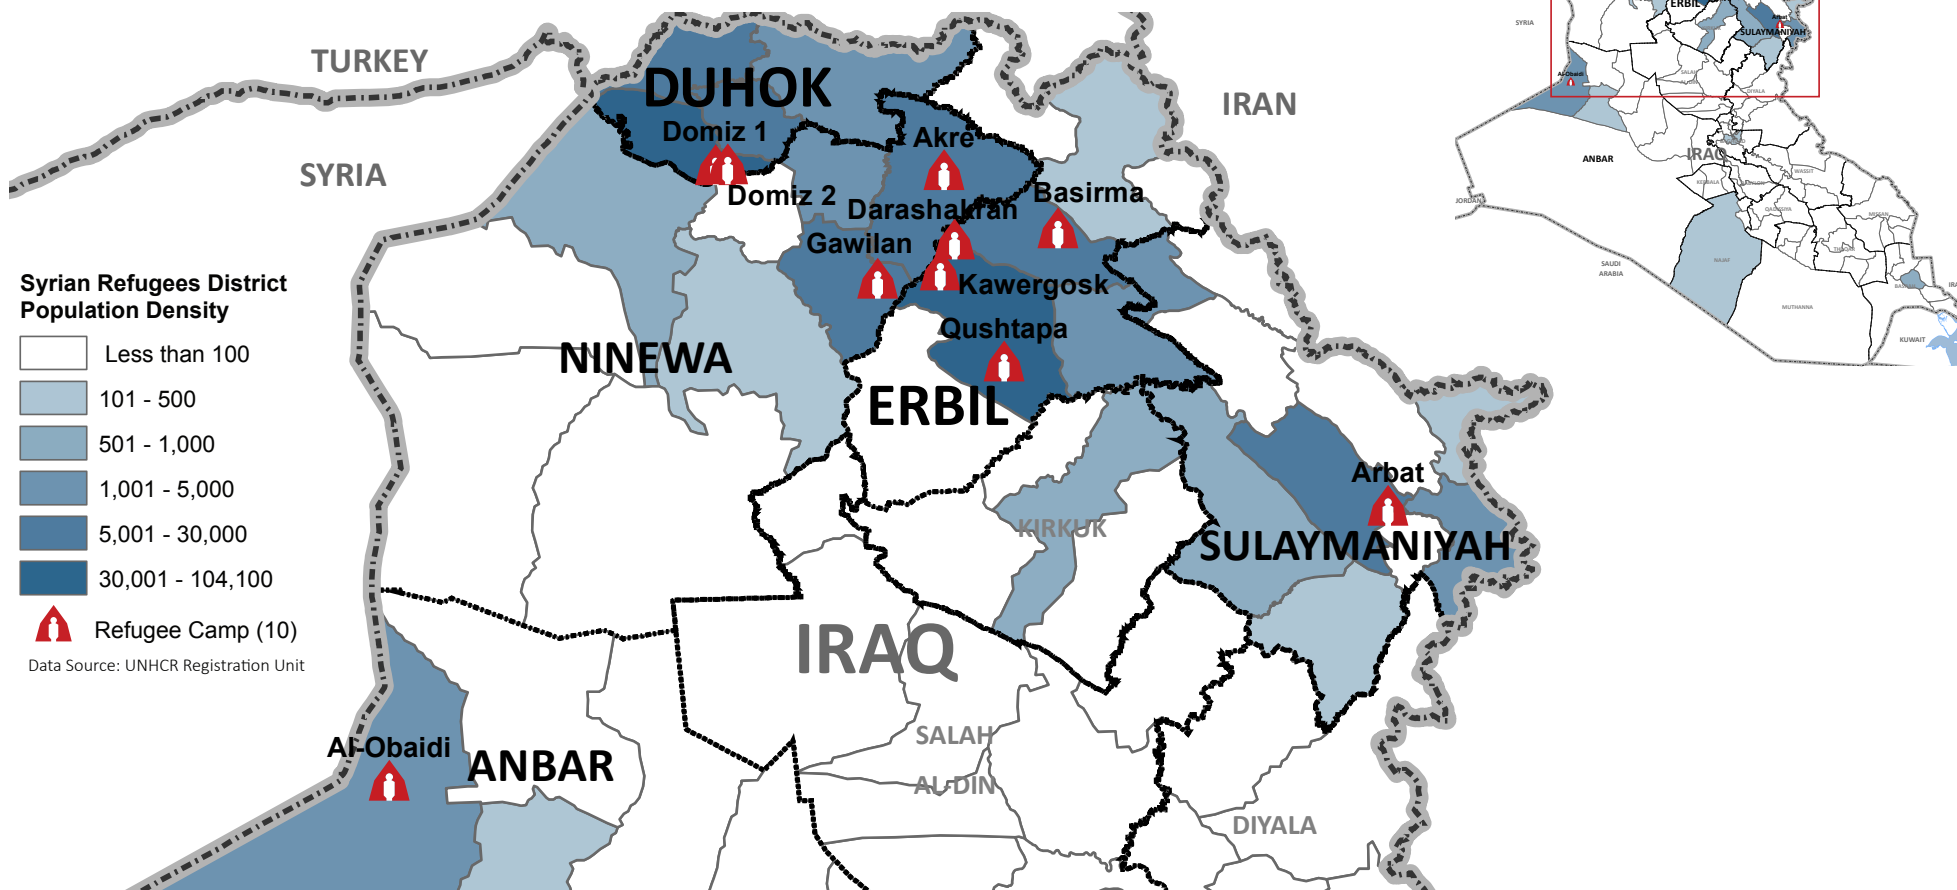

246,589
Refugees
97% in KR-I
As at 30 May 2016

The boundaries and names shown and the designations used on this map do not imply official endorsement or acceptance by the United Nations.

Sources: UNHCR Registration Unit, UNCS and UNOCHA

Governorate Overview