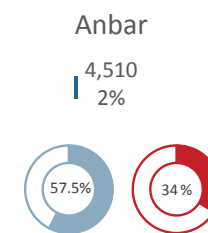

246,589
Refugees
97% in KR-I
As at 30 May 2016

The boundaries and names shown and the designations used on this map do not imply official endorsement or acceptance by the United Nations.

Sources: UNHCR Registration Unit, UNCS and UNOCHA