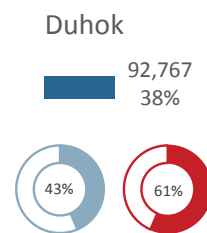

246,589
Refugees
97% in KR-I
As at 30 May 2016

The boundaries and names shown and the designations used on this map do not imply official endorsement or acceptance by the United Nations.

Sources: UNHCR Registration Unit, UNCS and UNOCHA