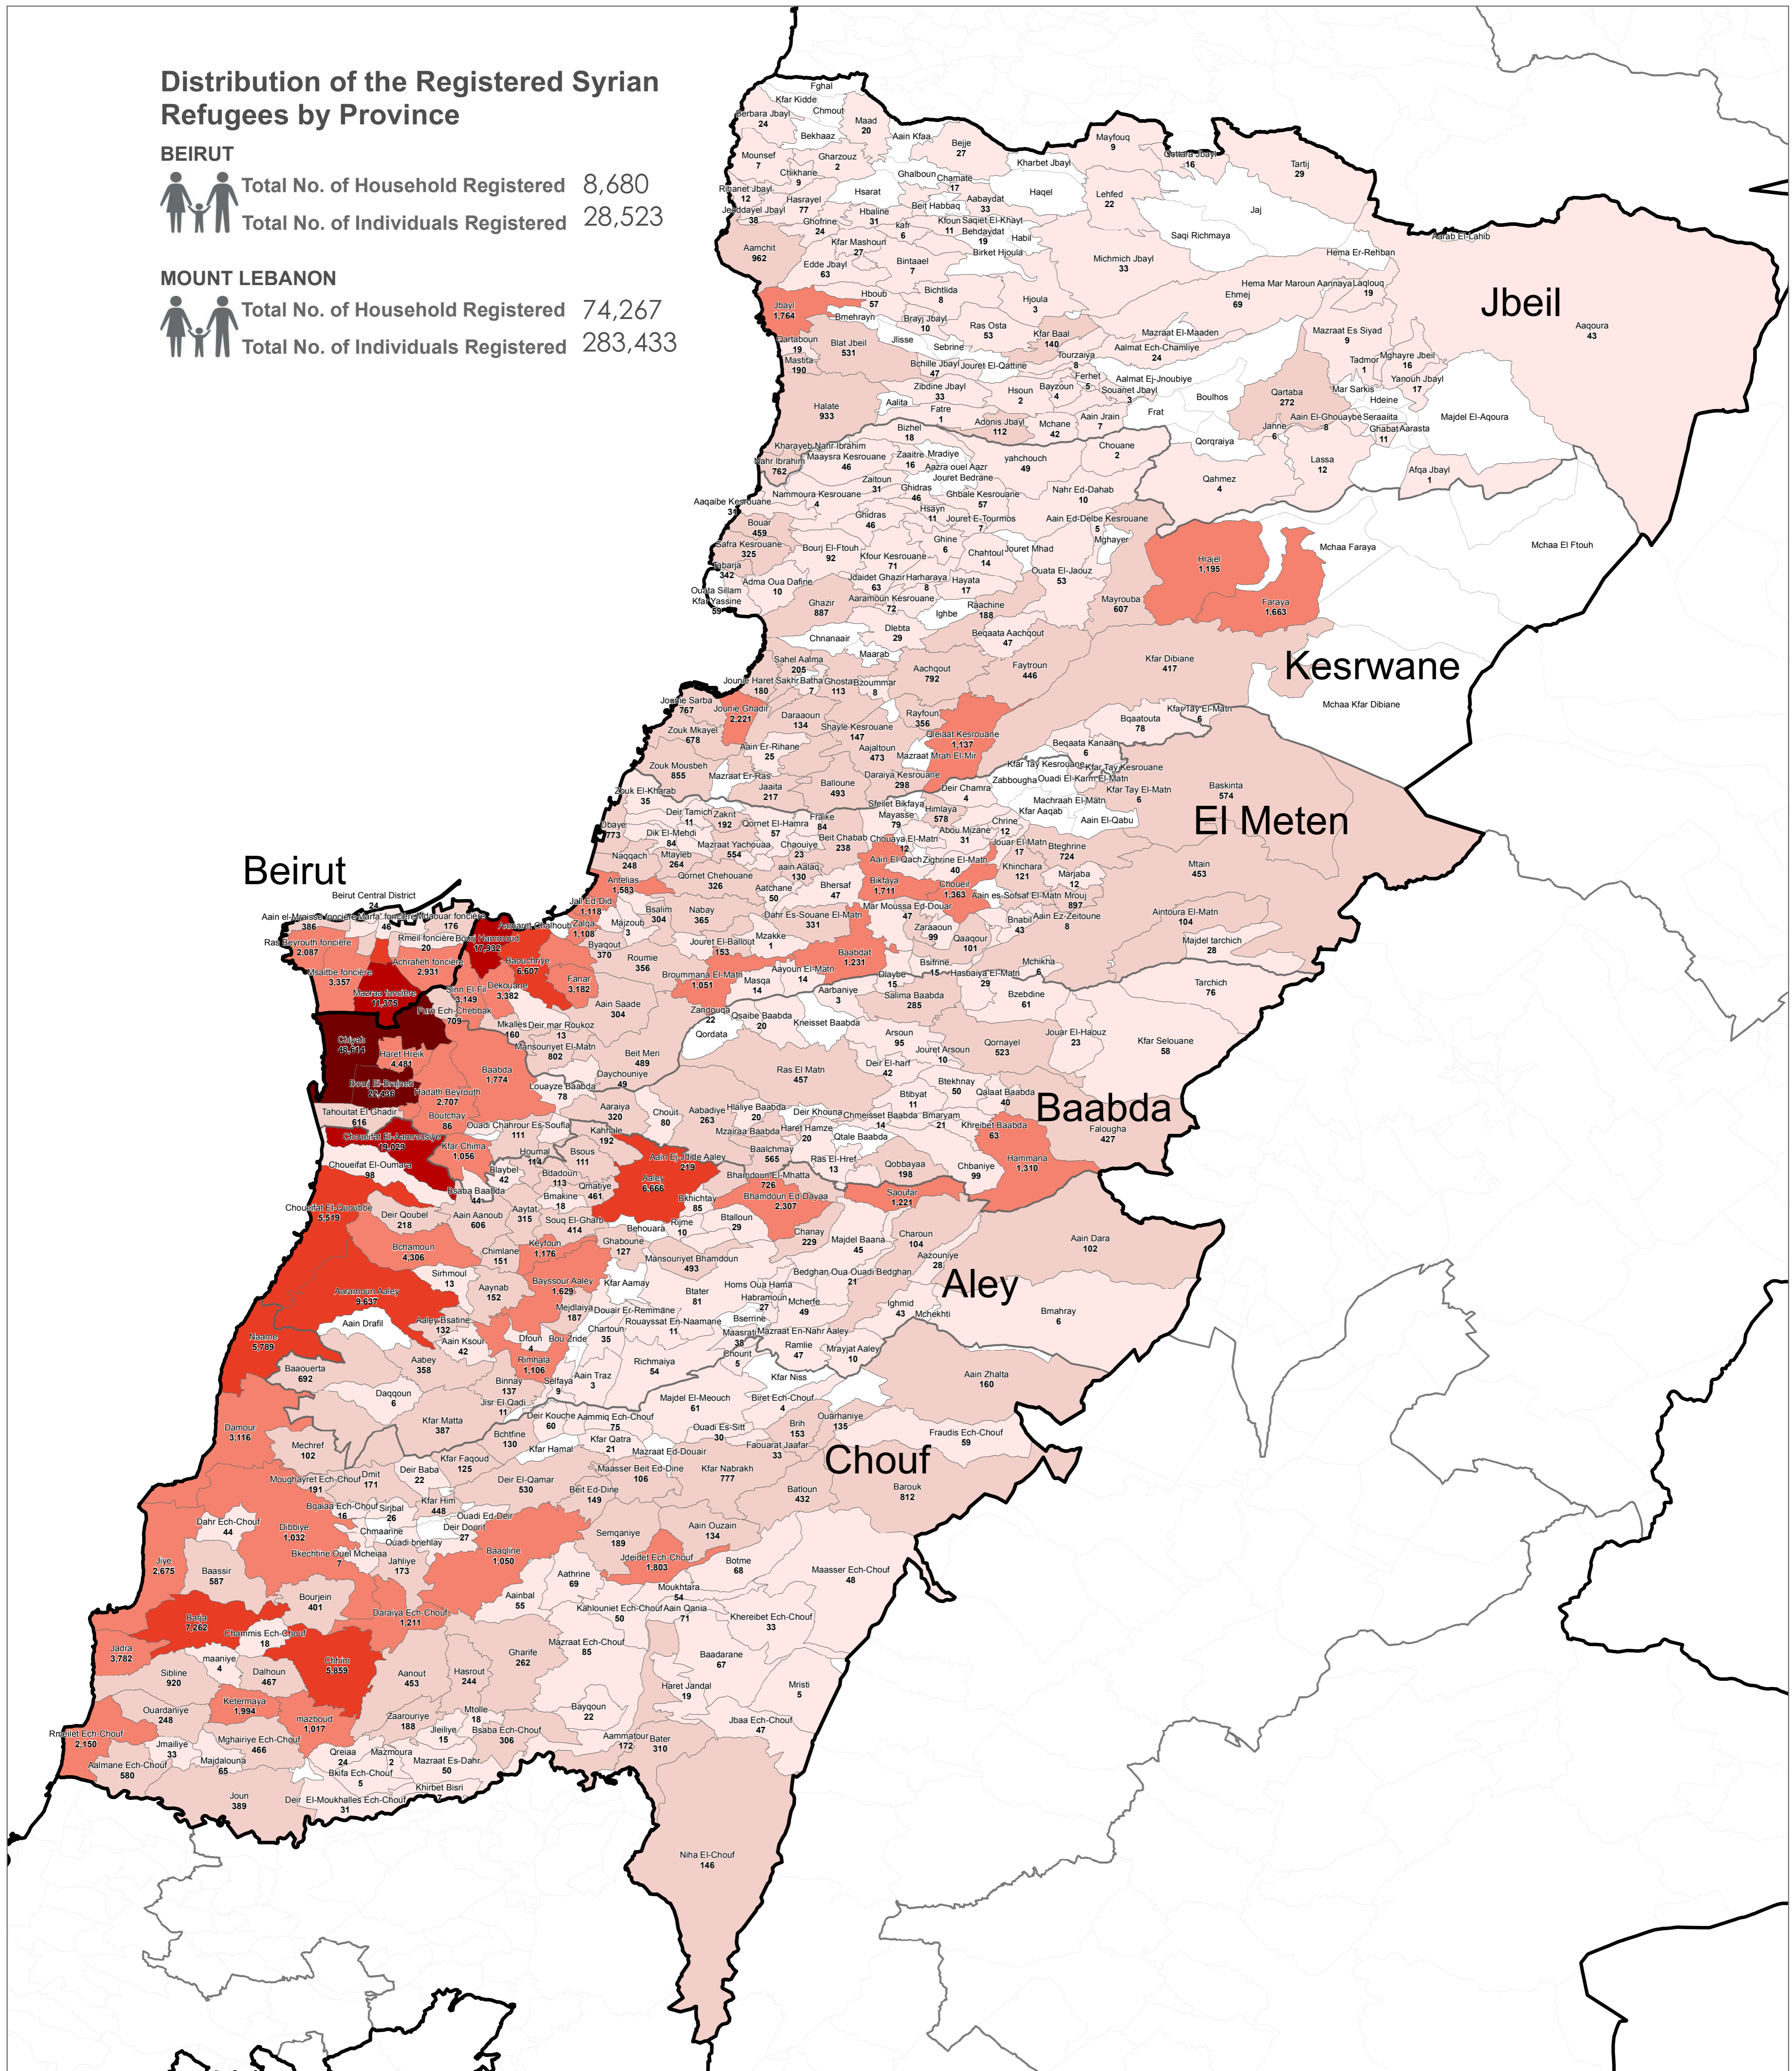

Distribution of the Registered Syrian Refugees by Province

BEIRUT

 Total No. of Household Registered 8,680
 Total No. of Individuals Registered 28,523

MOUNT LEBANON

 Total No. of Household Registered 74,267
 Total No. of Individuals Registered 283,433

Legend

No. of Refugees per Cadastral

Notes

This map has been produced by UNHCR based on maps and material provided by the Government of Lebanon for UNHCR operational purposes. It does not constitute an official United Nations map. The designations employed and the presentation of material on this map do not imply the expression of any opinion whatsoever on the part of the Secretariat of the United Nations concerning the legal status of any country, territory, city or area or of its authorities, or concerning the delimitation of its frontiers or boundaries.

Data Sources:
 - Lebanese Border, Caza and Cadastral Boundaries: NPMP/PT 2005.
 - Geographic Projection WGS 1984

Registered Refugees Figures by UNHCR as of 31 January 2016.
 For more information contact Diana El Habr at elhabr@unhcr.org

GIS and Mapping by UNHCR. For information and updates contact Jad Ghosn: ghosn@unhcr.org
 Maroun Sader: sader@unhcr.org

NPMP/PT: National Physical Master Plan for the Lebanese Territory

LOCATION DIAGRAM